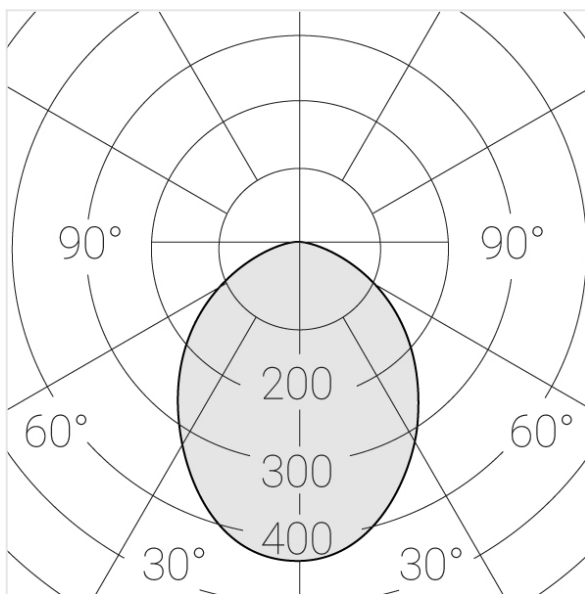

Trimless recessed luminaire

Twins A25 16W 830 IP44/20 DA

ze11009721

220-240 V

IP44

Ra >80

MAC 3

Compectation

Specifications

Measurements:	232x137x70 mm
Net weight:	1.49 kg
Double	
Body:	Gypsum
Illuminant:	LED
Electrical safety class:	II
Degree of protection:	IP44
Rated power:	15 w
Luminaire luminous flux*:	1278 lm
Light output*:	85 lm/w
Colorful temperature*:	3000 K
Color rendering index*:	Ra >80
Color temperature stability*:	MAC 3
cos *:	0.97
PRA:	LCA 17W 250-700mA one4all SC PRE