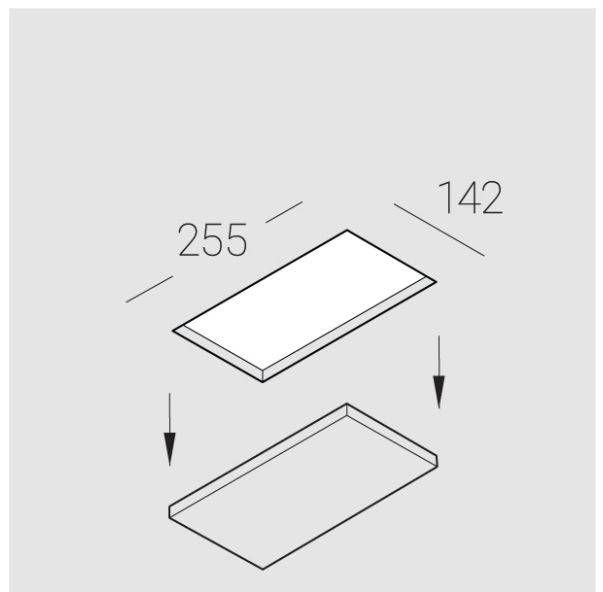

Trimless recessed luminaire

Twins A25 16W 830 IP44/20 DA

ze11009721

220-240 V

IP44

Ra >80

MAC 3

Compectation

Body	1
LED module	2
Conrol gear	1
Fastener	2
Screw x6	4
Screw self-tapping	2
Washer D5	4
Suction Cup	1

Dimming by TRIAC accessible on request

The manufacturer reserves the right to change the configuration of the LED luminaire.

Specifications

Measurements:	232x137x70 mm
Net weight:	1.49 kg
Double	
Body:	Gypsum
Illuminant:	LED
Electrical safety class:	II
Degree of protection:	IP44
Rated power:	15 w
Luminaire luminous flux*:	1278 lm
Light output*:	85 lm/w
Colorful temperature*:	3000 K
Color rendering index*:	Ra >80
Color temperature stability*:	MAC 3
cos *:	0.97
PRA:	LCA 17W 250-700mA one4all SC PRE