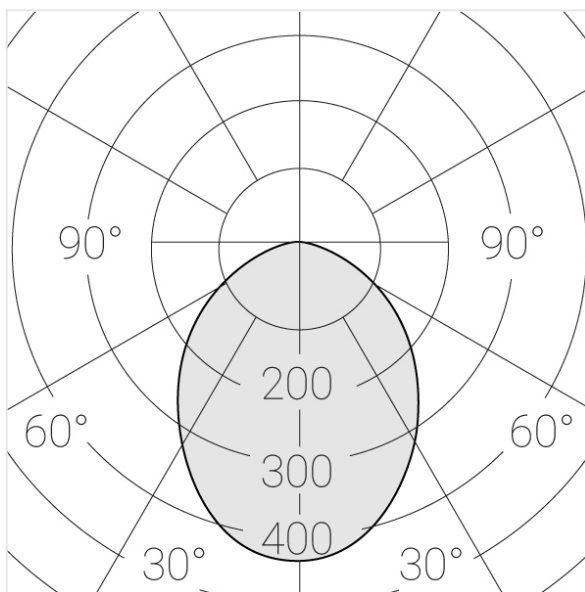

Trimless recessed luminaire

Twins A25 22W 830 IP44/20 DA

ze11009751

220-240 V

IP44

Ra >80

MAC 3

Compectation

Specifications

Measurements:	232x137x70 mm
Net weight:	1.49 kg
Double	
Body:	Gypsum
Illuminant:	LED
Electrical safety class:	II
Degree of protection:	IP44
Rated power:	21.1 w
Luminaire luminous flux*:	1749 lm
Light output*:	83 lm/w
Colorful temperature*:	3000 K
Color rendering index*:	Ra >80
Color temperature stability*:	MAC 3
cos *:	0.93
PRA:	LCA 25W 350-1050mA one4all SC PRE