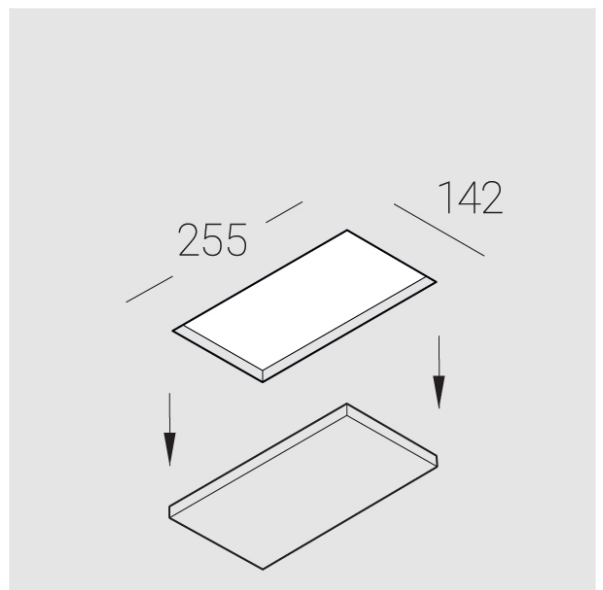

Trimless recessed luminaire

Twins A25 22W 830 IP44/20 DA

ze11009751

220-240 V

IP44

Ra >80

MAC 3

Compectation

Body	1
LED module	2
Conrol gear	1
Fastener	2
Screw x6	4
Screw self-tapping	2
Washer D5	4
Suction Cup	1

Dimming by TRIAC accessible on request

The manufacturer reserves the right to change the configuration of the LED luminaire.

Specifications

Measurements:	232x137x70 mm
Net weight:	1.49 kg
Double	
Body:	Gypsum
Illuminant:	LED
Electrical safety class:	II
Degree of protection:	IP44
Rated power:	21.1 w
Luminaire luminous flux*:	1749 lm
Light output*:	83 lm/w
Colorful temperature*:	3000 K
Color rendering index*:	Ra >80
Color temperature stability*:	MAC 3
cos *:	0.93
PRA:	LCA 25W 350-1050mA one4all SC PRE