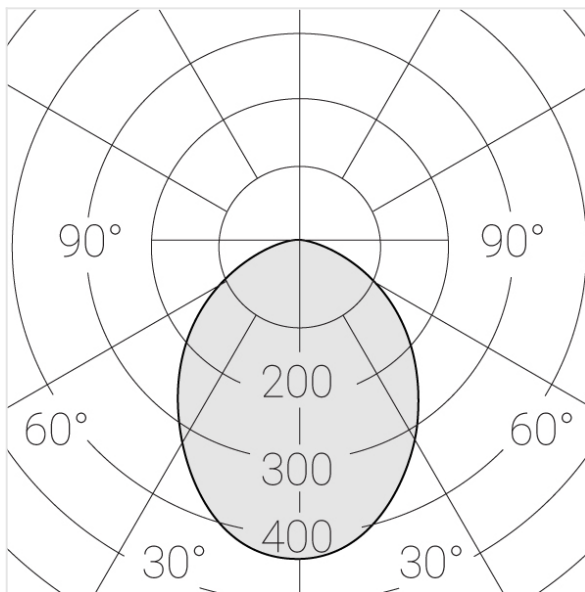

Trimless recessed luminaire

Twins A25 16W 930 IP44/20 DA

ze11009724

220-240 V

IP44

Ra >90

MAC 3

Compectation

The manufacturer reserves the right to change the configuration of the LED luminaire.

Specifications

| | |
|-------------------------------|----------------------------------|
| Measurements: | 232x137x70 mm |
| Net weight: | 1.49 kg |
| Double | |
| Body: | Gypsum |
| Illuminant: | LED |
| Electrical safety class: | II |
| Degree of protection: | IP44 |
| Rated power: | 15 w |
| Luminaire luminous flux*: | 1102 lm |
| Light output*: | 73 lm/w |
| Colorful temperature*: | 3000 K |
| Color rendering index*: | Ra >90 |
| Color temperature stability*: | MAC 3 |
| cos *: | 0.97 |
| PRA: | LCA 17W 250-700mA one4all SC PRE |