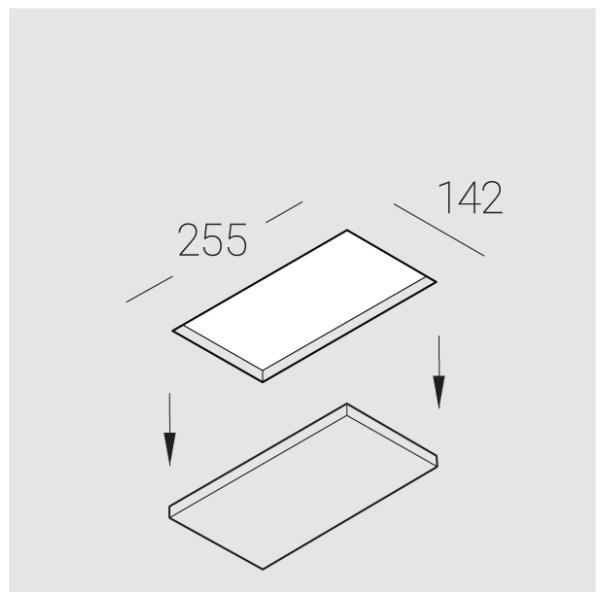

Trimless recessed luminaire

Twins A25 16W 930 IP44/20 DA

ze11009724

220-240 V

IP44

Ra >90

MAC 3

Compectation

The manufacturer reserves the right to change the configuration of the LED luminaire.

Specifications

| | |
|-------------------------------|----------------------------------|
| Measurements: | 232x137x70 mm |
| Net weight: | 1.49 kg |
| Double | |
| Body: | Gypsum |
| Illuminant: | LED |
| Electrical safety class: | II |
| Degree of protection: | IP44 |
| Rated power: | 15 w |
| Luminaire luminous flux*: | 1102 lm |
| Light output*: | 73 lm/w |
| Colorful temperature*: | 3000 K |
| Color rendering index*: | Ra >90 |
| Color temperature stability*: | MAC 3 |
| cos *: | 0.97 |
| PRA: | LCA 17W 250-700mA one4all SC PRE |