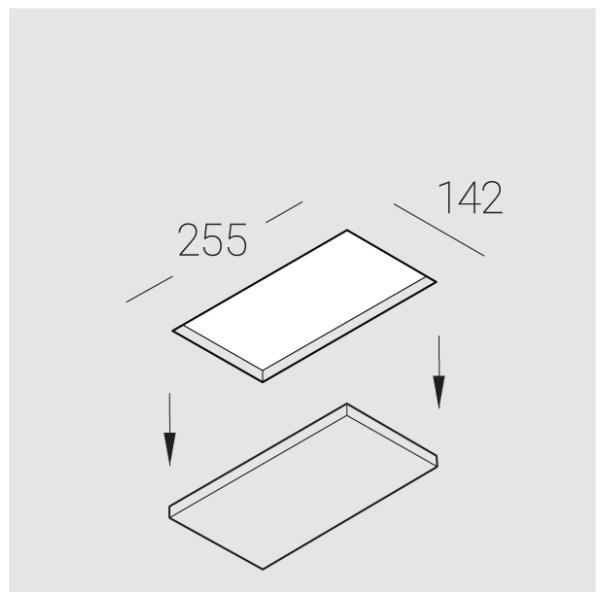

# Trimless recessed luminaire

Twins A25 22W 930 IP44/20 DA

ze11009754

220-240 V

IP44

Ra >90

MAC 3

## Compectation

---

Body	1
LED module	2
Conrol gear	1
Fastener	2
Screw x6	4
Screw self-tapping	2
Washer D5	4
Suction Cup	1

Dimming by TRIAC accessible on request

The manufacturer reserves the right to change the configuration of the LED luminaire.

## Specifications

---

Measurements:	232x137x70 mm
Net weight:	1.49 kg
Double	
Body:	Gypsum
Illuminant:	LED
Electrical safety class:	II
Degree of protection:	IP44
Rated power:	21.1 w
Luminaire luminous flux*:	1508 lm
Light output*:	71 lm/w
Colorful temperature*:	3000 K
Color rendering index*:	Ra >90
Color temperature stability*:	MAC 3
cos *:	0.93
PRA:	LCA 25W 350-1050mA one4all SC PRE