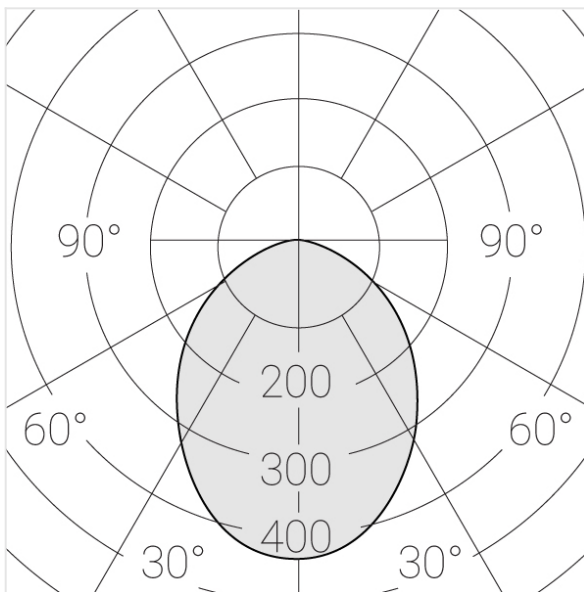

# Trimless recessed luminaire

Twins A25 22W 930 IP44/20 DA

ze11009754

220-240 V

IP44

Ra >90

MAC 3

## Specifications

---

Measurements:	232x137x70 mm
Net weight:	1.49 kg
Double	
Body:	Gypsum
Illuminant:	LED
Electrical safety class:	II
Degree of protection:	IP44
Rated power:	21.1 w
Luminaire luminous flux*:	1508 lm
Light output*:	71 lm/w
Colorful temperature*:	3000 K
Color rendering index*:	Ra >90
Color temperature stability*:	MAC 3
cos *:	0.93
PRA:	LCA 25W 350-1050mA one4all SC PRE