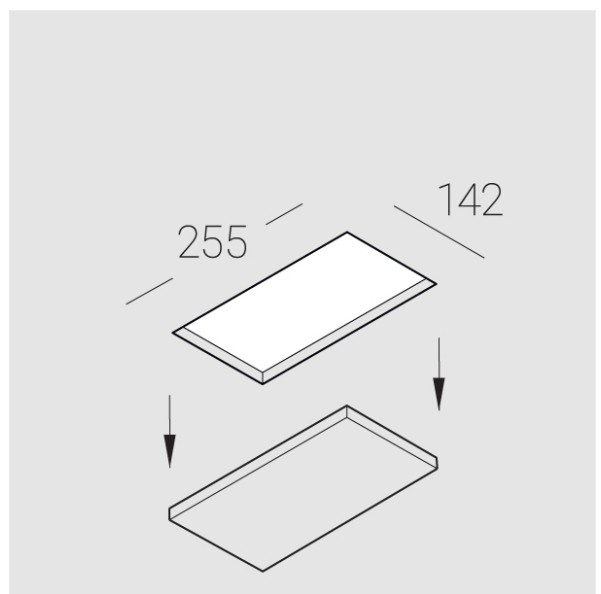

Trimless recessed luminaire

Twins A25 16W 840 DW

ze11009412

220-240 V

IP20

Ra >80

MAC 3

Compectation

Body	1
LED module	2
Conrol gear	1
Fastener	2
Screw x6	4
Screw self-tapping	2
Washer D5	4
Suction Cup	1

Dimming by TRIAC accessible on request

The manufacturer reserves the right to change the configuration of the LED luminaire.

Specifications

Measurements:	232x137x70 mm
Net weight:	1.49 kg
Double	
Body:	Gypsum
Illuminant:	LED
Electrical safety class:	II
Degree of protection:	IP20
Rated power:	15 w
Luminaire luminous flux*:	1376 lm
Light output*:	92 lm/w
Colorful temperature*:	4000 K
Color rendering index*:	Ra >80
Color temperature stability*:	MAC 3
cos *:	0.97
PRA:	LC 17/250-700/50 bDW SC PRE2