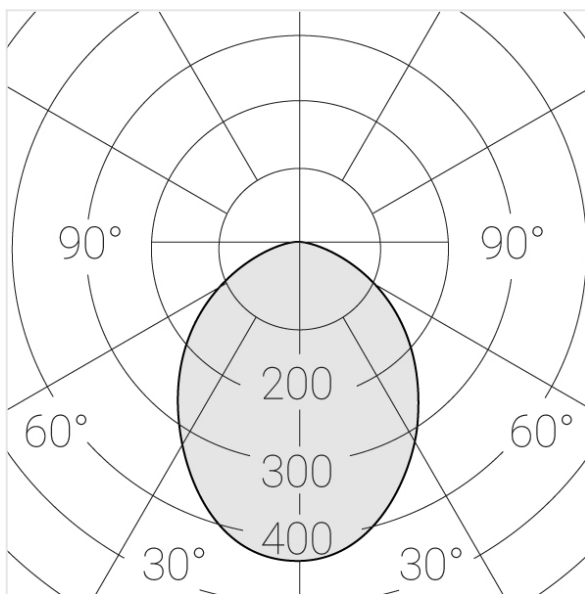

Trimless recessed luminaire

Twins A25 16W 840 DW

ze11009412

220-240 V

IP20

Ra >80

MAC 3

Compectation

Specifications

Measurements:	232x137x70 mm
Net weight:	1.49 kg
Double	
Body:	Gypsum
Illuminant:	LED
Electrical safety class:	II
Degree of protection:	IP20
Rated power:	15 w
Luminaire luminous flux*:	1376 lm
Light output*:	92 lm/w
Colorful temperature*:	4000 K
Color rendering index*:	Ra >80
Color temperature stability*:	MAC 3
cos *:	0.97
PRA:	LC 17/250-700/50 bDW SC PRE2