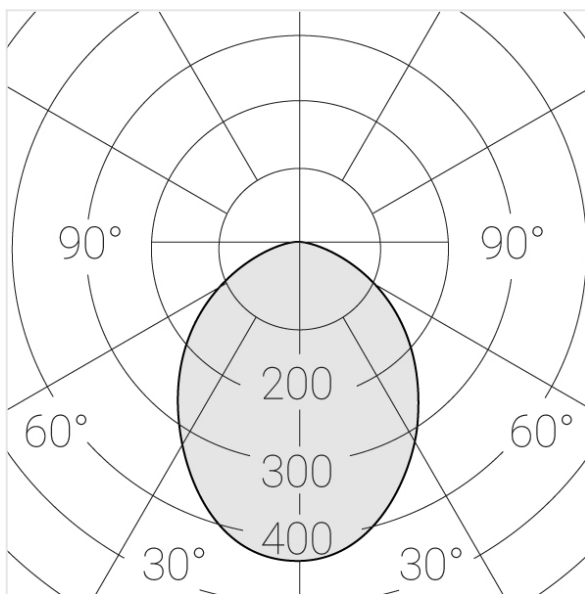

Trimless recessed luminaire

Twins A25 22W 840 DW

ze11009472

220-240 V

IP20

Ra >80

MAC 3

Compectation

Specifications

Measurements:	232x137x70 mm
Net weight:	1.49 kg
Double	
Body:	Gypsum
Illuminant:	LED
Electrical safety class:	II
Degree of protection:	IP20
Rated power:	21.1 w
Luminaire luminous flux*:	1885 lm
Light output*:	89 lm/w
Colorful temperature*:	4000 K
Color rendering index*:	Ra >80
Color temperature stability*:	MAC 3
cos *:	0.93
PRA:	LC 25/350-1050/50 bDW SC PRE2