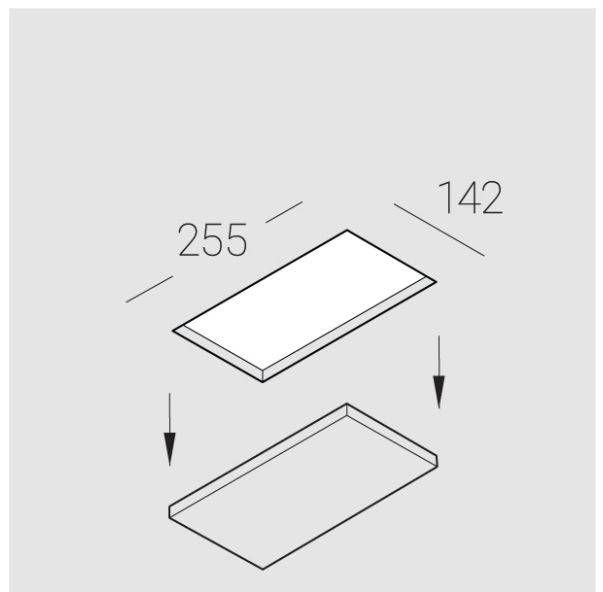

Trimless recessed luminaire

Twins A25 22W 840 DW

ze11009472

220-240 V

IP20

Ra >80

MAC 3

Compectation

Body	1
LED module	2
Conrol gear	1
Fastener	2
Screw x6	4
Screw self-tapping	2
Washer D5	4
Suction Cup	1

Dimming by TRIAC accessible on request

The manufacturer reserves the right to change the configuration of the LED luminaire.

Specifications

Measurements:	232x137x70 mm
Net weight:	1.49 kg
Double	
Body:	Gypsum
Illuminant:	LED
Electrical safety class:	II
Degree of protection:	IP20
Rated power:	21.1 w
Luminaire luminous flux*:	1885 lm
Light output*:	89 lm/w
Colorful temperature*:	4000 K
Color rendering index*:	Ra >80
Color temperature stability*:	MAC 3
cos *:	0.93
PRA:	LC 25/350-1050/50 bDW SC PRE2