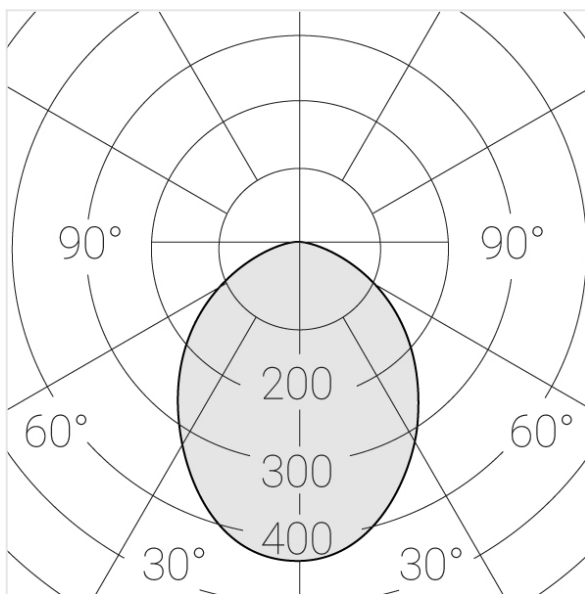

Trimless recessed luminaire

Twins A25 16W 927 DW

ze11009413

220-240 V

IP20

Ra >90

MAC 3

Compectation

Specifications

Measurements:	232x137x70 mm
Net weight:	1.49 kg
Double	
Body:	Gypsum
Illuminant:	LED
Electrical safety class:	II
Degree of protection:	IP20
Rated power:	15 w
Luminaire luminous flux*:	1014 lm
Light output*:	68 lm/w
Colorful temperature*:	2700 K
Color rendering index*:	Ra >90
Color temperature stability*:	MAC 3
cos *:	0.97
PRA:	LC 17/250-700/50 bDW SC PRE2