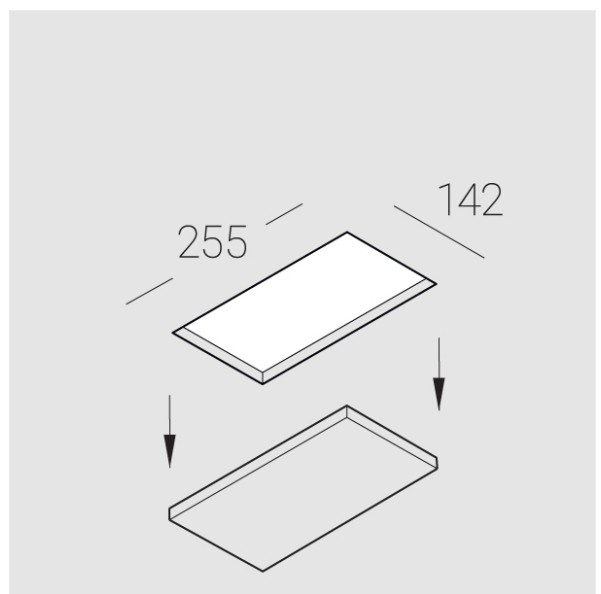

Trimless recessed luminaire

Twins A25 16W 927 DW

ze11009413

220-240 V

IP20

Ra >90

MAC 3

Compectation

Body	1
LED module	2
Conrol gear	1
Fastener	2
Screw x6	4
Screw self-tapping	2
Washer D5	4
Suction Cup	1

Dimming by TRIAC accessible on request

The manufacturer reserves the right to change the configuration of the LED luminaire.

Specifications

Measurements:	232x137x70 mm
Net weight:	1.49 kg
Double	
Body:	Gypsum
Illuminant:	LED
Electrical safety class:	II
Degree of protection:	IP20
Rated power:	15 w
Luminaire luminous flux*:	1014 lm
Light output*:	68 lm/w
Colorful temperature*:	2700 K
Color rendering index*:	Ra >90
Color temperature stability*:	MAC 3
cos *:	0.97
PRA:	LC 17/250-700/50 bDW SC PRE2