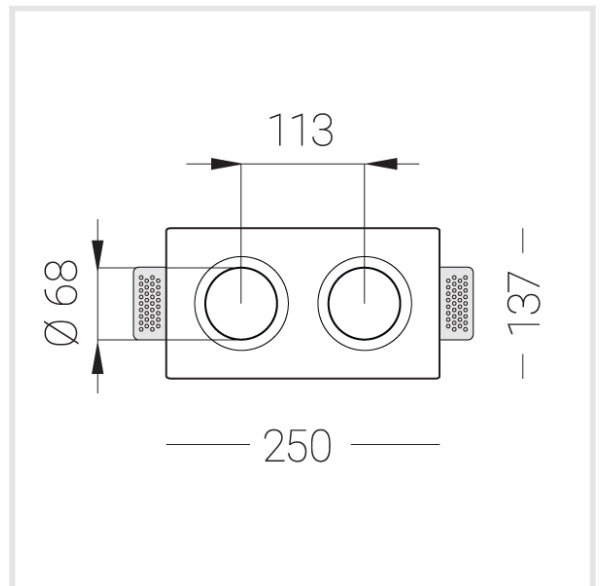

Trimless recessed luminaire

Twins A25 16W 927 DW

ze11009413

220-240 V

IP20

Ra >90

MAC 3

Compectation

Body	1
LED module	2
Conrol gear	1
Fastener	2
Screw x6	4
Screw self-tapping	2
Washer D5	4
Suction Cup	1

Dimming by TRIAC accessible on request

The manufacturer reserves the right to change the configuration of the LED luminaire.

Specifications

Measurements:	232x137x70 mm
Net weight:	1.49 kg
Double	
Body:	Gypsum
Illuminant:	LED
Electrical safety class:	II
Degree of protection:	IP20
Rated power:	15 w
Luminaire luminous flux*:	1014 lm
Light output*:	68 lm/w
Colorful temperature*:	2700 K
Color rendering index*:	Ra >90
Color temperature stability*:	MAC 3
cos *:	0.97
PRA:	LC 17/250-700/50 bDW SC PRE2