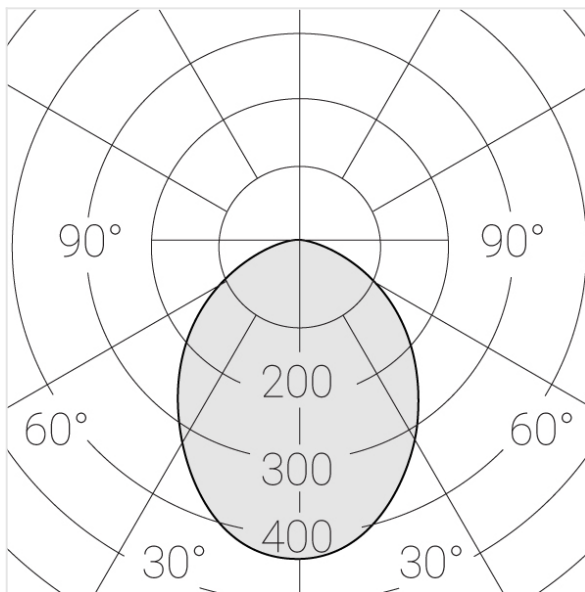

# Trimless recessed luminaire

Twins A25 22W 927 DW

ze11009473

220-240 V

IP20

Ra >90

MAC 3

## Specifications

---

Measurements:	232x137x70 mm
Net weight:	1.49 kg
Double	
Body:	Gypsum
Illuminant:	LED
Electrical safety class:	II
Degree of protection:	IP20
Rated power:	21.1 w
Luminaire luminous flux*:	1387 lm
Light output*:	66 lm/w
Colorful temperature*:	2700 K
Color rendering index*:	Ra >90
Color temperature stability*:	MAC 3
cos *:	0.93
PRA:	LC 25/350-1050/50 bDW SC PRE2