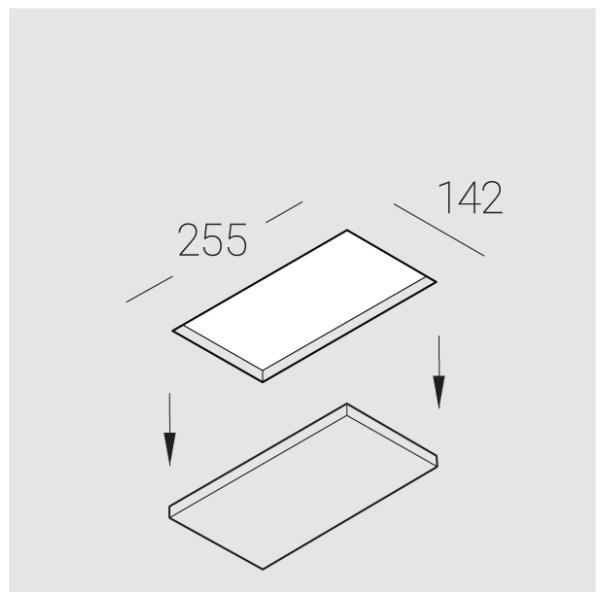

# Trimless recessed luminaire

Twins A25 22W 927 DW

ze11009473

220-240 V

IP20

Ra >90

MAC 3

## Compectation

---

Body	1
LED module	2
Conrol gear	1
Fastener	2
Screw x6	4
Screw self-tapping	2
Washer D5	4
Suction Cup	1

Dimming by TRIAC accessible on request

The manufacturer reserves the right to change the configuration of the LED luminaire.

## Specifications

---

Measurements:	232x137x70 mm
Net weight:	1.49 kg
Double	
Body:	Gypsum
Illuminant:	LED
Electrical safety class:	II
Degree of protection:	IP20
Rated power:	21.1 w
Luminaire luminous flux*:	1387 lm
Light output*:	66 lm/w
Colorful temperature*:	2700 K
Color rendering index*:	Ra >90
Color temperature stability*:	MAC 3
cos *:	0.93
PRA:	LC 25/350-1050/50 bDW SC PRE2