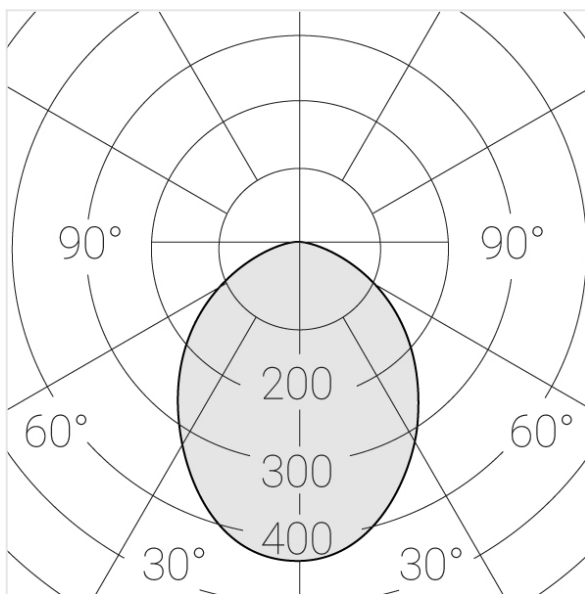

Trimless recessed luminaire

Twins A25 16W 940 DW

ze11009415

220-240 V

IP20

Ra >90

MAC 3

Compectation

Specifications

Measurements:	232x137x70 mm
Net weight:	1.49 kg
Double	
Body:	Gypsum
Illuminant:	LED
Electrical safety class:	II
Degree of protection:	IP20
Rated power:	15 w
Luminaire luminous flux*:	1190 lm
Light output*:	79 lm/w
Colorful temperature*:	4000 K
Color rendering index*:	Ra >90
Color temperature stability*:	MAC 3
cos *:	0.97
PRA:	LC 17/250-700/50 bDW SC PRE2