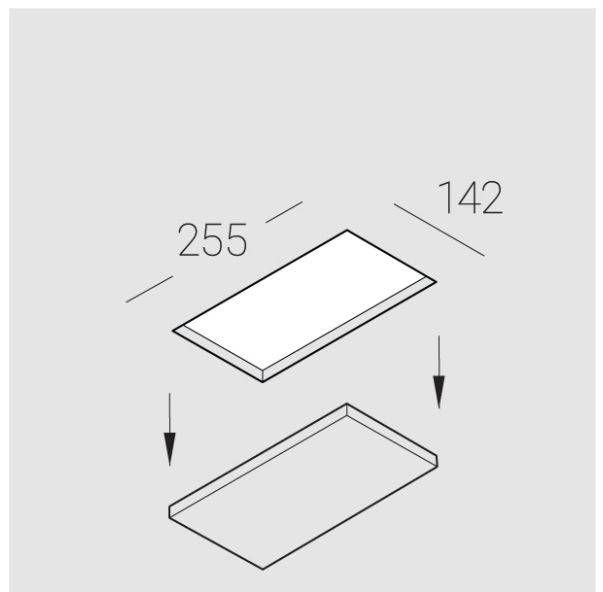

Trimless recessed luminaire

Twins A25 16W 940 DW

ze11009415

220-240 V

IP20

Ra >90

MAC 3

Compectation

Body	1
LED module	2
Conrol gear	1
Fastener	2
Screw x6	4
Screw self-tapping	2
Washer D5	4
Suction Cup	1

Dimming by TRIAC accessible on request

The manufacturer reserves the right to change the configuration of the LED luminaire.

Specifications

Measurements:	232x137x70 mm
Net weight:	1.49 kg
Double	
Body:	Gypsum
Illuminant:	LED
Electrical safety class:	II
Degree of protection:	IP20
Rated power:	15 w
Luminaire luminous flux*:	1190 lm
Light output*:	79 lm/w
Colorful temperature*:	4000 K
Color rendering index*:	Ra >90
Color temperature stability*:	MAC 3
cos *:	0.97
PRA:	LC 17/250-700/50 bDW SC PRE2