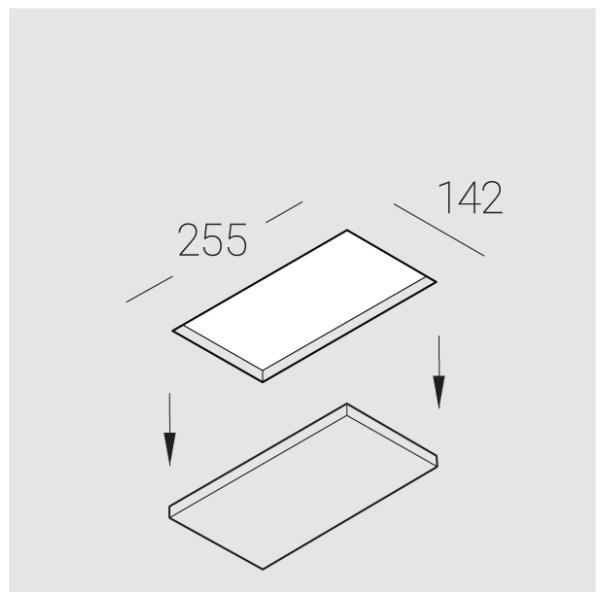

# Trimless recessed luminaire

Twins A25 22W 940 DW

ze11009475

220-240 V

IP20

Ra >90

MAC 3

## Compectation

---

Body	1
LED module	2
Conrol gear	1
Fastener	2
Screw x6	4
Screw self-tapping	2
Washer D5	4
Suction Cup	1

Dimming by TRIAC accessible on request

The manufacturer reserves the right to change the configuration of the LED luminaire.

## Specifications

---

Measurements:	232x137x70 mm
Net weight:	1.49 kg
Double	
Body:	Gypsum
Illuminant:	LED
Electrical safety class:	II
Degree of protection:	IP20
Rated power:	21.1 w
Luminaire luminous flux*:	1628 lm
Light output*:	77 lm/w
Colorful temperature*:	4000 K
Color rendering index*:	Ra >90
Color temperature stability*:	MAC 3
cos *:	0.93
PRA:	LC 25/350-1050/50 bDW SC PRE2