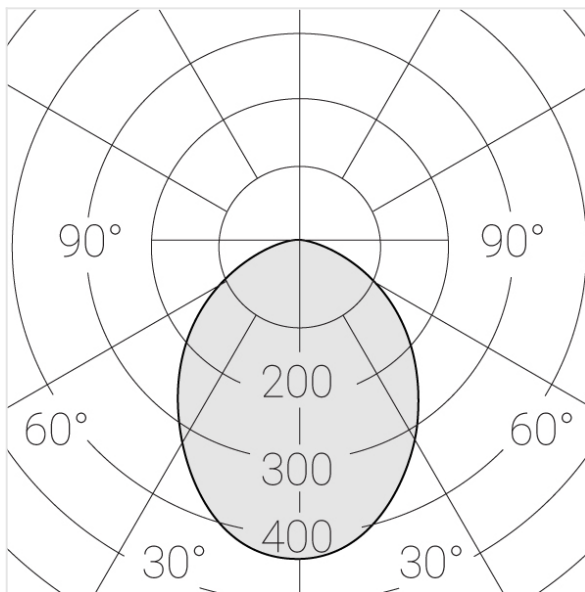

# Trimless recessed luminaire

Twins A25 22W 940 DW

ze11009475

220-240 V

IP20

Ra >90

MAC 3

## Specifications

---

Measurements:	232x137x70 mm
Net weight:	1.49 kg
Double	
Body:	Gypsum
Illuminant:	LED
Electrical safety class:	II
Degree of protection:	IP20
Rated power:	21.1 w
Luminaire luminous flux*:	1628 lm
Light output*:	77 lm/w
Colorful temperature*:	4000 K
Color rendering index*:	Ra >90
Color temperature stability*:	MAC 3
cos *:	0.93
PRA:	LC 25/350-1050/50 bDW SC PRE2