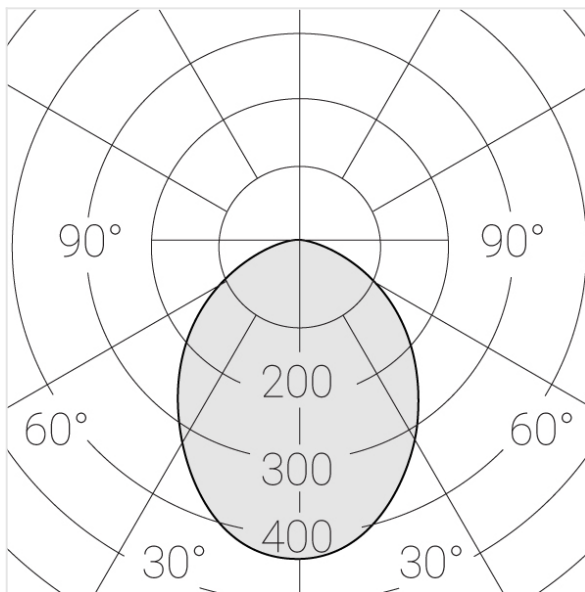

# Trimless recessed luminaire

Twins A25 16W 830 IP44/20 DW

ze11009726

220-240 V

IP44

Ra >80

MAC 3

## Specifications

---

Measurements:	232x137x70 mm
Net weight:	1.49 kg
Double	
Body:	Gypsum
Illuminant:	LED
Electrical safety class:	II
Degree of protection:	IP44
Rated power:	15 w
Luminaire luminous flux*:	1278 lm
Light output*:	85 lm/w
Colorful temperature*:	3000 K
Color rendering index*:	Ra >80
Color temperature stability*:	MAC 3
cos *:	0.97
PRA:	LC 17/250-700/50 bDW SC PRE2