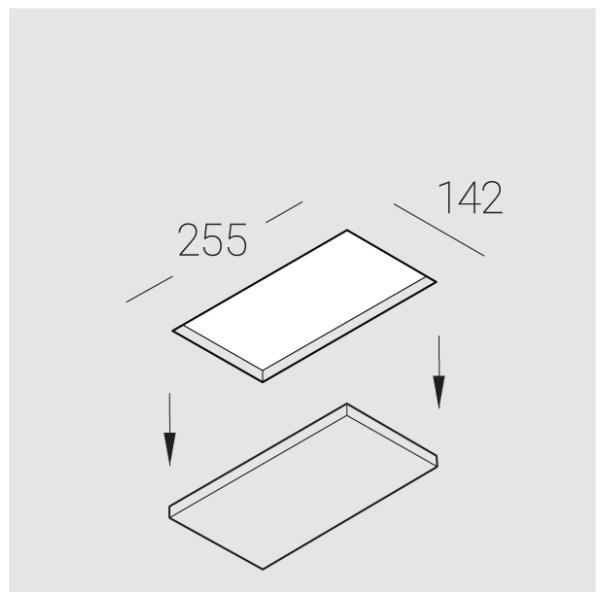

# Trimless recessed luminaire

Twins A25 16W 830 IP44/20 DW

ze11009726

220-240 V

IP44

Ra >80

MAC 3

## Compectation

---

Body	1
LED module	2
Conrol gear	1
Fastener	2
Screw x6	4
Screw self-tapping	2
Washer D5	4
Suction Cup	1

Dimming by TRIAC accessible on request

The manufacturer reserves the right to change the configuration of the LED luminaire.

## Specifications

---

Measurements:	232x137x70 mm
Net weight:	1.49 kg
Double	
Body:	Gypsum
Illuminant:	LED
Electrical safety class:	II
Degree of protection:	IP44
Rated power:	15 w
Luminaire luminous flux*:	1278 lm
Light output*:	85 lm/w
Colorful temperature*:	3000 K
Color rendering index*:	Ra >80
Color temperature stability*:	MAC 3
cos *:	0.97
PRA:	LC 17/250-700/50 bDW SC PRE2