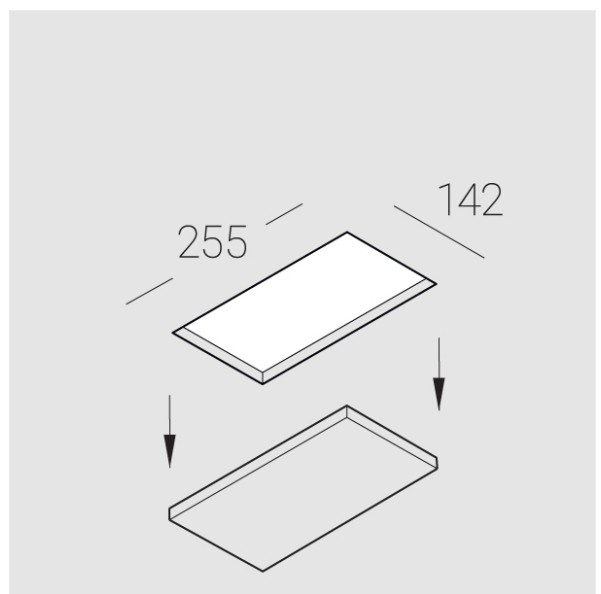

Trimless recessed luminaire

Twins A25 22W 830 IP44/20 DW

ze11009756

220-240 V

IP44

Ra >80

MAC 3

Compectation

Body	1
LED module	2
Conrol gear	1
Fastener	2
Screw x6	4
Screw self-tapping	2
Washer D5	4
Suction Cup	1

Dimming by TRIAC accessible on request

The manufacturer reserves the right to change the configuration of the LED luminaire.

Specifications

Measurements:	232x137x70 mm
Net weight:	1.49 kg
Double	
Body:	Gypsum
Illuminant:	LED
Electrical safety class:	II
Degree of protection:	IP44
Rated power:	21.1 w
Luminaire luminous flux*:	1749 lm
Light output*:	83 lm/w
Colorful temperature*:	3000 K
Color rendering index*:	Ra >80
Color temperature stability*:	MAC 3
cos *:	0.93
PRA:	LC 25/350-1050/50 bDW SC PRE2