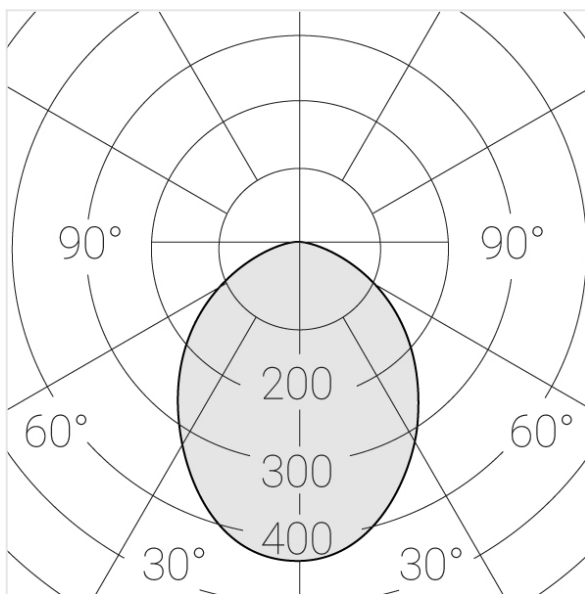

Trimless recessed luminaire

Twins A25 22W 830 IP44/20 DW

ze11009756

220-240 V

IP44

Ra >80

MAC 3

Compectation

Specifications

Measurements:	232x137x70 mm
Net weight:	1.49 kg
Double	
Body:	Gypsum
Illuminant:	LED
Electrical safety class:	II
Degree of protection:	IP44
Rated power:	21.1 w
Luminaire luminous flux*:	1749 lm
Light output*:	83 lm/w
Colorful temperature*:	3000 K
Color rendering index*:	Ra >80
Color temperature stability*:	MAC 3
cos *:	0.93
PRA:	LC 25/350-1050/50 bDW SC PRE2