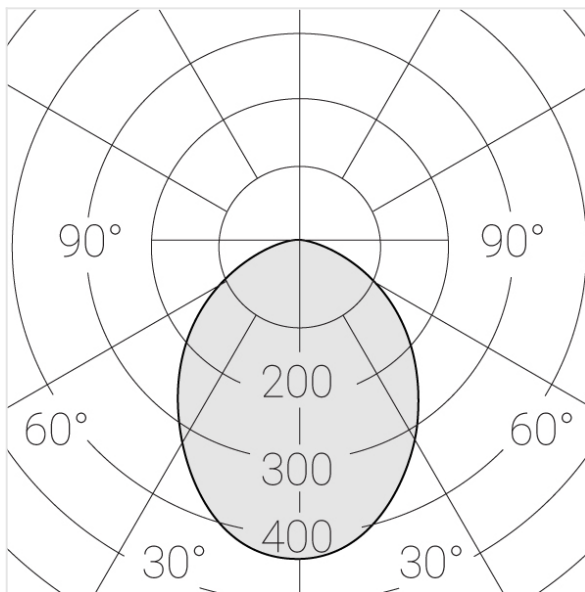

Trimless recessed luminaire

Twins A25 16W 930 IP44/20 DW

ze11009729

220-240 V

IP44

Ra >90

MAC 3

Compectation

Specifications

Measurements:	232x137x70 mm
Net weight:	1.49 kg
Double	
Body:	Gypsum
Illuminant:	LED
Electrical safety class:	II
Degree of protection:	IP44
Rated power:	15 w
Luminaire luminous flux*:	1102 lm
Light output*:	73 lm/w
Colorful temperature*:	3000 K
Color rendering index*:	Ra >90
Color temperature stability*:	MAC 3
cos *:	0.97
PRA:	LC 17/250-700/50 bDW SC PRE2