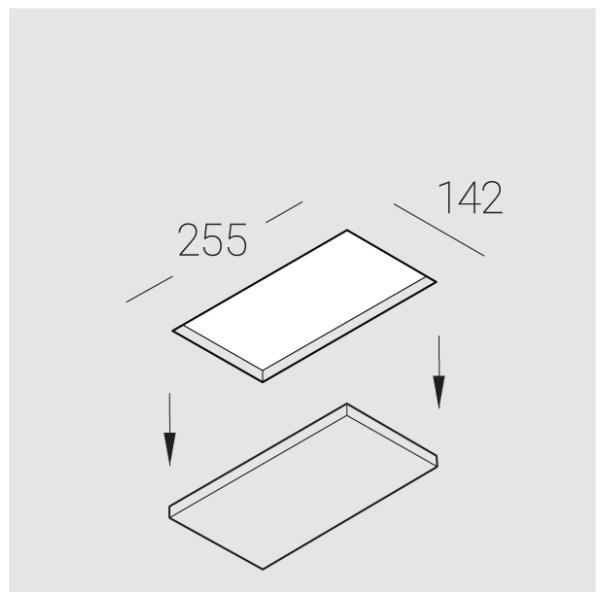

Trimless recessed luminaire

Twins A25 16W 930 IP44/20 DW

ze11009729

220-240 V

IP44

Ra >90

MAC 3

Compectation

Body	1
LED module	2
Conrol gear	1
Fastener	2
Screw x6	4
Screw self-tapping	2
Washer D5	4
Suction Cup	1

Dimming by TRIAC accessible on request

The manufacturer reserves the right to change the configuration of the LED luminaire.

Specifications

Measurements:	232x137x70 mm
Net weight:	1.49 kg
Double	
Body:	Gypsum
Illuminant:	LED
Electrical safety class:	II
Degree of protection:	IP44
Rated power:	15 w
Luminaire luminous flux*:	1102 lm
Light output*:	73 lm/w
Colorful temperature*:	3000 K
Color rendering index*:	Ra >90
Color temperature stability*:	MAC 3
cos *:	0.97
PRA:	LC 17/250-700/50 bDW SC PRE2