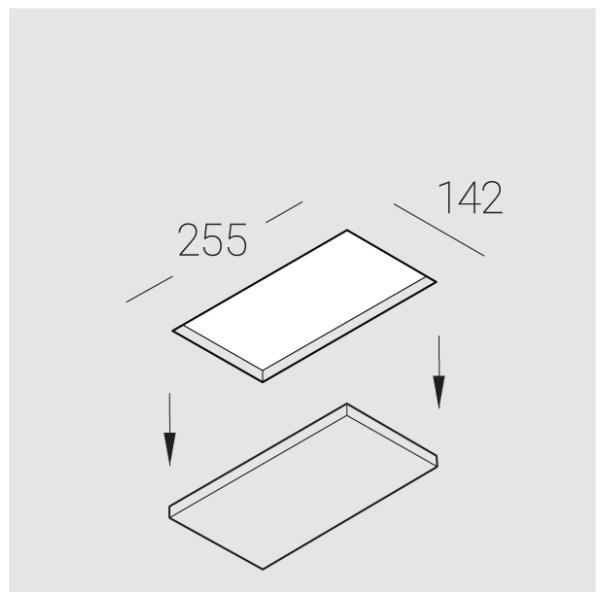

Trimless recessed luminaire

Twins A25 22W 930 IP44/20 DW

ze11009759

220-240 V

IP44

Ra >90

MAC 3

Compectation

Body	1
LED module	2
Conrol gear	1
Fastener	2
Screw x6	4
Screw self-tapping	2
Washer D5	4
Suction Cup	1

Dimming by TRIAC accessible on request

The manufacturer reserves the right to change the configuration of the LED luminaire.

Specifications

Measurements:	232x137x70 mm
Net weight:	1.49 kg
Double	
Body:	Gypsum
Illuminant:	LED
Electrical safety class:	II
Degree of protection:	IP44
Rated power:	21.1 w
Luminaire luminous flux*:	1508 lm
Light output*:	71 lm/w
Colorful temperature*:	3000 K
Color rendering index*:	Ra >90
Color temperature stability*:	MAC 3
cos *:	0.93
PRA:	LC 25/350-1050/50 bDW SC PRE2