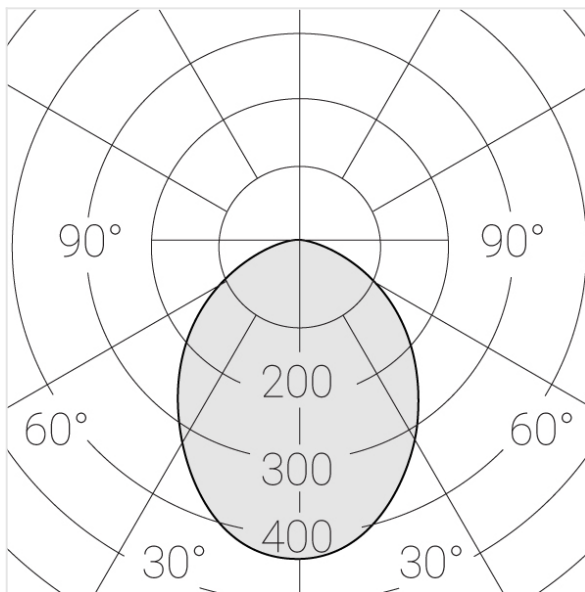

Trimless recessed luminaire

Twins A25 22W 930 IP44/20 DW

ze11009759

220-240 V

IP44

Ra >90

MAC 3

Compectation

Specifications

Measurements:	232x137x70 mm
Net weight:	1.49 kg
Double	
Body:	Gypsum
Illuminant:	LED
Electrical safety class:	II
Degree of protection:	IP44
Rated power:	21.1 w
Luminaire luminous flux*:	1508 lm
Light output*:	71 lm/w
Colorful temperature*:	3000 K
Color rendering index*:	Ra >90
Color temperature stability*:	MAC 3
cos *:	0.93
PRA:	LC 25/350-1050/50 bDW SC PRE2