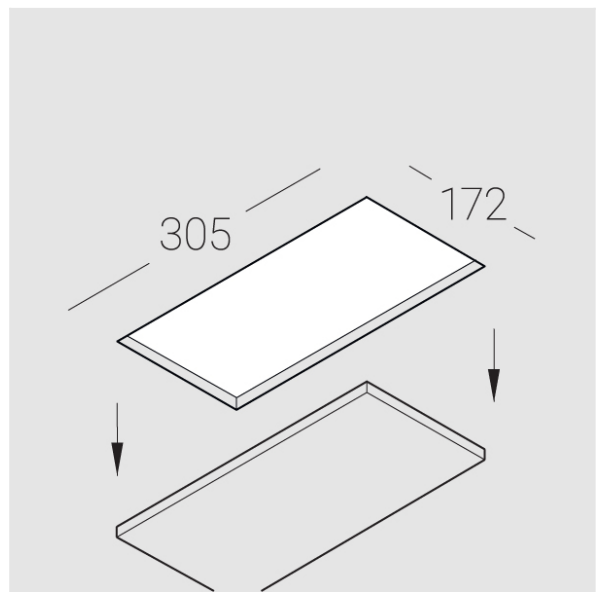

Trimless recessed luminaire

Twins R25 22W 830

ze11009481

220-240 V

IP20

Ra >80

MAC 3

Compectation

Body	1
LED module	2
Conrol gear	2
Fastener	2
Screw x6	4
Screw self-tapping	2
Washer D5	4
Suction Cup	1

Dimming by TRIAC accessible on request

The manufacturer reserves the right to change the configuration of the LED luminaire.

Specifications

Measurements:	300x167x70 mm
Net weight:	1.83 kg
Double	
Body:	Gypsum
Illuminant:	LED
Electrical safety class:	II
Degree of protection:	IP20
Rated power:	22.4 w
Luminaire luminous flux*:	1779 lm
Light output*:	79 lm/w
Colorful temperature*:	3000 K
Color rendering index*:	Ra >80
Color temperature stability*:	MAC 3
cos *:	0.5
PRA:	Mean Well APC-12-350