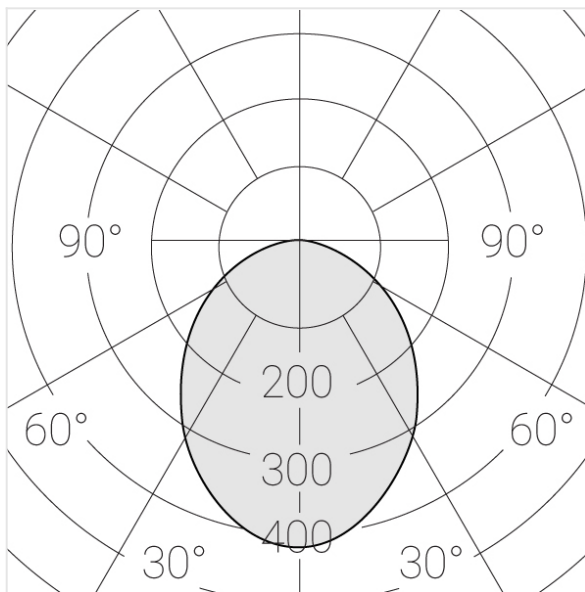

Trimless recessed luminaire

Twins R25 22W 830

ze11009481

220-240 V

IP20

Ra >80

MAC 3

Compectation

Specifications

Measurements:	300x167x70 mm
Net weight:	1.83 kg
Double	
Body:	Gypsum
Illuminant:	LED
Electrical safety class:	II
Degree of protection:	IP20
Rated power:	22.4 w
Luminaire luminous flux*:	1779 lm
Light output*:	79 lm/w
Colorful temperature*:	3000 K
Color rendering index*:	Ra >80
Color temperature stability*:	MAC 3
cos *:	0.5
PRA:	Mean Well APC-12-350