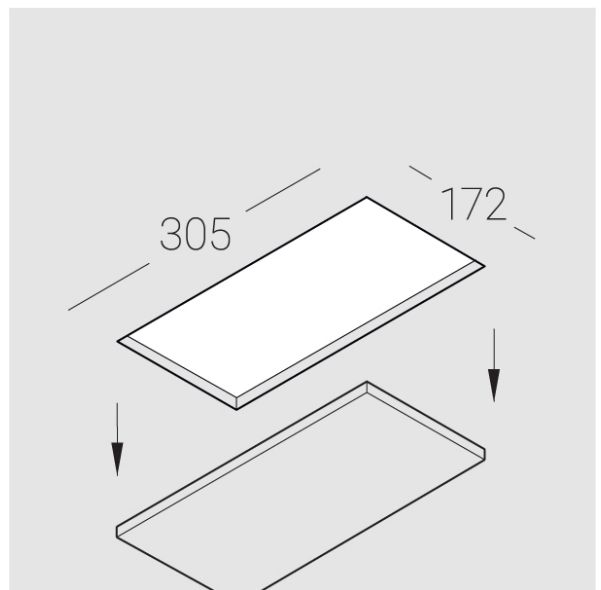

## Compectation

---

Body	1
LED module	2
Conrol gear	2
Fastener	2
Screw x6	4
Screw self-tapping	2
Washer D5	4
Suction Cup	1

Dimming by TRIAC accessible on request

The manufacturer reserves the right to change the configuration of the LED luminaire.

## Specifications

---

Measurements:	300x167x70 mm
Net weight:	1.83 kg
Double	
Body:	Gypsum
Illuminant:	LED
Electrical safety class:	II
Degree of protection:	IP20
Rated power:	22.4 w
Luminaire luminous flux*:	1534 lm
Light output*:	68 lm/w
Colorful temperature*:	3000 K
Color rendering index*:	Ra >90
Color temperature stability*:	MAC 3
cos *:	0.5
PRA:	Mean Well APC-12-350