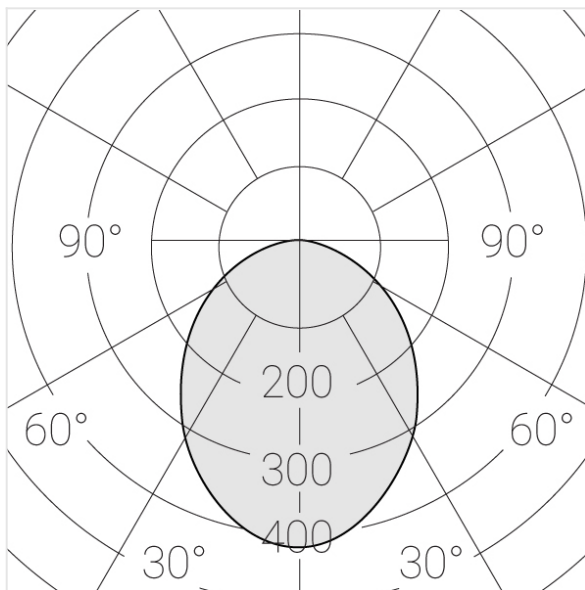

# Trimless recessed luminaire

Twins R25 22W 930

ze11009484

220-240 V

IP20

Ra >90

MAC 3

## Specifications

---

Measurements:	300x167x70 mm
Net weight:	1.83 kg
Double	
Body:	Gypsum
Illuminant:	LED
Electrical safety class:	II
Degree of protection:	IP20
Rated power:	22.4 w
Luminaire luminous flux*:	1534 lm
Light output*:	68 lm/w
Colorful temperature*:	3000 K
Color rendering index*:	Ra >90
Color temperature stability*:	MAC 3
cos *:	0.5
PRA:	Mean Well APC-12-350