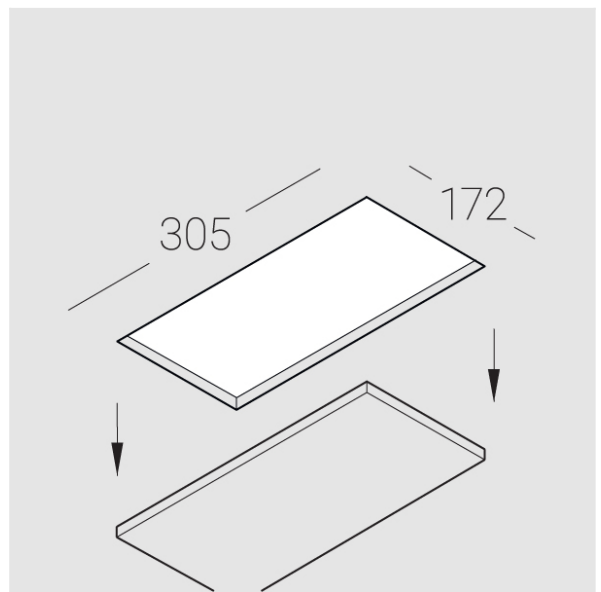

Trimless recessed luminaire

Twins R25 22W 830 IP44/20

ze11009486

220-240 V

IP44

Ra >80

MAC 3

Compectation

Body	1
LED module	2
Conrol gear	2
Fastener	2
Screw x6	4
Screw self-tapping	2
Washer D5	4
Suction Cup	1

Dimming by TRIAC accessible on request

The manufacturer reserves the right to change the configuration of the LED luminaire.

Specifications

Measurements:	300x167x70 mm
Net weight:	1.83 kg
Double	
Body:	Gypsum
Illuminant:	LED
Electrical safety class:	II
Degree of protection:	IP44
Rated power:	22.4 w
Luminaire luminous flux*:	1779 lm
Light output*:	79 lm/w
Colorful temperature*:	3000 K
Color rendering index*:	Ra >80
Color temperature stability*:	MAC 3
cos *:	0.5
PRA:	Mean Well APC-12-350