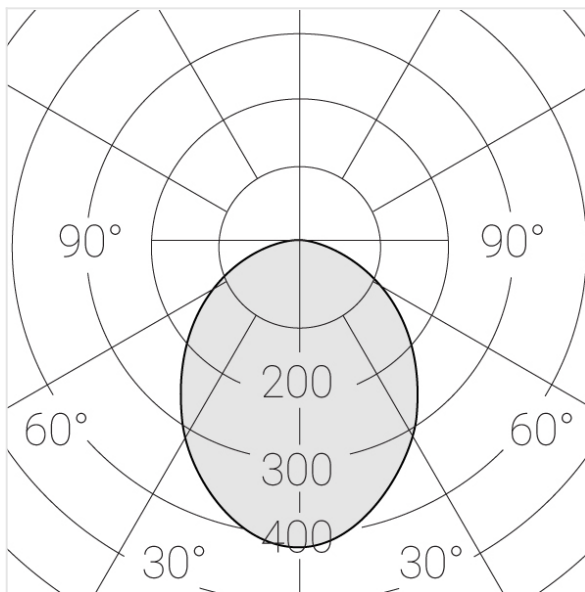

Trimless recessed luminaire

Twins R25 22W 830 IP44/20

ze11009486

220-240 V

IP44

Ra >80

MAC 3

Compectation

Specifications

Measurements:	300x167x70 mm
Net weight:	1.83 kg
Double	
Body:	Gypsum
Illuminant:	LED
Electrical safety class:	II
Degree of protection:	IP44
Rated power:	22.4 w
Luminaire luminous flux*:	1779 lm
Light output*:	79 lm/w
Colorful temperature*:	3000 K
Color rendering index*:	Ra >80
Color temperature stability*:	MAC 3
cos *:	0.5
PRA:	Mean Well APC-12-350