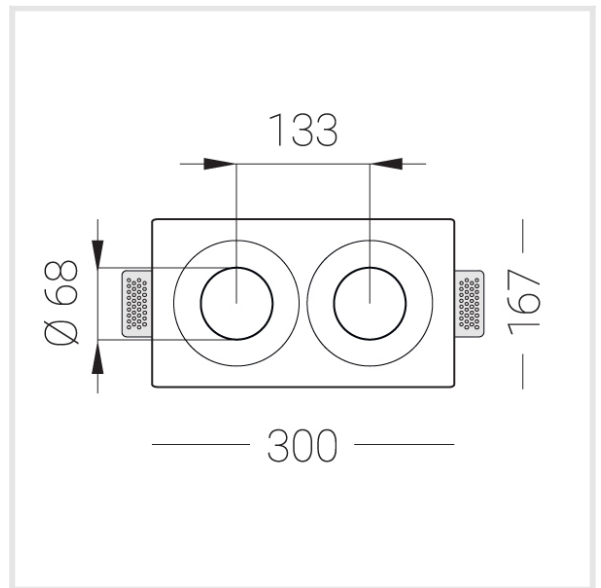

Trimless recessed luminaire

Twins R25 22W 830 IP44/20

ze11009486

220-240 V

IP44

Ra >80

MAC 3

Compectation

Body	1
LED module	2
Conrol gear	2
Fastener	2
Screw x6	4
Screw self-tapping	2
Washer D5	4
Suction Cup	1

Dimming by TRIAC accessible on request

The manufacturer reserves the right to change the configuration of the LED luminaire.

Specifications

Measurements:	300x167x70 mm
Net weight:	1.83 kg
Double	
Body:	Gypsum
Illuminant:	LED
Electrical safety class:	II
Degree of protection:	IP44
Rated power:	22.4 w
Luminaire luminous flux*:	1779 lm
Light output*:	79 lm/w
Colorful temperature*:	3000 K
Color rendering index*:	Ra >80
Color temperature stability*:	MAC 3
cos *:	0.5
PRA:	Mean Well APC-12-350