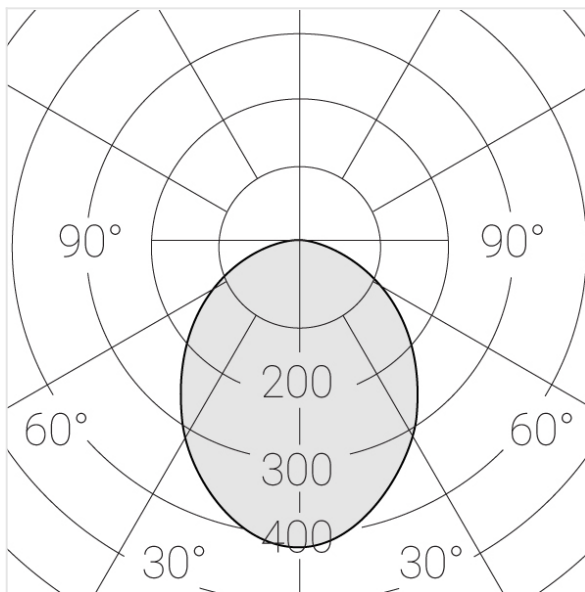

Trimless recessed luminaire

Twins R25 16W 930 IP44/20

ze11009429

220-240 V

IP44

Ra >90

MAC 3

Compectation

Specifications

Measurements:	300x167x70 mm
Net weight:	1.77kg
Double	
Body:	Gypsum
Illuminant:	LED
Electrical safety class:	II
Degree of protection:	IP44
Rated power:	15.6 w
Luminaire luminous flux*:	1121 lm
Light output*:	72 lm/w
Colorful temperature*:	3000 K
Color rendering index*:	Ra >90
Color temperature stability*:	MAC 3
cos *:	0.4
PRA:	Mean Well APC-8-250