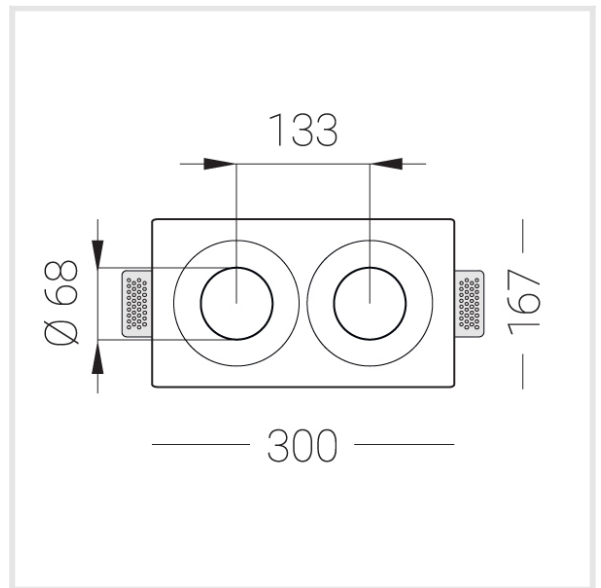

Trimless recessed luminaire

Twins R25 16W 930 IP44/20

ze11009429

220-240 V

IP44

Ra >90

MAC 3

Compectation

Body	1
LED module	2
Conrol gear	2
Fastener	2
Screw x6	4
Screw self-tapping	2
Washer D5	4
Suction Cup	1

Dimming by TRIAC accessible on request

The manufacturer reserves the right to change the configuration of the LED luminaire.

Specifications

Measurements:	300x167x70 mm
Net weight:	1.77kg
Double	
Body:	Gypsum
Illuminant:	LED
Electrical safety class:	II
Degree of protection:	IP44
Rated power:	15.6 w
Luminaire luminous flux*:	1121 lm
Light output*:	72 lm/w
Colorful temperature*:	3000 K
Color rendering index*:	Ra >90
Color temperature stability*:	MAC 3
cos *:	0.4
PRA:	Mean Well APC-8-250