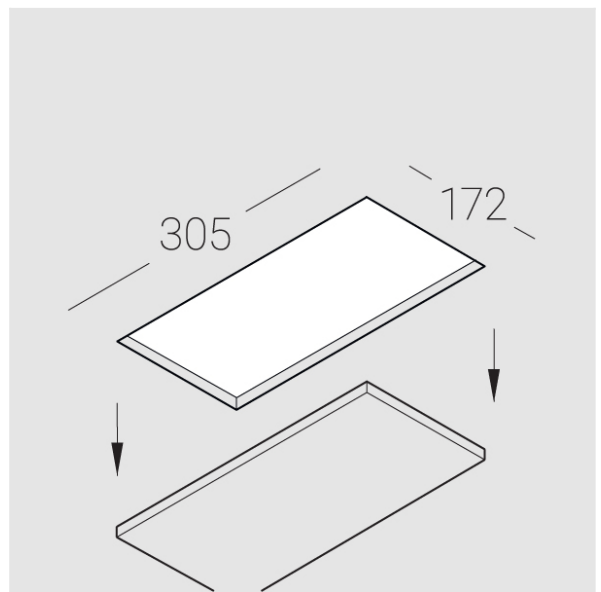

Trimless recessed luminaire

Twins R25 16W 930 IP44/20

ze11009429

220-240 V

IP44

Ra >90

MAC 3

Compectation

Body	1
LED module	2
Conrol gear	2
Fastener	2
Screw x6	4
Screw self-tapping	2
Washer D5	4
Suction Cup	1

Dimming by TRIAC accessible on request

The manufacturer reserves the right to change the configuration of the LED luminaire.

Specifications

Measurements:	300x167x70 mm
Net weight:	1.77kg
Double	
Body:	Gypsum
Illuminant:	LED
Electrical safety class:	II
Degree of protection:	IP44
Rated power:	15.6 w
Luminaire luminous flux*:	1121 lm
Light output*:	72 lm/w
Colorful temperature*:	3000 K
Color rendering index*:	Ra >90
Color temperature stability*:	MAC 3
cos *:	0.4
PRA:	Mean Well APC-8-250