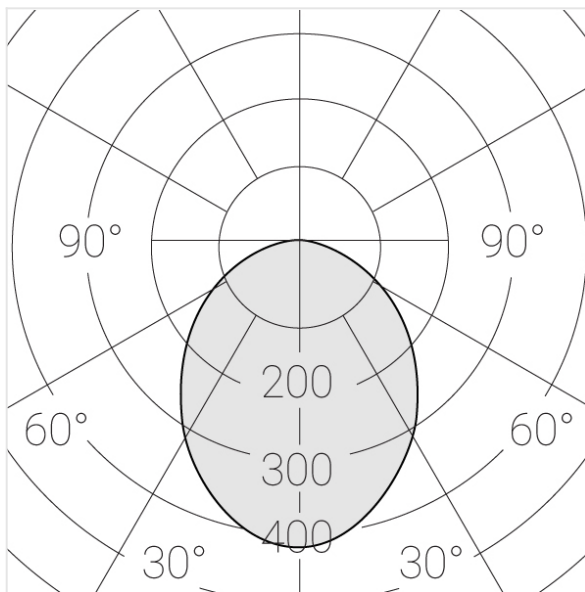

Trimless recessed luminaire

Twins R25 22W 930 IP44/20

ze11009489

220-240 V

IP44

Ra >90

MAC 3

Compectation

Specifications

Measurements:	300x167x70 mm
Net weight:	1.83 kg
Double	
Body:	Gypsum
Illuminant:	LED
Electrical safety class:	II
Degree of protection:	IP44
Rated power:	22.4 w
Luminaire luminous flux*:	1534 lm
Light output*:	68 lm/w
Colorful temperature*:	3000 K
Color rendering index*:	Ra >90
Color temperature stability*:	MAC 3
cos *:	0.5
PRA:	Mean Well APC-12-350