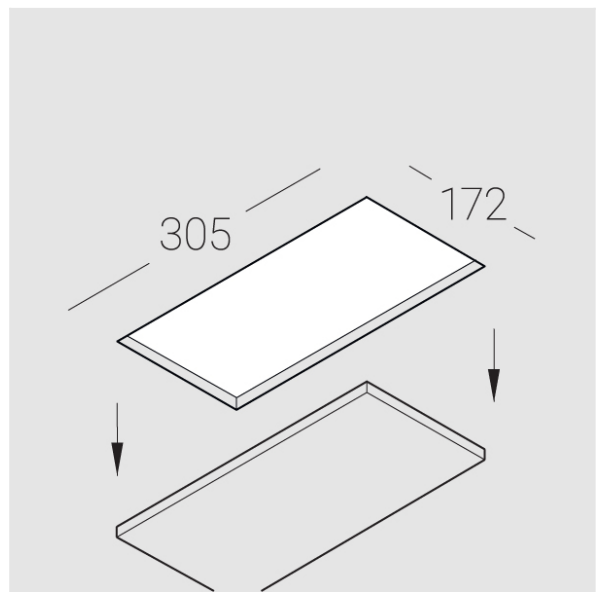

Trimless recessed luminaire

Twins R25 22W 930 IP44/20

ze11009489

220-240 V

IP44

Ra >90

MAC 3

Compectation

Body	1
LED module	2
Conrol gear	2
Fastener	2
Screw x6	4
Screw self-tapping	2
Washer D5	4
Suction Cup	1

Dimming by TRIAC accessible on request

The manufacturer reserves the right to change the configuration of the LED luminaire.

Specifications

Measurements:	300x167x70 mm
Net weight:	1.83 kg
Double	
Body:	Gypsum
Illuminant:	LED
Electrical safety class:	II
Degree of protection:	IP44
Rated power:	22.4 w
Luminaire luminous flux*:	1534 lm
Light output*:	68 lm/w
Colorful temperature*:	3000 K
Color rendering index*:	Ra >90
Color temperature stability*:	MAC 3
cos *:	0.5
PRA:	Mean Well APC-12-350