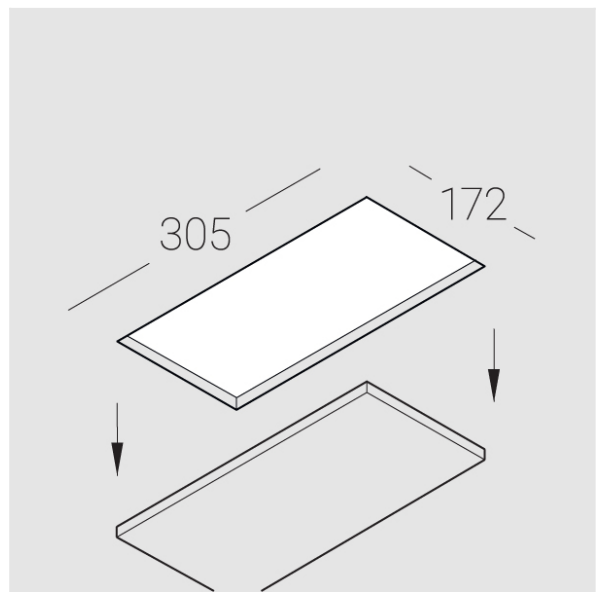

Trimless recessed luminaire

Twins R25 22W 830 IP44/20 DA

ze11009761

220-240 V

IP44

Ra >80

MAC 3

Compectation

Body	1
LED module	2
Conrol gear	1
Fastener	2
Screw x6	4
Screw self-tapping	2
Washer D5	4
Suction Cup	1

Dimming by TRIAC accessible on request

The manufacturer reserves the right to change the configuration of the LED luminaire.

Specifications

Measurements:	300x167x70 mm
Net weight:	1.82 kg
Double	
Body:	Gypsum
Illuminant:	LED
Electrical safety class:	II
Degree of protection:	IP44
Rated power:	21.1 w
Luminaire luminous flux*:	1779 lm
Light output*:	84 lm/w
Colorful temperature*:	3000 K
Color rendering index*:	Ra >80
Color temperature stability*:	MAC 3
cos *:	0.93
PRA:	LCA 25W 350-1050mA one4all SC PRE