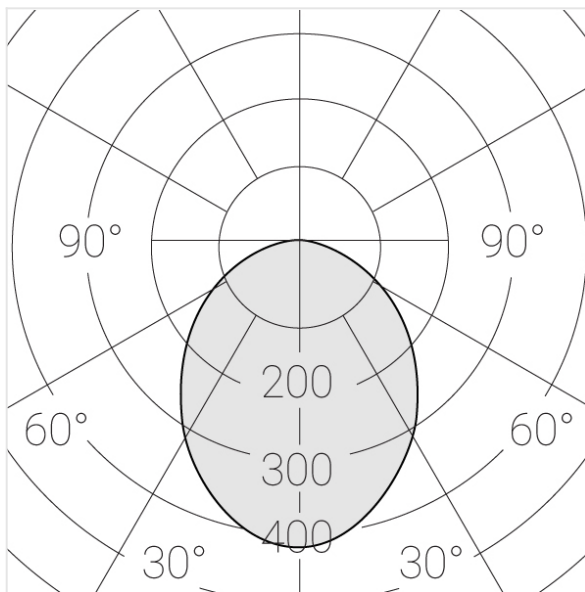

Trimless recessed luminaire

Twins R25 22W 830 IP44/20 DA

ze11009761

220-240 V

IP44

Ra >80

MAC 3

Compectation

Specifications

Measurements:	300x167x70 mm
Net weight:	1.82 kg
Double	
Body:	Gypsum
Illuminant:	LED
Electrical safety class:	II
Degree of protection:	IP44
Rated power:	21.1 w
Luminaire luminous flux*:	1779 lm
Light output*:	84 lm/w
Colorful temperature*:	3000 K
Color rendering index*:	Ra >80
Color temperature stability*:	MAC 3
cos *:	0.93
PRA:	LCA 25W 350-1050mA one4all SC PRE