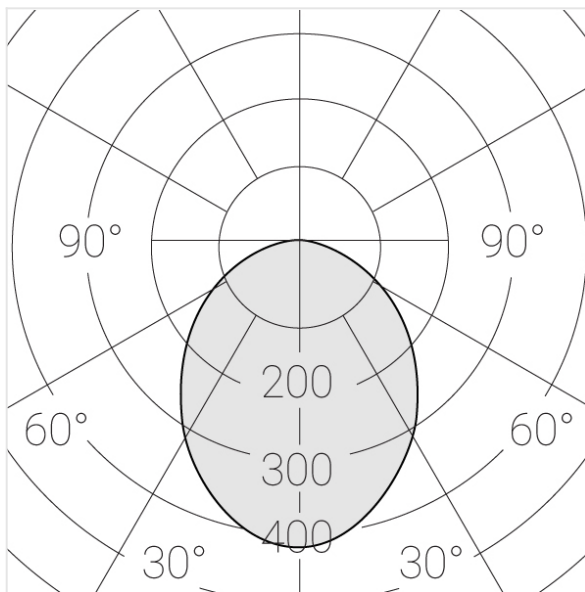

Trimless recessed luminaire

Twins R25 22W 930 IP44/20 DA

ze11009764

220-240 V

IP44

Ra >90

MAC 3

Compectation

Specifications

Measurements:	300x167x70 mm
Net weight:	1.82 kg
Double	
Body:	Gypsum
Illuminant:	LED
Electrical safety class:	II
Degree of protection:	IP44
Rated power:	21.1 w
Luminaire luminous flux*:	1534 lm
Light output*:	73 lm/w
Colorful temperature*:	3000 K
Color rendering index*:	Ra >90
Color temperature stability*:	MAC 3
cos *:	0.93
PRA:	LCA 25W 350-1050mA one4all SC PRE