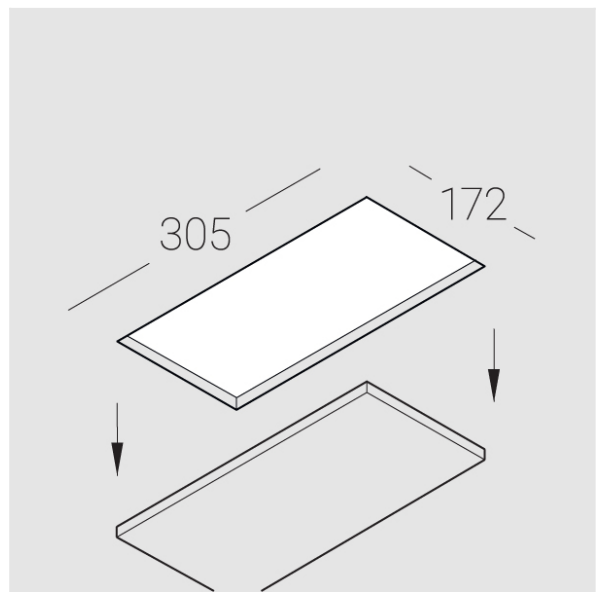

Trimless recessed luminaire

Twins R25 22W 930 IP44/20 DA

ze11009764

220-240 V

IP44

Ra >90

MAC 3

Compectation

Body	1
LED module	2
Conrol gear	1
Fastener	2
Screw x6	4
Screw self-tapping	2
Washer D5	4
Suction Cup	1

Dimming by TRIAC accessible on request

The manufacturer reserves the right to change the configuration of the LED luminaire.

Specifications

Measurements:	300x167x70 mm
Net weight:	1.82 kg
Double	
Body:	Gypsum
Illuminant:	LED
Electrical safety class:	II
Degree of protection:	IP44
Rated power:	21.1 w
Luminaire luminous flux*:	1534 lm
Light output*:	73 lm/w
Colorful temperature*:	3000 K
Color rendering index*:	Ra >90
Color temperature stability*:	MAC 3
cos *:	0.93
PRA:	LCA 25W 350-1050mA one4all SC PRE