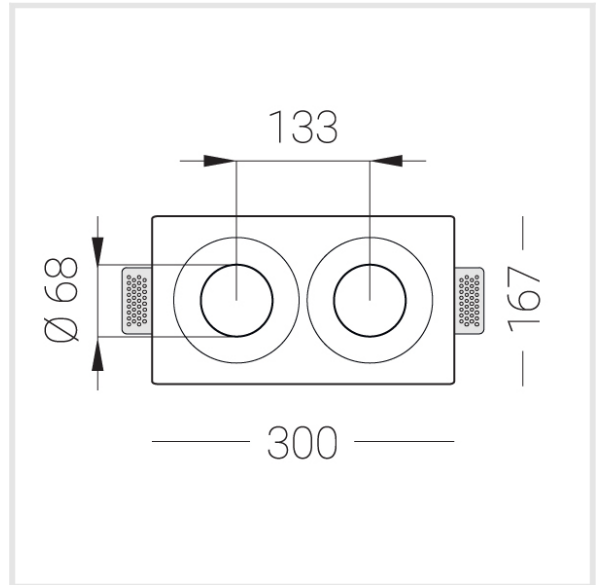

Trimless recessed luminaire

Twins R25 22W 930 IP44/20 DA

ze11009764

220-240 V

IP44

Ra >90

MAC 3

Compectation

Body	1
LED module	2
Conrol gear	1
Fastener	2
Screw x6	4
Screw self-tapping	2
Washer D5	4
Suction Cup	1

Dimming by TRIAC accessible on request

The manufacturer reserves the right to change the configuration of the LED luminaire.

Specifications

Measurements:	300x167x70 mm
Net weight:	1.82 kg
Double	
Body:	Gypsum
Illuminant:	LED
Electrical safety class:	II
Degree of protection:	IP44
Rated power:	21.1 w
Luminaire luminous flux*:	1534 lm
Light output*:	73 lm/w
Colorful temperature*:	3000 K
Color rendering index*:	Ra >90
Color temperature stability*:	MAC 3
cos *:	0.93
PRA:	LCA 25W 350-1050mA one4all SC PRE