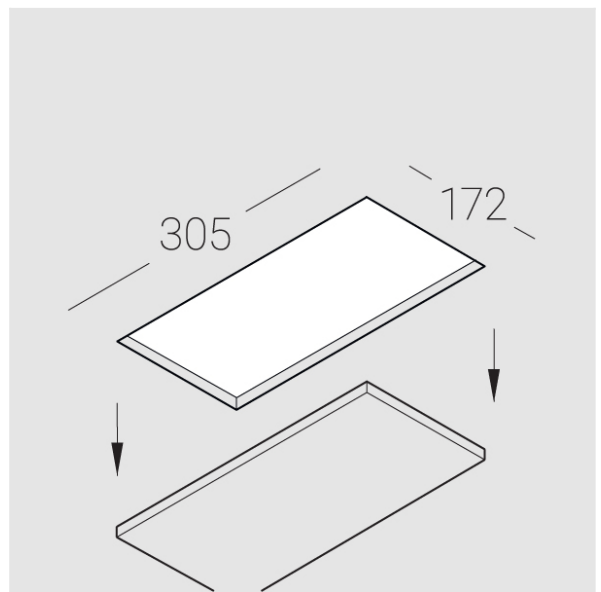

# Trimless recessed luminaire

Twins R25 22W 830 IP44/20 DW

ze11009766

220-240 V

IP44

Ra >80

MAC 3

## Compectation

---

Body	1
LED module	2
Conrol gear	1
Fastener	2
Screw x6	4
Screw self-tapping	2
Washer D5	4
Suction Cup	1

Dimming by TRIAC accessible on request

The manufacturer reserves the right to change the configuration of the LED luminaire.

## Specifications

---

Measurements:	300x167x70 mm
Net weight:	1.82 kg
Double	
Body:	Gypsum
Illuminant:	LED
Electrical safety class:	II
Degree of protection:	IP44
Rated power:	21.1 w
Luminaire luminous flux*:	1779 lm
Light output*:	84 lm/w
Colorful temperature*:	3000 K
Color rendering index*:	Ra >80
Color temperature stability*:	MAC 3
cos *:	0.93
PRA:	LC 25/350-1050/50 bDW SC PRE2