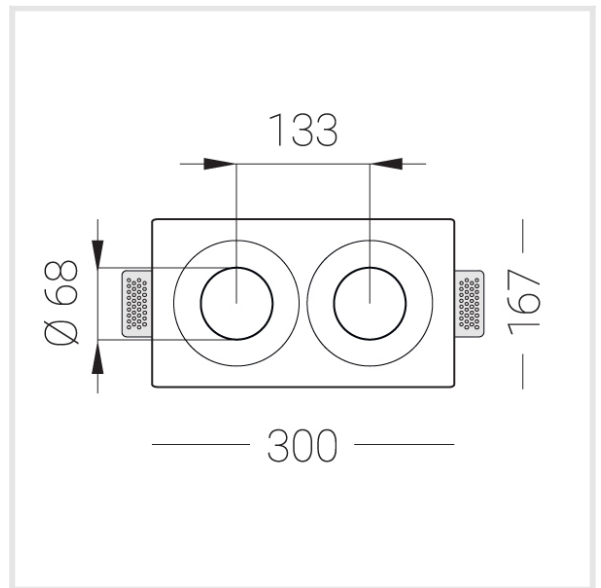

# Trimless recessed luminaire

Twins R25 22W 830 IP44/20 DW

ze11009766

220-240 V

IP44

Ra >80

MAC 3

## Compectation

---

Body	1
LED module	2
Conrol gear	1
Fastener	2
Screw x6	4
Screw self-tapping	2
Washer D5	4
Suction Cup	1

Dimming by TRIAC accessible on request

The manufacturer reserves the right to change the configuration of the LED luminaire.

## Specifications

---

Measurements:	300x167x70 mm
Net weight:	1.82 kg
Double	
Body:	Gypsum
Illuminant:	LED
Electrical safety class:	II
Degree of protection:	IP44
Rated power:	21.1 w
Luminaire luminous flux*:	1779 lm
Light output*:	84 lm/w
Colorful temperature*:	3000 K
Color rendering index*:	Ra >80
Color temperature stability*:	MAC 3
cos *:	0.93
PRA:	LC 25/350-1050/50 bDW SC PRE2