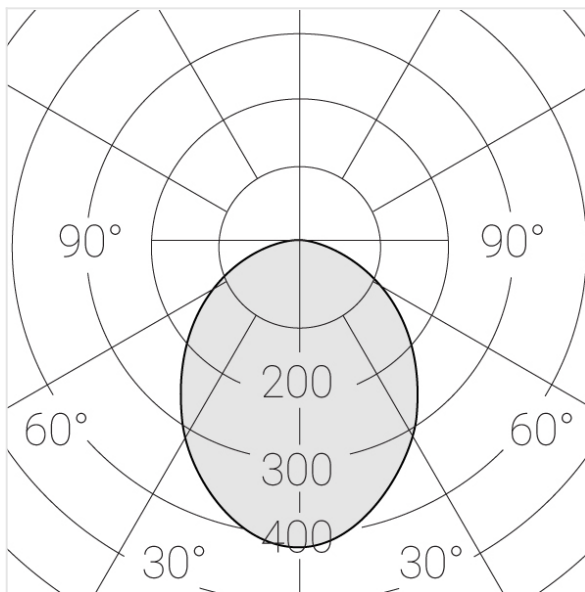

# Trimless recessed luminaire

Twins R25 22W 830 IP44/20 DW

ze11009766

220-240 V

IP44

Ra >80

MAC 3

## Specifications

---

Measurements:	300x167x70 mm
Net weight:	1.82 kg
Double	
Body:	Gypsum
Illuminant:	LED
Electrical safety class:	II
Degree of protection:	IP44
Rated power:	21.1 w
Luminaire luminous flux*:	1779 lm
Light output*:	84 lm/w
Colorful temperature*:	3000 K
Color rendering index*:	Ra >80
Color temperature stability*:	MAC 3
cos *:	0.93
PRA:	LC 25/350-1050/50 bDW SC PRE2