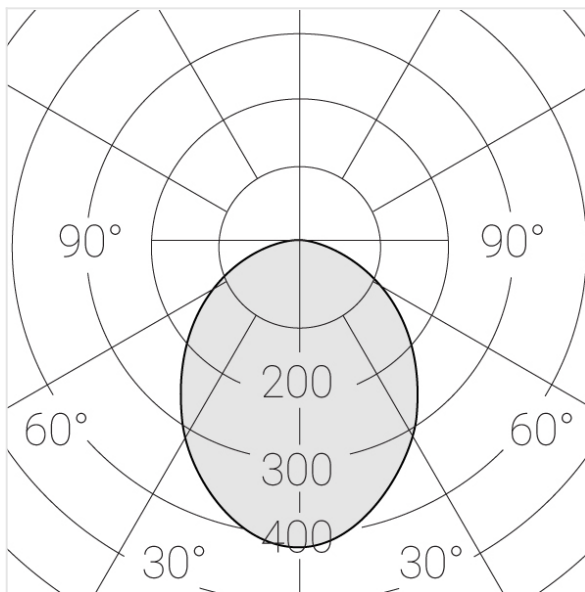

Trimless recessed luminaire

Twins R25 22W 930 IP44/20 DW

ze11009769

220-240 V

IP44

Ra >90

MAC 3

Compectation

Specifications

Measurements:	300x167x70 mm
Net weight:	1.82 kg
Double	
Body:	Gypsum
Illuminant:	LED
Electrical safety class:	II
Degree of protection:	IP44
Rated power:	21.1 w
Luminaire luminous flux*:	1534 lm
Light output*:	73 lm/w
Colorful temperature*:	3000 K
Color rendering index*:	Ra >90
Color temperature stability*:	MAC 3
cos *:	0.93
PRA:	LC 25/350-1050/50 bDW SC PRE2