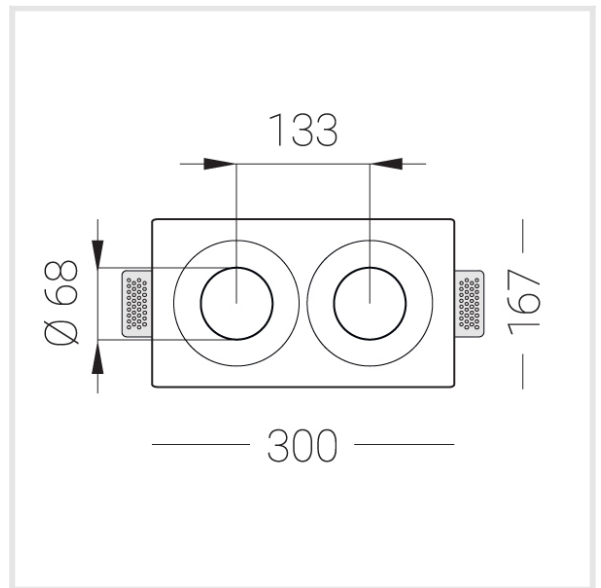

Trimless recessed luminaire

Twins R25 22W 930 IP44/20 DW

ze11009769

220-240 V

IP44

Ra >90

MAC 3

Compectation

Body	1
LED module	2
Conrol gear	1
Fastener	2
Screw x6	4
Screw self-tapping	2
Washer D5	4
Suction Cup	1

Dimming by TRIAC accessible on request

The manufacturer reserves the right to change the configuration of the LED luminaire.

Specifications

Measurements:	300x167x70 mm
Net weight:	1.82 kg
Double	
Body:	Gypsum
Illuminant:	LED
Electrical safety class:	II
Degree of protection:	IP44
Rated power:	21.1 w
Luminaire luminous flux*:	1534 lm
Light output*:	73 lm/w
Colorful temperature*:	3000 K
Color rendering index*:	Ra >90
Color temperature stability*:	MAC 3
cos *:	0.93
PRA:	LC 25/350-1050/50 bDW SC PRE2