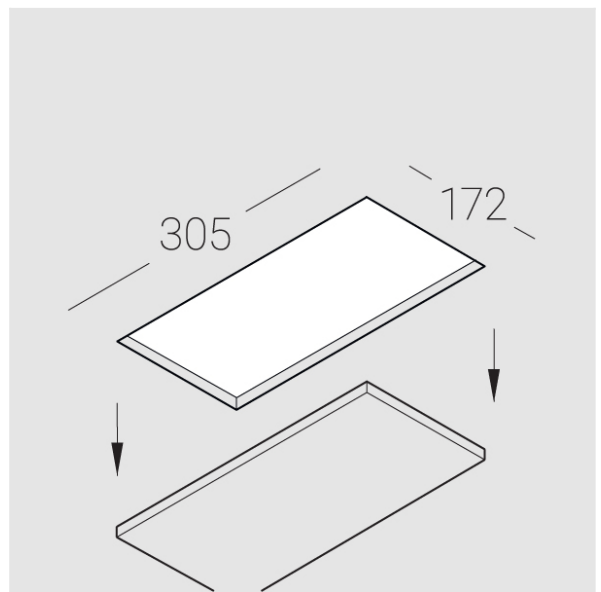

Trimless recessed luminaire

Twins R25 22W 930 IP44/20 DW

ze11009769

220-240 V

IP44

Ra >90

MAC 3

Compectation

Body	1
LED module	2
Conrol gear	1
Fastener	2
Screw x6	4
Screw self-tapping	2
Washer D5	4
Suction Cup	1

Dimming by TRIAC accessible on request

The manufacturer reserves the right to change the configuration of the LED luminaire.

Specifications

Measurements:	300x167x70 mm
Net weight:	1.82 kg
Double	
Body:	Gypsum
Illuminant:	LED
Electrical safety class:	II
Degree of protection:	IP44
Rated power:	21.1 w
Luminaire luminous flux*:	1534 lm
Light output*:	73 lm/w
Colorful temperature*:	3000 K
Color rendering index*:	Ra >90
Color temperature stability*:	MAC 3
cos *:	0.93
PRA:	LC 25/350-1050/50 bDW SC PRE2