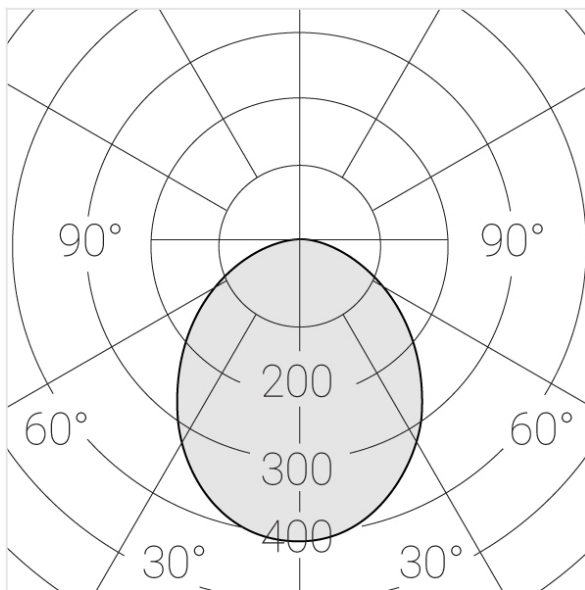

Trimless recessed luminaire

Twins S05 16W 830

ze11009441

220-240 V

IP20

Ra >80

MAC 3

Compectation

Specifications

Measurements:	232x137x50 mm
Net weight:	1.16 kg
Double	
Body:	Gypsum
Illuminant:	LED
Electrical safety class:	II
Degree of protection:	IP20
Rated power:	15.6 w
Luminaire luminous flux*:	1414 lm
Light output*:	91 lm/w
Colorful temperature*:	3000 K
Color rendering index*:	Ra >80
Color temperature stability*:	MAC 3
cos *:	0.4
PRA:	Mean Well APC-8-250