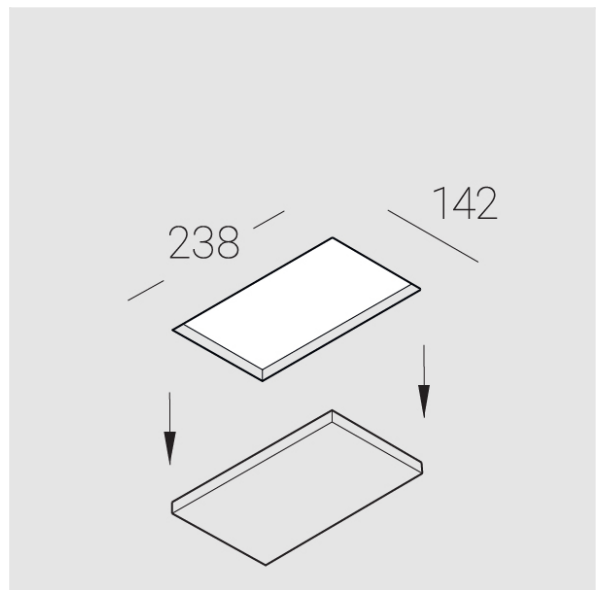

Trimless recessed luminaire

Twins S05 16W 830

ze11009441

220-240 V

IP20

Ra >80

MAC 3

Compectation

Body	1
LED module	2
Conrol gear	2
Fastener	2
Screw x6	4
Screw self-tapping	2
Washer D5	4
Suction Cup	1

Dimming by TRIAC accessible on request

The manufacturer reserves the right to change the configuration of the LED luminaire.

Specifications

Measurements:	232x137x50 mm
Net weight:	1.16 kg
Double	
Body:	Gypsum
Illuminant:	LED
Electrical safety class:	II
Degree of protection:	IP20
Rated power:	15.6 w
Luminaire luminous flux*:	1414 lm
Light output*:	91 lm/w
Colorful temperature*:	3000 K
Color rendering index*:	Ra >80
Color temperature stability*:	MAC 3
cos *:	0.4
PRA:	Mean Well APC-8-250