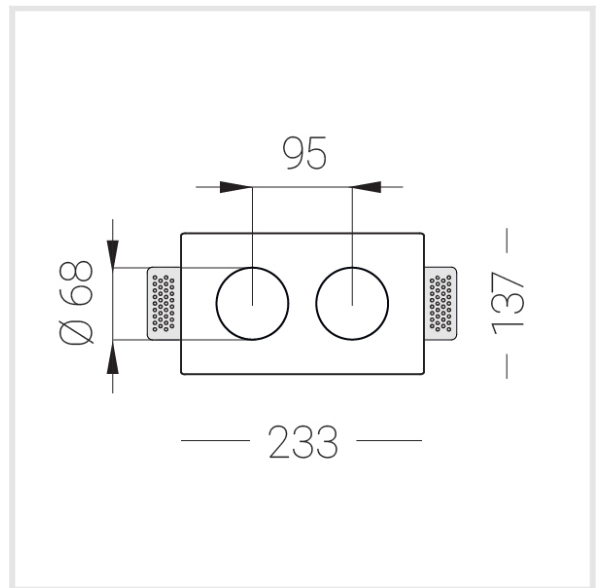

Trimless recessed luminaire

Twins S05 16W 830

ze11009441

220-240 V

IP20

Ra >80

MAC 3

Compectation

Body	1
LED module	2
Conrol gear	2
Fastener	2
Screw x6	4
Screw self-tapping	2
Washer D5	4
Suction Cup	1

Dimming by TRIAC accessible on request

The manufacturer reserves the right to change the configuration of the LED luminaire.

Specifications

Measurements:	232x137x50 mm
Net weight:	1.16 kg
Double	
Body:	Gypsum
Illuminant:	LED
Electrical safety class:	II
Degree of protection:	IP20
Rated power:	15.6 w
Luminaire luminous flux*:	1414 lm
Light output*:	91 lm/w
Colorful temperature*:	3000 K
Color rendering index*:	Ra >80
Color temperature stability*:	MAC 3
cos *:	0.4
PRA:	Mean Well APC-8-250