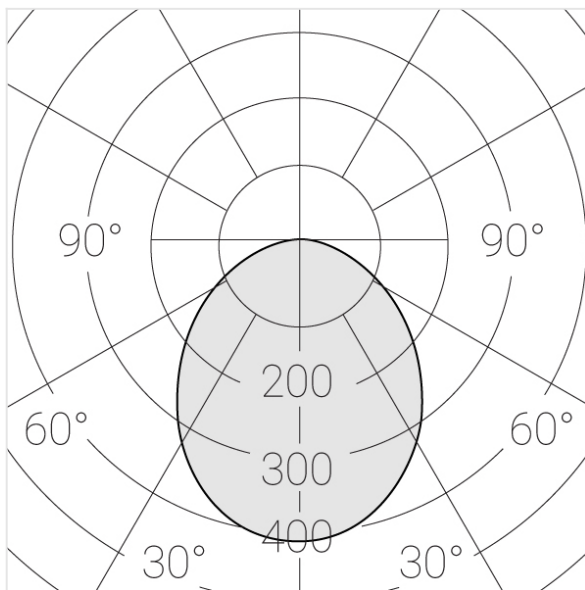

Trimless recessed luminaire

Twins S05 22W 830

ze11009501

220-240 V

IP20

Ra >80

MAC 3

Compectation

Specifications

Measurements:	232x137x50 mm
Net weight:	1.22 kg
Double	
Body:	Gypsum
Illuminant:	LED
Electrical safety class:	II
Degree of protection:	IP20
Rated power:	22.4 w
Luminaire luminous flux*:	1936 lm
Light output*:	86 lm/w
Colorful temperature*:	3000 K
Color rendering index*:	Ra >80
Color temperature stability*:	MAC 3
cos *:	0.5
PRA:	Mean Well APC-12-350