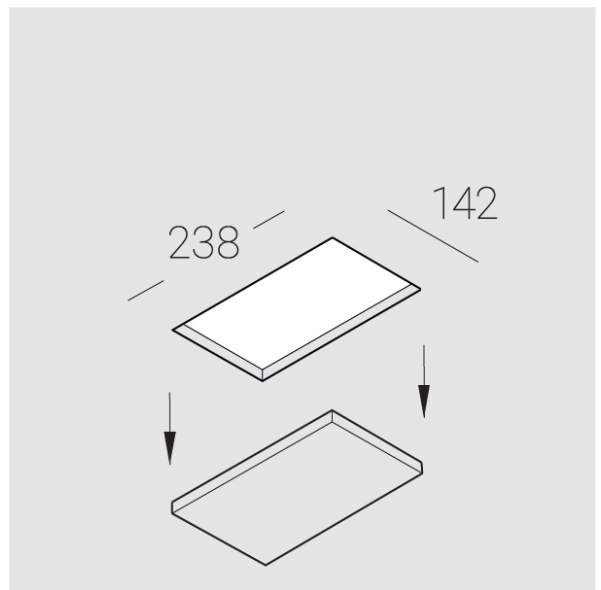

Trimless recessed luminaire

Twins S05 22W 830

ze11009501

220-240 V

IP20

Ra >80

MAC 3

Compectation

Body	1
LED module	2
Conrol gear	2
Fastener	2
Screw x6	4
Screw self-tapping	2
Washer D5	4
Suction Cup	1

Dimming by TRIAC accessible on request

The manufacturer reserves the right to change the configuration of the LED luminaire.

Specifications

Measurements:	232x137x50 mm
Net weight:	1.22 kg
Double	
Body:	Gypsum
Illuminant:	LED
Electrical safety class:	II
Degree of protection:	IP20
Rated power:	22.4 w
Luminaire luminous flux*:	1936 lm
Light output*:	86 lm/w
Colorful temperature*:	3000 K
Color rendering index*:	Ra >80
Color temperature stability*:	MAC 3
cos *:	0.5
PRA:	Mean Well APC-12-350