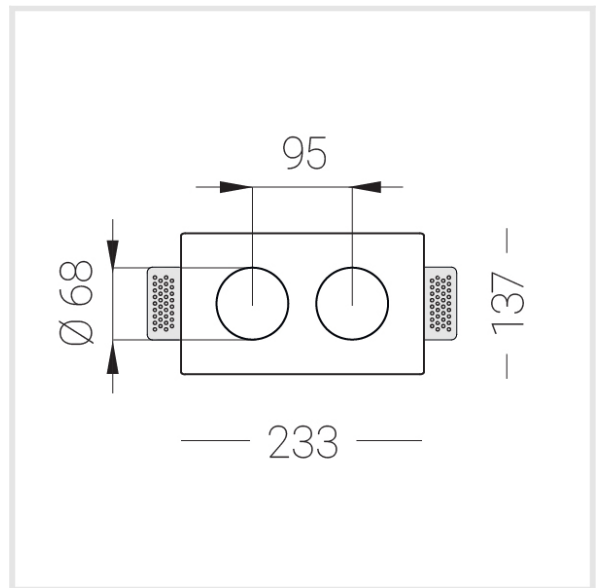

Trimless recessed luminaire

Twins S05 22W 830

ze11009501

220-240 V

IP20

Ra >80

MAC 3

Compectation

Body	1
LED module	2
Conrol gear	2
Fastener	2
Screw x6	4
Screw self-tapping	2
Washer D5	4
Suction Cup	1

Dimming by TRIAC accessible on request

The manufacturer reserves the right to change the configuration of the LED luminaire.

Specifications

Measurements:	232x137x50 mm
Net weight:	1.22 kg
Double	
Body:	Gypsum
Illuminant:	LED
Electrical safety class:	II
Degree of protection:	IP20
Rated power:	22.4 w
Luminaire luminous flux*:	1936 lm
Light output*:	86 lm/w
Colorful temperature*:	3000 K
Color rendering index*:	Ra >80
Color temperature stability*:	MAC 3
cos *:	0.5
PRA:	Mean Well APC-12-350