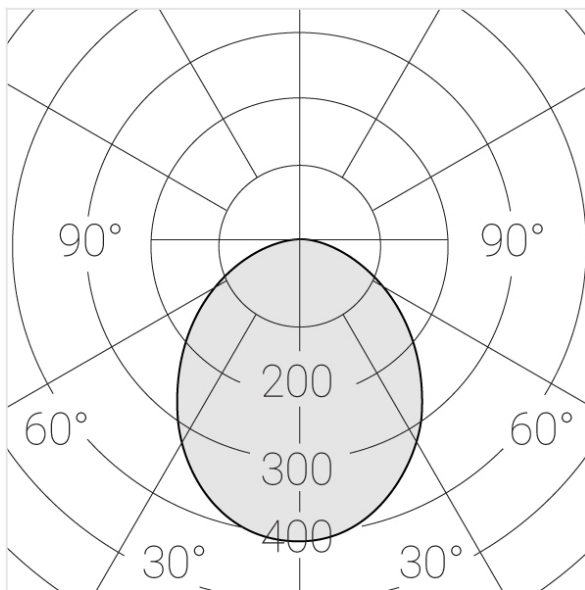

Trimless recessed luminaire

Twins S05 16W 930

ze11009444

220-240 V

IP20

Ra >90

MAC 3

Compectation

Specifications

Measurements:	232x137x50 mm
Net weight:	1.16 kg
Double	
Body:	Gypsum
Illuminant:	LED
Electrical safety class:	II
Degree of protection:	IP20
Rated power:	15.6 w
Luminaire luminous flux*:	1219 lm
Light output*:	78 lm/w
Colorful temperature*:	3000 K
Color rendering index*:	Ra >90
Color temperature stability*:	MAC 3
cos *:	0.4
PRA:	Mean Well APC-8-250