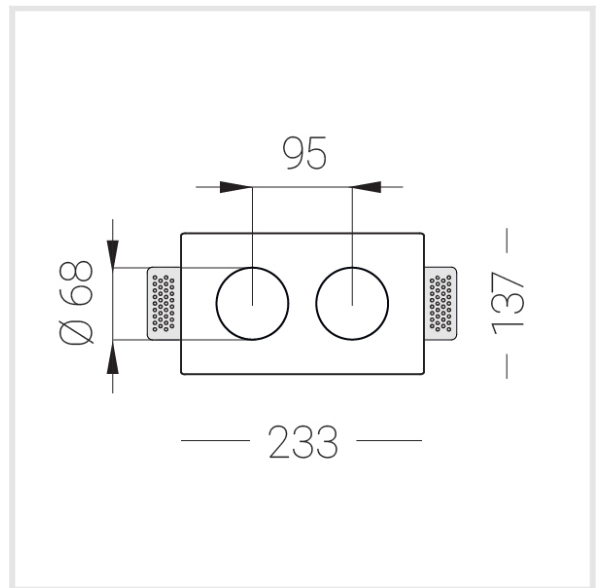

Trimless recessed luminaire

Twins S05 16W 930

ze11009444

220-240 V

IP20

Ra >90

MAC 3

Compectation

Body	1
LED module	2
Conrol gear	2
Fastener	2
Screw x6	4
Screw self-tapping	2
Washer D5	4
Suction Cup	1

Dimming by TRIAC accessible on request

The manufacturer reserves the right to change the configuration of the LED luminaire.

Specifications

Measurements:	232x137x50 mm
Net weight:	1.16 kg
Double	
Body:	Gypsum
Illuminant:	LED
Electrical safety class:	II
Degree of protection:	IP20
Rated power:	15.6 w
Luminaire luminous flux*:	1219 lm
Light output*:	78 lm/w
Colorful temperature*:	3000 K
Color rendering index*:	Ra >90
Color temperature stability*:	MAC 3
cos *:	0.4
PRA:	Mean Well APC-8-250