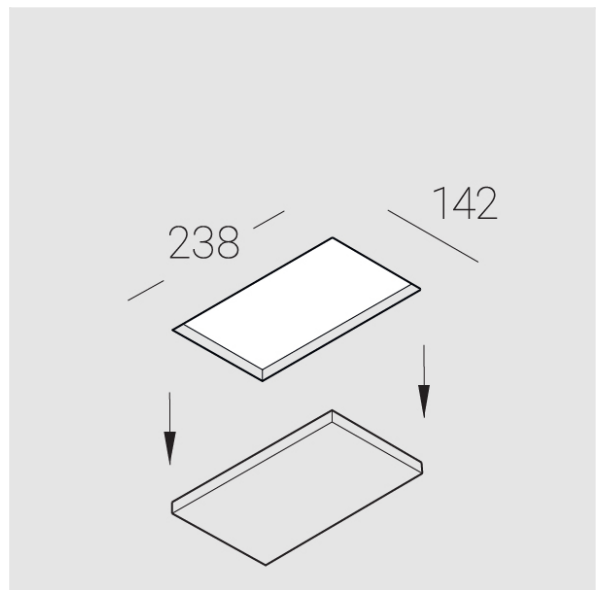

Trimless recessed luminaire

Twins S05 16W 930

ze11009444

220-240 V

IP20

Ra >90

MAC 3

Compectation

Body	1
LED module	2
Conrol gear	2
Fastener	2
Screw x6	4
Screw self-tapping	2
Washer D5	4
Suction Cup	1

Dimming by TRIAC accessible on request

The manufacturer reserves the right to change the configuration of the LED luminaire.

Specifications

Measurements:	232x137x50 mm
Net weight:	1.16 kg
Double	
Body:	Gypsum
Illuminant:	LED
Electrical safety class:	II
Degree of protection:	IP20
Rated power:	15.6 w
Luminaire luminous flux*:	1219 lm
Light output*:	78 lm/w
Colorful temperature*:	3000 K
Color rendering index*:	Ra >90
Color temperature stability*:	MAC 3
cos *:	0.4
PRA:	Mean Well APC-8-250