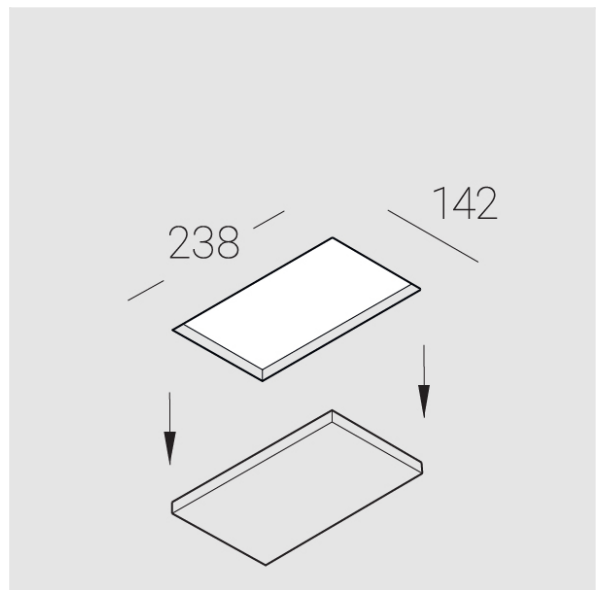

Trimless recessed luminaire

Twins S05 22W 930

ze11009504

220-240 V

IP20

Ra >90

MAC 3

Compectation

Body	1
LED module	2
Conrol gear	2
Fastener	2
Screw x6	4
Screw self-tapping	2
Washer D5	4
Suction Cup	1

Dimming by TRIAC accessible on request

The manufacturer reserves the right to change the configuration of the LED luminaire.

Specifications

Measurements:	232x137x50 mm
Net weight:	1.22 kg
Double	
Body:	Gypsum
Illuminant:	LED
Electrical safety class:	II
Degree of protection:	IP20
Rated power:	22.4 w
Luminaire luminous flux*:	1669 lm
Light output*:	75 lm/w
Colorful temperature*:	3000 K
Color rendering index*:	Ra >90
Color temperature stability*:	MAC 3
cos *:	0.5
PRA:	Mean Well APC-12-350