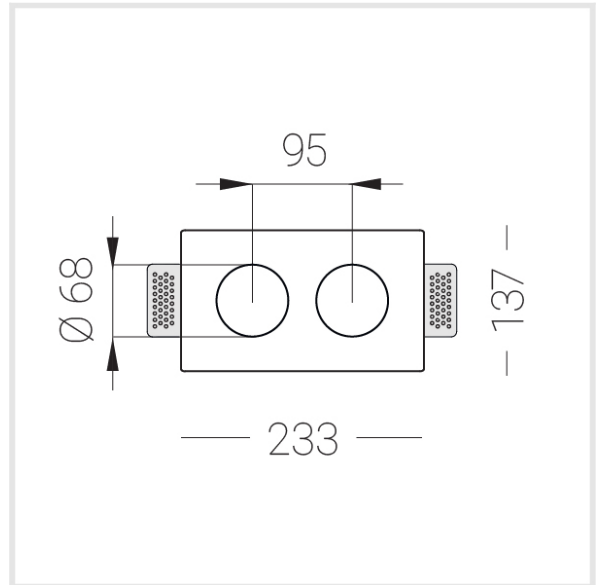

Trimless recessed luminaire

Twins S05 22W 930

ze11009504

220-240 V

IP20

Ra >90

MAC 3

Compectation

Body	1
LED module	2
Conrol gear	2
Fastener	2
Screw x6	4
Screw self-tapping	2
Washer D5	4
Suction Cup	1

Dimming by TRIAC accessible on request

The manufacturer reserves the right to change the configuration of the LED luminaire.

Specifications

Measurements:	232x137x50 mm
Net weight:	1.22 kg
Double	
Body:	Gypsum
Illuminant:	LED
Electrical safety class:	II
Degree of protection:	IP20
Rated power:	22.4 w
Luminaire luminous flux*:	1669 lm
Light output*:	75 lm/w
Colorful temperature*:	3000 K
Color rendering index*:	Ra >90
Color temperature stability*:	MAC 3
cos *:	0.5
PRA:	Mean Well APC-12-350