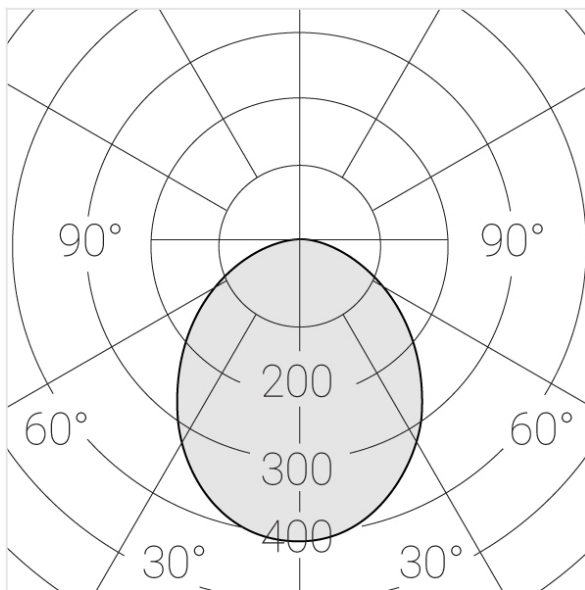

Trimless recessed luminaire

Twins S05 22W 930

ze11009504

220-240 V

IP20

Ra >90

MAC 3

Compectation

Specifications

Measurements:	232x137x50 mm
Net weight:	1.22 kg
Double	
Body:	Gypsum
Illuminant:	LED
Electrical safety class:	II
Degree of protection:	IP20
Rated power:	22.4 w
Luminaire luminous flux*:	1669 lm
Light output*:	75 lm/w
Colorful temperature*:	3000 K
Color rendering index*:	Ra >90
Color temperature stability*:	MAC 3
cos *:	0.5
PRA:	Mean Well APC-12-350