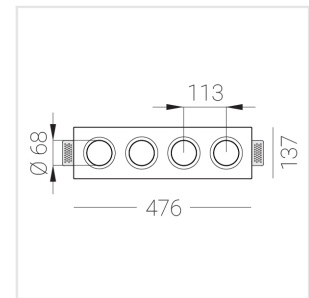

Trimless recessed luminaire

Zenit

Tetro A25 32W 830

ze11009641

220-240 V

IP20

Ra >80

MAC 3

Complectation

Body	1
LED module	4
Control gear	4
Fastener	2
Screw x6	4
Screw self-tapping	2
Washer D5	4
Suction Cup	1

Dimming by TRIAC accessible on request

Specifications

Measurements:	475x137x70 mm
Net weight:	2.48 kg
Quadruple	
Body:	Gypsum
Illuminant:	LED
Electrical safety class:	II
Degree of protection:	IP20
Rated power:	31.2 w
Luminaire luminous flux*:	2556 lm
Light output*:	82 lm/w
Colorful temperature*:	3000 K
Color rendering index*:	Ra >80
Color temperature stability*:	MAC 3
cos *:	0.4
PRA:	Mean Well APC-8-250