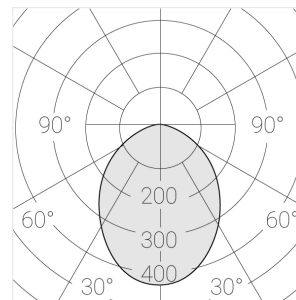

Complectation

Body	1
LED module	4
Control gear	4
Fastener	2
Screw x6	4
Screw self-tapping	2
Washer D5	4
Suction Cup	1

Dimming by TRIAC accessible on request

Specifications

Measurements:	475x137x70 mm
Net weight:	2.48 kg
Quadruple	
Body:	Gypsum
Illuminant:	LED
Electrical safety class:	II
Degree of protection:	IP20
Rated power:	31.2 w
Luminaire luminous flux*:	2556 lm
Light output*:	82 lm/w
Colorful temperature*:	3000 K
Color rendering index*:	Ra >80
Color temperature stability*:	MAC 3
cos *:	0.4
PRA:	Mean Well APC-8-250