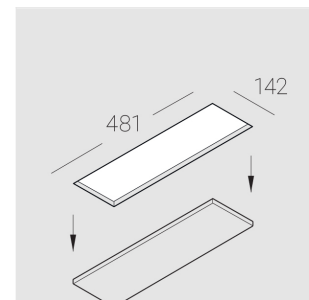

Complectation

Body	1
LED module	4
Control gear	4
Fastener	2
Screw x6	4
Screw self-tapping	2
Washer D5	4
Suction Cup	1

Dimming by TRIAC accessible on request

Specifications

Measurements:	475x137x70 mm
Net weight:	2.48 kg
Quadruple	
Body:	Gypsum
Illuminant:	LED
Electrical safety class:	II
Degree of protection:	IP20
Rated power:	31.2 w
Luminaire luminous flux*:	2556 lm
Light output*:	82 lm/w
Colorful temperature*:	3000 K
Color rendering index*:	Ra >80
Color temperature stability*:	MAC 3
cos *:	0.4
PRA:	Mean Well APC-8-250