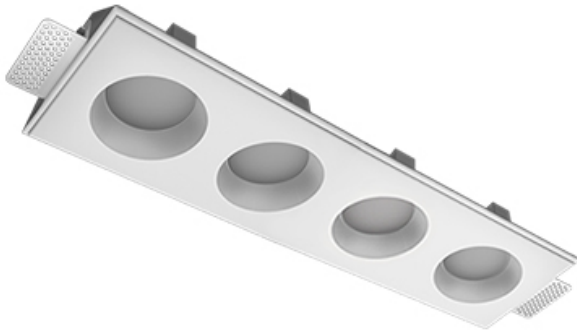

Trimless recessed luminaire

Zenit

Tetro A25 32W 830

ze11009641

220-240 V

IP20

Ra >80

MAC 3

Complectation

Body	1
LED module	4
Control gear	4
Fastener	2
Screw x6	4
Screw self-tapping	2
Washer D5	4
Suction Cup	1

Dimming by TRIAC accessible on request

Specifications

Measurements:	475x137x70 mm
Net weight:	2.48 kg
Quadruple	
Body:	Gypsum
Illuminant:	LED
Electrical safety class:	II
Degree of protection:	IP20
Rated power:	31.2 w
Luminaire luminous flux*:	2556 lm
Light output*:	82 lm/w
Colorful temperature*:	3000 K
Color rendering index*:	Ra >80
Color temperature stability*:	MAC 3
cos *:	0.4
PRA:	Mean Well APC-8-250