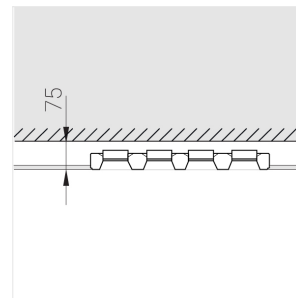

Trimless recessed luminaire

Zenit

Tetro A25 32W 830

ze11009641

220-240 V

IP20

Ra >80

MAC 3

Complectation

Body	1
LED module	4
Control gear	4
Fastener	2
Screw x6	4
Screw self-tapping	2
Washer D5	4
Suction Cup	1

Dimming by TRIAC accessible on request

Specifications

Measurements:	475x137x70 mm
Net weight:	2.48 kg
Quadruple	
Body:	Gypsum
Illuminant:	LED
Electrical safety class:	II
Degree of protection:	IP20
Rated power:	31.2 w
Luminaire luminous flux*:	2556 lm
Light output*:	82 lm/w
Colorful temperature*:	3000 K
Color rendering index*:	Ra >80
Color temperature stability*:	MAC 3
cos *:	0.4
PRA:	Mean Well APC-8-250