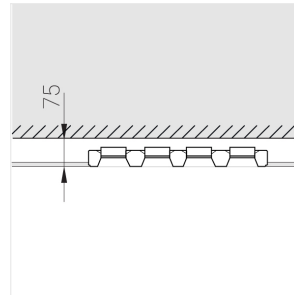

MAC 3

Complectation

Body	1
LED module	4
Control gear	4
Fastener	2
Screw x6	4
Screw self-tapping	2
Washer D5	4
Suction Cup	1

Dimming by TRIAC accessible on request

Specifications

Measurements:	475x137x70 mm
Net weight:	2.48 kg
Quadruple	
Body:	Gypsum
Illuminant:	LED
Electrical safety class:	II
Degree of protection:	IP20
Rated power:	31.2 w
Luminaire luminous flux*:	2028 lm
Light output*:	65 lm/w
Colorful temperature*:	2700 K
Color rendering index*:	Ra >90
Color temperature stability*:	MAC 3
cos *:	0.4
PRA:	Mean Well APC-8-250