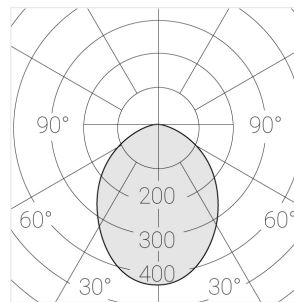

MAC 3

Complectation

Body	1
LED module	4
Control gear	4
Fastener	2
Screw x6	4
Screw self-tapping	2
Washer D5	4
Suction Cup	1

Dimming by TRIAC accessible on request

Specifications

Measurements:	475x137x70 mm
Net weight:	2.48 kg
Quadruple	
Body:	Gypsum
Illuminant:	LED
Electrical safety class:	II
Degree of protection:	IP20
Rated power:	31.2 w
Luminaire luminous flux*:	2028 lm
Light output*:	65 lm/w
Colorful temperature*:	2700 K
Color rendering index*:	Ra >90
Color temperature stability*:	MAC 3
cos *:	0.4
PRA:	Mean Well APC-8-250