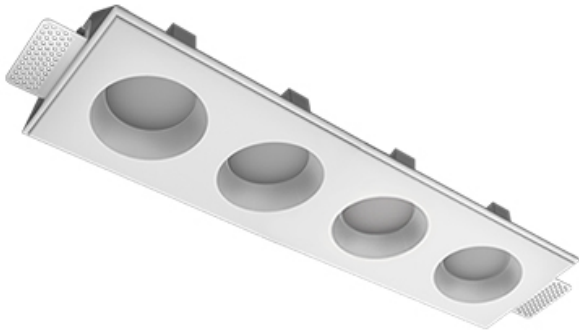

Trimless recessed luminaire

Zenit

Tetro A25 32W 927

ze11009643

ERC

220-240 V

IP20

Ra >90

MAC 3

Complectation

Body	1
LED module	4
Control gear	4
Fastener	2
Screw x6	4
Screw self-tapping	2
Washer D5	4
Suction Cup	1

Dimming by TRIAC accessible on request

Specifications

Measurements:	475x137x70 mm
Net weight:	2.48 kg
Quadruple	
Body:	Gypsum
Illuminant:	LED
Electrical safety class:	II
Degree of protection:	IP20
Rated power:	31.2 w
Luminaire luminous flux*:	2028 lm
Light output*:	65 lm/w
Colorful temperature*:	2700 K
Color rendering index*:	Ra >90
Color temperature stability*:	MAC 3
cos *:	0.4
PRA:	Mean Well APC-8-250