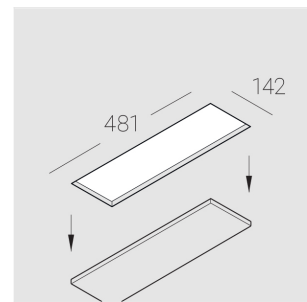

MAC 3

Complectation

Body	1
LED module	4
Control gear	4
Fastener	2
Screw x6	4
Screw self-tapping	2
Washer D5	4
Suction Cup	1

Dimming by TRIAC accessible on request

Specifications

Measurements:	475x137x70 mm
Net weight:	2.48 kg
Quadruple	
Body:	Gypsum
Illuminant:	LED
Electrical safety class:	II
Degree of protection:	IP20
Rated power:	31.2 w
Luminaire luminous flux*:	2028 lm
Light output*:	65 lm/w
Colorful temperature*:	2700 K
Color rendering index*:	Ra >90
Color temperature stability*:	MAC 3
cos *:	0.4
PRA:	Mean Well APC-8-250