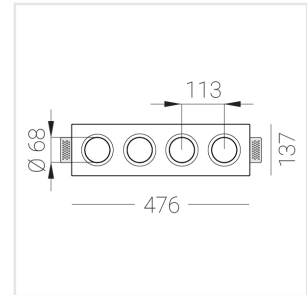

Trimless recessed luminaire

Zenit

Tetro A25 32W 927

ze11009643

ERC

220-240 V

IP20

Ra >90

MAC 3

Complectation

Body	1
LED module	4
Control gear	4
Fastener	2
Screw x6	4
Screw self-tapping	2
Washer D5	4
Suction Cup	1

Dimming by TRIAC accessible on request

Specifications

Measurements:	475x137x70 mm
Net weight:	2.48 kg
Quadruple	
Body:	Gypsum
Illuminant:	LED
Electrical safety class:	II
Degree of protection:	IP20
Rated power:	31.2 w
Luminaire luminous flux*:	2028 lm
Light output*:	65 lm/w
Colorful temperature*:	2700 K
Color rendering index*:	Ra >90
Color temperature stability*:	MAC 3
cos *:	0.4
PRA:	Mean Well APC-8-250