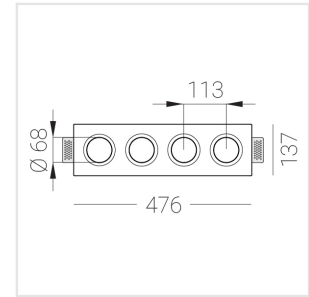

Trimless recessed luminaire

Zenit

Tetro A25 32W 930

ze11009644

220-240 V

IP20

Ra >90

MAC 3

Complectation

| | |
|--------------------|---|
| Body | 1 |
| LED module | 4 |
| Control gear | 4 |
| Fastener | 2 |
| Screw x6 | 4 |
| Screw self-tapping | 2 |
| Washer D5 | 4 |
| Suction Cup | 1 |

Dimming by TRIAC accessible on request

Specifications

| | |
|-------------------------------|---------------------|
| Measurements: | 475x137x70 mm |
| Net weight: | 2.48 kg |
| Quadruple | |
| Body: | Gypsum |
| Illuminant: | LED |
| Electrical safety class: | II |
| Degree of protection: | IP20 |
| Rated power: | 31.2 w |
| Luminaire luminous flux*: | 2204 lm |
| Light output*: | 71 lm/w |
| Colorful temperature*: | 3000 K |
| Color rendering index*: | Ra >90 |
| Color temperature stability*: | MAC 3 |
| cos *: | 0.4 |
| PRA: | Mean Well APC-8-250 |