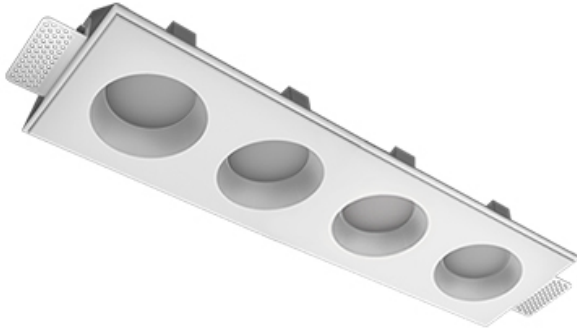

Trimless recessed luminaire

Zenit

Tetro A25 32W 930

ze11009644

220-240 V

IP20

Ra >90

MAC 3

Complectation

| | |
|--------------------|---|
| Body | 1 |
| LED module | 4 |
| Control gear | 4 |
| Fastener | 2 |
| Screw x6 | 4 |
| Screw self-tapping | 2 |
| Washer D5 | 4 |
| Suction Cup | 1 |

Dimming by TRIAC accessible on request

Specifications

| | |
|-------------------------------|---------------------|
| Measurements: | 475x137x70 mm |
| Net weight: | 2.48 kg |
| Quadruple | |
| Body: | Gypsum |
| Illuminant: | LED |
| Electrical safety class: | II |
| Degree of protection: | IP20 |
| Rated power: | 31.2 w |
| Luminaire luminous flux*: | 2204 lm |
| Light output*: | 71 lm/w |
| Colorful temperature*: | 3000 K |
| Color rendering index*: | Ra >90 |
| Color temperature stability*: | MAC 3 |
| cos *: | 0.4 |
| PRA: | Mean Well APC-8-250 |