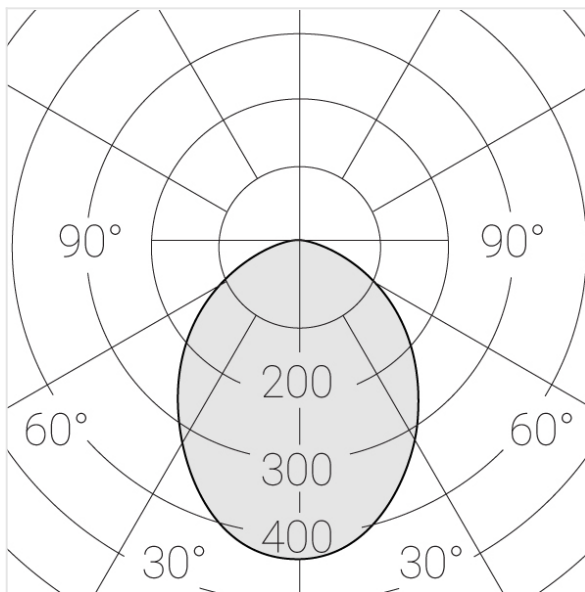

Trimless recessed luminaire

Tetro A25 32W 930

ze11009644

220-240 V

IP20

Ra >90

MAC 3

Compectation

Specifications

Measurements:	475x137x70 mm
Net weight:	2.48 kg
Quadruple	
Body:	Gypsum
Illuminant:	LED
Electrical safety class:	II
Degree of protection:	IP20
Rated power:	31.2 w
Luminaire luminous flux*:	2204 lm
Light output*:	71 lm/w
Colorful temperature*:	3000 K
Color rendering index*:	Ra >90
Color temperature stability*:	MAC 3
cos *:	0.4
PRA:	Mean Well APC-8-250