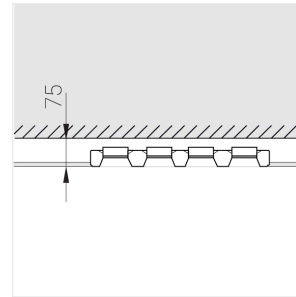

Complectation

| | |
|--------------------|---|
| Body | 1 |
| LED module | 4 |
| Control gear | 4 |
| Fastener | 2 |
| Screw x6 | 4 |
| Screw self-tapping | 2 |
| Washer D5 | 4 |
| Suction Cup | 1 |

Dimming by TRIAC accessible on request

Specifications

| | |
|-------------------------------|---------------------|
| Measurements: | 475x137x70 mm |
| Net weight: | 2.48 kg |
| Quadruple | |
| Body: | Gypsum |
| Illuminant: | LED |
| Electrical safety class: | II |
| Degree of protection: | IP20 |
| Rated power: | 31.2 w |
| Luminaire luminous flux*: | 2204 lm |
| Light output*: | 71 lm/w |
| Colorful temperature*: | 3000 K |
| Color rendering index*: | Ra >90 |
| Color temperature stability*: | MAC 3 |
| cos *: | 0.4 |
| PRA: | Mean Well APC-8-250 |