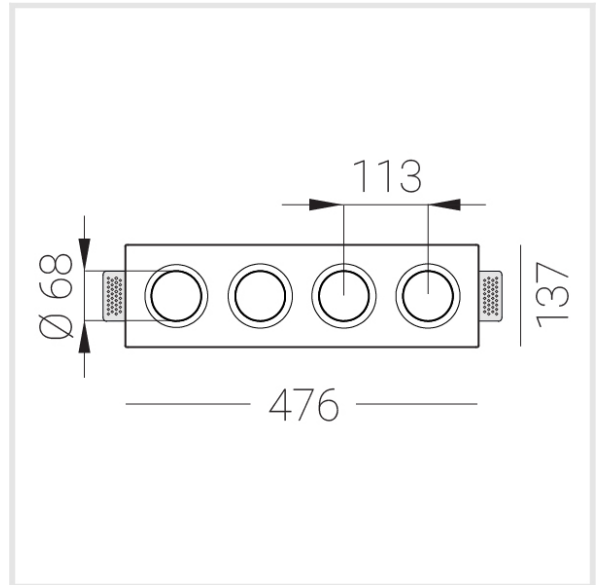

Trimless recessed luminaire

Tetro A25 32W 930

ze11009644

220-240 V

IP20

Ra >90

MAC 3

Compectation

Body	1
LED module	4
Conrol gear	4
Fastener	2
Screw x6	4
Screw self-tapping	2
Washer D5	4
Suction Cup	1

Dimming by TRIAC accessible on request

The manufacturer reserves the right to change the configuration of the LED luminaire.

Specifications

Measurements:	475x137x70 mm
Net weight:	2.48 kg
Quadruple	
Body:	Gypsum
Illuminant:	LED
Electrical safety class:	II
Degree of protection:	IP20
Rated power:	31.2 w
Luminaire luminous flux*:	2204 lm
Light output*:	71 lm/w
Colorful temperature*:	3000 K
Color rendering index*:	Ra >90
Color temperature stability*:	MAC 3
cos *:	0.4
PRA:	Mean Well APC-8-250