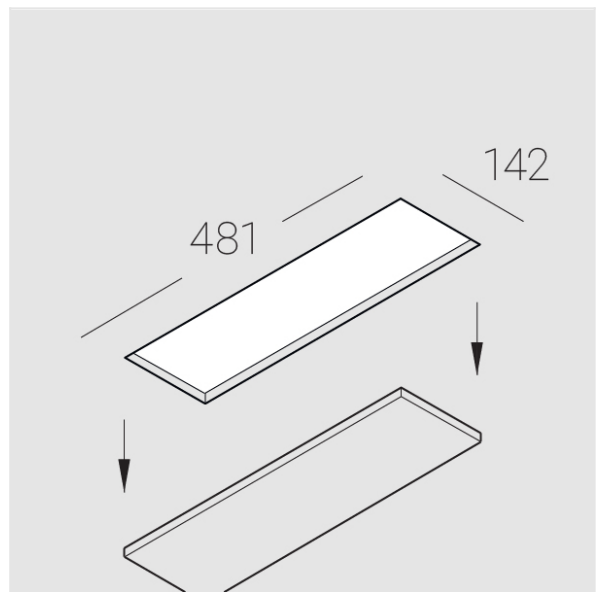

Trimless recessed luminaire

Tetro A25 32W 930

ze11009644

220-240 V

IP20

Ra >90

MAC 3

Compectation

Body	1
LED module	4
Conrol gear	4
Fastener	2
Screw x6	4
Screw self-tapping	2
Washer D5	4
Suction Cup	1

Dimming by TRIAC accessible on request

The manufacturer reserves the right to change the configuration of the LED luminaire.

Specifications

Measurements:	475x137x70 mm
Net weight:	2.48 kg
Quadruple	
Body:	Gypsum
Illuminant:	LED
Electrical safety class:	II
Degree of protection:	IP20
Rated power:	31.2 w
Luminaire luminous flux*:	2204 lm
Light output*:	71 lm/w
Colorful temperature*:	3000 K
Color rendering index*:	Ra >90
Color temperature stability*:	MAC 3
cos *:	0.4
PRA:	Mean Well APC-8-250