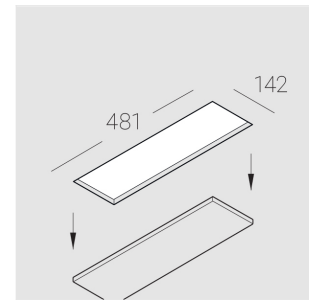

Trimless recessed luminaire

Zenit

Tetro A25 32W 930

ze11009644

220-240 V

IP20

Ra >90

MAC 3

Complectation

Body	1
LED module	4
Control gear	4
Fastener	2
Screw x6	4
Screw self-tapping	2
Washer D5	4
Suction Cup	1

Dimming by TRIAC accessible on request

Specifications

Measurements:	475x137x70 mm
Net weight:	2.48 kg
Quadruple	
Body:	Gypsum
Illuminant:	LED
Electrical safety class:	II
Degree of protection:	IP20
Rated power:	31.2 w
Luminaire luminous flux*:	2204 lm
Light output*:	71 lm/w
Colorful temperature*:	3000 K
Color rendering index*:	Ra >90
Color temperature stability*:	MAC 3
cos *:	0.4
PRA:	Mean Well APC-8-250

All parameters marked with * are calculated values. Zenith uses tried and tested components from leading suppliers. However, it is possible for some LED technology-related faults to occur over the life of the product.