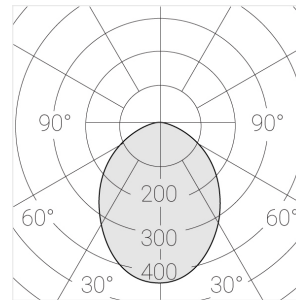

Trimless recessed luminaire

Zenit

Tetro A25 32W 930

ze11009644

220-240 V

IP20

Ra >90

MAC 3

Complectation

Body	1
LED module	4
Control gear	4
Fastener	2
Screw x6	4
Screw self-tapping	2
Washer D5	4
Suction Cup	1

Dimming by TRIAC accessible on request

Specifications

Measurements:	475x137x70 mm
Net weight:	2.48 kg
Quadruple	
Body:	Gypsum
Illuminant:	LED
Electrical safety class:	II
Degree of protection:	IP20
Rated power:	31.2 w
Luminaire luminous flux*:	2204 lm
Light output*:	71 lm/w
Colorful temperature*:	3000 K
Color rendering index*:	Ra >90
Color temperature stability*:	MAC 3
cos *:	0.4
PRA:	Mean Well APC-8-250

All parameters marked with * are calculated values. Zenith uses tried and tested components from leading suppliers. However, it is possible for some LED technology-related faults to occur over the life of the product.