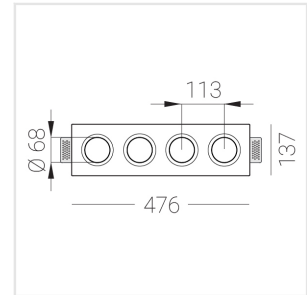

Trimless recessed luminaire

Zenit

Tetro A25 44W 930

ze11009684

ERC

220-240 V

IP20

Ra >90

MAC 3

Complectation

Body	1
LED module	4
Control gear	4
Fastener	2
Screw x6	4
Screw self-tapping	2
Washer D5	4
Suction Cup	1

Dimming by TRIAC accessible on request

Specifications

Measurements:	475x137x70 mm
Net weight:	2.6 kg
Quadruple	
Body:	Gypsum
Illuminant:	LED
Electrical safety class:	II
Degree of protection:	IP20
Rated power:	44.8 w
Luminaire luminous flux*:	3017 lm
Light output*:	67 lm/w
Colorful temperature*:	3000 K
Color rendering index*:	Ra >90
Color temperature stability*:	MAC 3
cos *:	0.5
PRA:	Mean Well APC-12-350