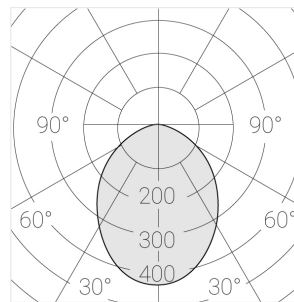

MAC 3

Complectation

Body	1
LED module	4
Control gear	4
Fastener	2
Screw x6	4
Screw self-tapping	2
Washer D5	4
Suction Cup	1

Dimming by TRIAC accessible on request

Specifications

Measurements:	475x137x70 mm
Net weight:	2.6 kg
Quadruple	
Body:	Gypsum
Illuminant:	LED
Electrical safety class:	II
Degree of protection:	IP20
Rated power:	44.8 w
Luminaire luminous flux*:	3017 lm
Light output*:	67 lm/w
Colorful temperature*:	3000 K
Color rendering index*:	Ra >90
Color temperature stability*:	MAC 3
cos *:	0.5
PRA:	Mean Well APC-12-350