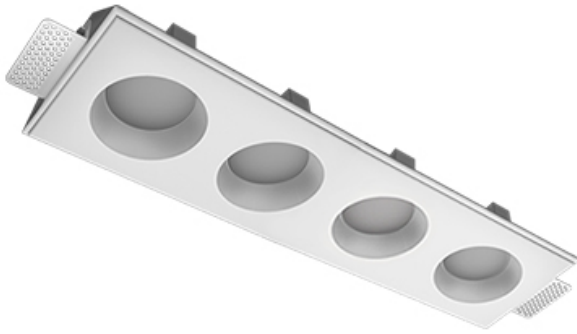

Trimless recessed luminaire

Zenit

Tetro A25 44W 930

ze11009684

ERC

220-240 V

IP20

Ra >90

MAC 3

Complectation

Body	1
LED module	4
Control gear	4
Fastener	2
Screw x6	4
Screw self-tapping	2
Washer D5	4
Suction Cup	1

Dimming by TRIAC accessible on request

Specifications

Measurements:	475x137x70 mm
Net weight:	2.6 kg
Quadruple	
Body:	Gypsum
Illuminant:	LED
Electrical safety class:	II
Degree of protection:	IP20
Rated power:	44.8 w
Luminaire luminous flux*:	3017 lm
Light output*:	67 lm/w
Colorful temperature*:	3000 K
Color rendering index*:	Ra >90
Color temperature stability*:	MAC 3
cos *:	0.5
PRA:	Mean Well APC-12-350