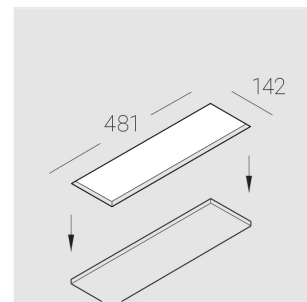

MAC 3

Complectation

Body	1
LED module	4
Control gear	4
Fastener	2
Screw x6	4
Screw self-tapping	2
Washer D5	4
Suction Cup	1

Dimming by TRIAC accessible on request

Specifications

Measurements:	475x137x70 mm
Net weight:	2.6 kg
Quadruple	
Body:	Gypsum
Illuminant:	LED
Electrical safety class:	II
Degree of protection:	IP20
Rated power:	44.8 w
Luminaire luminous flux*:	3017 lm
Light output*:	67 lm/w
Colorful temperature*:	3000 K
Color rendering index*:	Ra >90
Color temperature stability*:	MAC 3
cos *:	0.5
PRA:	Mean Well APC-12-350