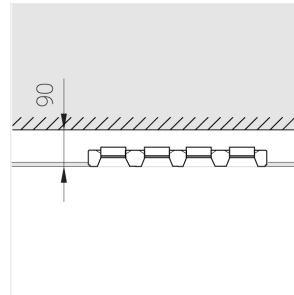

Trimless recessed luminaire

Zenit

Tetro A25 44W 930

ze11009684

ERC

220-240 V

IP20

Ra >90

MAC 3

Complectation

Body	1
LED module	4
Control gear	4
Fastener	2
Screw x6	4
Screw self-tapping	2
Washer D5	4
Suction Cup	1

Dimming by TRIAC accessible on request

Specifications

Measurements:	475x137x70 mm
Net weight:	2.6 kg
Quadruple	
Body:	Gypsum
Illuminant:	LED
Electrical safety class:	II
Degree of protection:	IP20
Rated power:	44.8 w
Luminaire luminous flux*:	3017 lm
Light output*:	67 lm/w
Colorful temperature*:	3000 K
Color rendering index*:	Ra >90
Color temperature stability*:	MAC 3
cos *:	0.5
PRA:	Mean Well APC-12-350