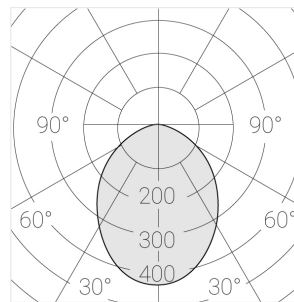

Complectation

Body	1
LED module	4
Control gear	1
Fastener	2
Screw x6	4
Screw self-tapping	2
Washer D5	4
Suction Cup	1

Dimming by TRIAC accessible on request

Specifications

Measurements:	475x137x70 mm
Net weight:	2.45 kg
Quadruple	
Body:	Gypsum
Illuminant:	LED
Electrical safety class:	II
Degree of protection:	IP20
Rated power:	29.1 W
Luminaire luminous flux*:	2556 lm
Light output*:	88 lm/W
Colorful temperature*:	3000 K
Color rendering index*:	Ra >80
Color temperature stability*:	MAC 3
cos *:	0.94
PRA:	LCA 45W 500-1400mA one4all SC PRE