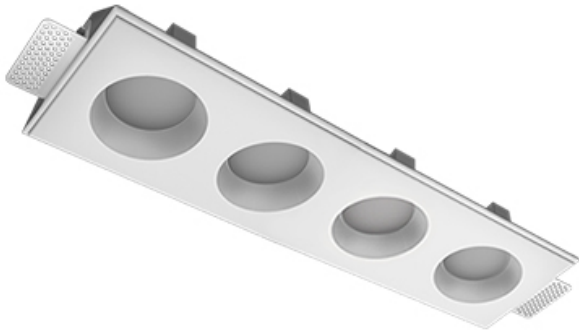

Trimless recessed luminaire

Zenit

Tetro A25 32W 830 DA

ze11009656

220-240 V

IP20

Ra >80

MAC 3

Complectation

Body	1
LED module	4
Control gear	1
Fastener	2
Screw x6	4
Screw self-tapping	2
Washer D5	4
Suction Cup	1

Dimming by TRIAC accessible on request

Specifications

Measurements:	475x137x70 mm
Net weight:	2.45 kg
Quadruple	
Body:	Gypsum
Illuminant:	LED
Electrical safety class:	II
Degree of protection:	IP20
Rated power:	29.1 W
Luminaire luminous flux*:	2556 lm
Light output*:	88 lm/W
Colorful temperature*:	3000 K
Color rendering index*:	Ra >80
Color temperature stability*:	MAC 3
cos *:	0.94
PRA:	LCA 45W 500-1400mA one4all SC PRE