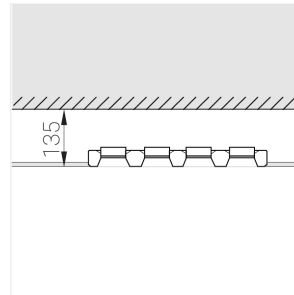

Trimless recessed luminaire

Zenit

Tetro A25 32W 830 DA

ze11009656

220-240 V

IP20

Ra >80

MAC 3

Complectation

Body	1
LED module	4
Control gear	1
Fastener	2
Screw x6	4
Screw self-tapping	2
Washer D5	4
Suction Cup	1

Dimming by TRIAC accessible on request

Specifications

Measurements:	475x137x70 mm
Net weight:	2.45 kg
Quadruple	
Body:	Gypsum
Illuminant:	LED
Electrical safety class:	II
Degree of protection:	IP20
Rated power:	29.1 W
Luminaire luminous flux*:	2556 lm
Light output*:	88 lm/W
Colorful temperature*:	3000 K
Color rendering index*:	Ra >80
Color temperature stability*:	MAC 3
cos *:	0.94
PRA:	LCA 45W 500-1400mA one4all SC PRE