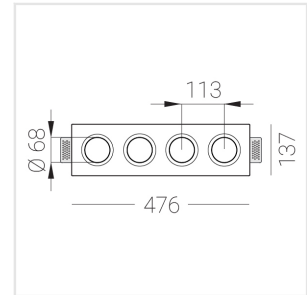

Trimless recessed luminaire

Zenit

Tetro A25 32W 830 DA

ze11009656

220-240 V

IP20

Ra >80

MAC 3

Complectation

Body	1
LED module	4
Control gear	1
Fastener	2
Screw x6	4
Screw self-tapping	2
Washer D5	4
Suction Cup	1

Dimming by TRIAC accessible on request

Specifications

Measurements:	475x137x70 mm
Net weight:	2.45 kg
Quadruple	
Body:	Gypsum
Illuminant:	LED
Electrical safety class:	II
Degree of protection:	IP20
Rated power:	29.1 W
Luminaire luminous flux*:	2556 lm
Light output*:	88 lm/W
Colorful temperature*:	3000 K
Color rendering index*:	Ra >80
Color temperature stability*:	MAC 3
cos *:	0.94
PRA:	LCA 45W 500-1400mA one4all SC PRE