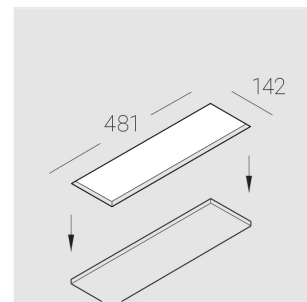

Complectation

Body	1
LED module	4
Control gear	1
Fastener	2
Screw x6	4
Screw self-tapping	2
Washer D5	4
Suction Cup	1

Dimming by TRIAC accessible on request

Specifications

Measurements:	475x137x70 mm
Net weight:	2.45 kg
Quadruple	
Body:	Gypsum
Illuminant:	LED
Electrical safety class:	II
Degree of protection:	IP20
Rated power:	29.1 W
Luminaire luminous flux*:	2556 lm
Light output*:	88 lm/W
Colorful temperature*:	3000 K
Color rendering index*:	Ra >80
Color temperature stability*:	MAC 3
cos *:	0.94
PRA:	LCA 45W 500-1400mA one4all SC PRE