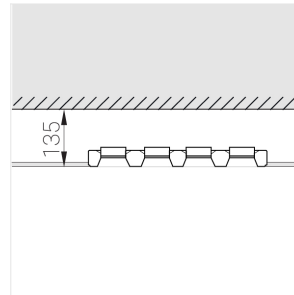

# Trimless recessed luminaire

Zenit

Tetro A25 44W 830 DA

ze11009696

220-240 V

IP20

Ra >80

MAC 3

## Specifications

Measurements:	475x137x70 mm
Net weight:	2.45 kg
Quadruple	
Body:	Gypsum
Illuminant:	LED
Electrical safety class:	II
Degree of protection:	IP20
Rated power:	41.5 w
Luminaire luminous flux*:	3499 lm
Light output*:	84 lm/w
Colorful temperature*:	3000 K
Color rendering index*:	Ra >80
Color temperature stability*:	MAC 3
cos *:	0.97
PRA:	LCA 45W 500-1400mA one4all SC PRE