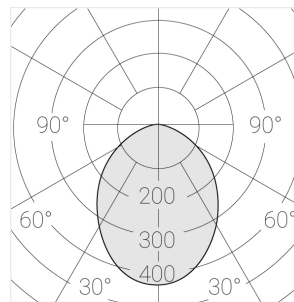

Trimless recessed luminaire

Zenit

Tetro A25 44W 830 DA

ze11009696

220-240 V

IP20

Ra >80

MAC 3

Complectation

Body	1
LED module	4
Control gear	1
Fastener	2
Screw x6	4
Screw self-tapping	2
Washer D5	4
Suction Cup	1

Dimming by TRIAC accessible on request

Specifications

Measurements:	475x137x70 mm
Net weight:	2.45 kg
Quadruple	
Body:	Gypsum
Illuminant:	LED
Electrical safety class:	II
Degree of protection:	IP20
Rated power:	41.5 w
Luminaire luminous flux*:	3499 lm
Light output*:	84 lm/w
Colorful temperature*:	3000 K
Color rendering index*:	Ra >80
Color temperature stability*:	MAC 3
cos *:	0.97
PRA:	LCA 45W 500-1400mA one4all SC PRE

All parameters marked with * are calculated values. Zenith uses tried and tested components from leading suppliers. However, it is possible for some LED technology-related faults to occur over the life of the product.