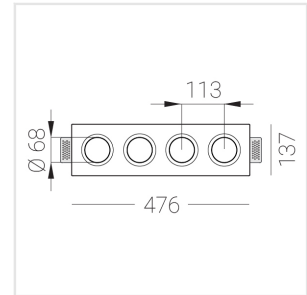

# Trimless recessed luminaire

Zenit

Tetro A25 44W 830 DA

ze11009696

220-240 V

IP20

Ra >80

MAC 3

## Complectation

Body	1
LED module	4
Control gear	1
Fastener	2
Screw x6	4
Screw self-tapping	2
Washer D5	4
Suction Cup	1

Dimming by TRIAC accessible on request

## Specifications

Measurements:	475x137x70 mm
Net weight:	2.45 kg
Quadruple	
Body:	Gypsum
Illuminant:	LED
Electrical safety class:	II
Degree of protection:	IP20
Rated power:	41.5 w
Luminaire luminous flux*:	3499 lm
Light output*:	84 lm/w
Colorful temperature*:	3000 K
Color rendering index*:	Ra >80
Color temperature stability*:	MAC 3
cos *:	0.97
PRA:	LCA 45W 500-1400mA one4all SC PRE