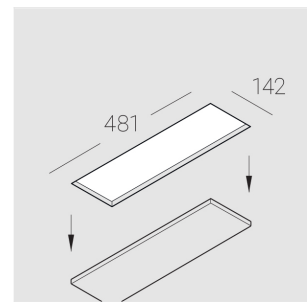

Trimless recessed luminaire

Zenit

Tetro A25 44W 830 DA

ze11009696

220-240 V

IP20

Ra >80

MAC 3

Complectation

Body	1
LED module	4
Control gear	1
Fastener	2
Screw x6	4
Screw self-tapping	2
Washer D5	4
Suction Cup	1

Dimming by TRIAC accessible on request

Specifications

Measurements:	475x137x70 mm
Net weight:	2.45 kg
Quadruple	
Body:	Gypsum
Illuminant:	LED
Electrical safety class:	II
Degree of protection:	IP20
Rated power:	41.5 w
Luminaire luminous flux*:	3499 lm
Light output*:	84 lm/w
Colorful temperature*:	3000 K
Color rendering index*:	Ra >80
Color temperature stability*:	MAC 3
cos *:	0.97
PRA:	LCA 45W 500-1400mA one4all SC PRE

All parameters marked with * are calculated values. Zenith uses tried and tested components from leading suppliers. However, it is possible for some LED technology-related faults to occur over the life of the product.