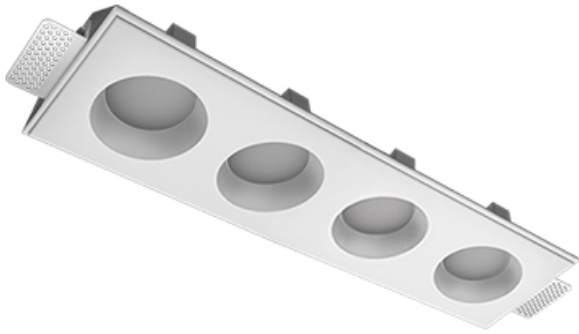

# Trimless recessed luminaire

Zenit

Tetro A25 44W 830 DA

ze11009696

220-240 V

IP20

Ra >80

MAC 3

## Complectation

Body	1
LED module	4
Control gear	1
Fastener	2
Screw x6	4
Screw self-tapping	2
Washer D5	4
Suction Cup	1

Dimming by TRIAC accessible on request

## Specifications

Measurements:	475x137x70 mm
Net weight:	2.45 kg
Quadruple	
Body:	Gypsum
Illuminant:	LED
Electrical safety class:	II
Degree of protection:	IP20
Rated power:	41.5 w
Luminaire luminous flux*:	3499 lm
Light output*:	84 lm/w
Colorful temperature*:	3000 K
Color rendering index*:	Ra >80
Color temperature stability*:	MAC 3
cos *:	0.97
PRA:	LCA 45W 500-1400mA one4all SC PRE