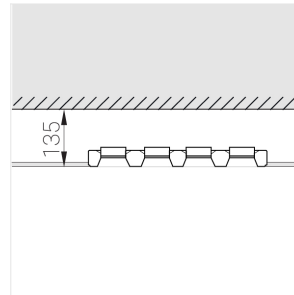

Trimless recessed luminaire

Zenit

Tetro A25 32W 927 DA

ze11009658

220-240 V

IP20

Ra >90

MAC 3

Complectation

Body	1
LED module	4
Control gear	1
Fastener	2
Screw x6	4
Screw self-tapping	2
Washer D5	4
Suction Cup	1

Dimming by TRIAC accessible on request

Specifications

Measurements:	475x137x70 mm
Net weight:	2.45 kg
Quadruple	
Body:	Gypsum
Illuminant:	LED
Electrical safety class:	II
Degree of protection:	IP20
Rated power:	29.1 W
Luminaire luminous flux*:	2028 lm
Light output*:	70 lm/W
Colorful temperature*:	2700 K
Color rendering index*:	Ra >90
Color temperature stability*:	MAC 3
cos *	0.94
PRA:	LCA 45W 500-1400mA one4all SC PRE