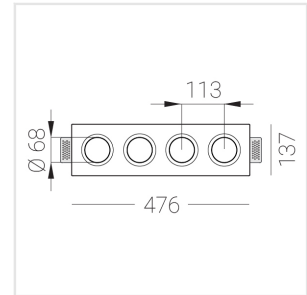

Trimless recessed luminaire

Zenit

Tetro A25 32W 927 DA

ze11009658

220-240 V

IP20

Ra >90

MAC 3

Complectation

Body	1
LED module	4
Control gear	1
Fastener	2
Screw x6	4
Screw self-tapping	2
Washer D5	4
Suction Cup	1

Dimming by TRIAC accessible on request

Specifications

Measurements:	475x137x70 mm
Net weight:	2.45 kg
Quadruple	
Body:	Gypsum
Illuminant:	LED
Electrical safety class:	II
Degree of protection:	IP20
Rated power:	29.1 W
Luminaire luminous flux*:	2028 lm
Light output*:	70 lm/W
Colorful temperature*:	2700 K
Color rendering index*:	Ra >90
Color temperature stability*:	MAC 3
cos *	0.94
PRA:	LCA 45W 500-1400mA one4all SC PRE