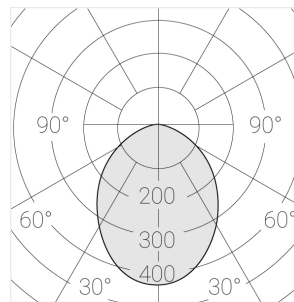

Complectation

Body	1
LED module	4
Control gear	1
Fastener	2
Screw x6	4
Screw self-tapping	2
Washer D5	4
Suction Cup	1

Dimming by TRIAC accessible on request

Specifications

Measurements:	475x137x70 mm
Net weight:	2.45 kg
Quadruple	
Body:	Gypsum
Illuminant:	LED
Electrical safety class:	II
Degree of protection:	IP20
Rated power:	29.1 W
Luminaire luminous flux*:	2028 lm
Light output*:	70 lm/W
Colorful temperature*:	2700 K
Color rendering index*:	Ra >90
Color temperature stability*:	MAC 3
cos *	0.94
PRA:	LCA 45W 500-1400mA one4all SC PRE