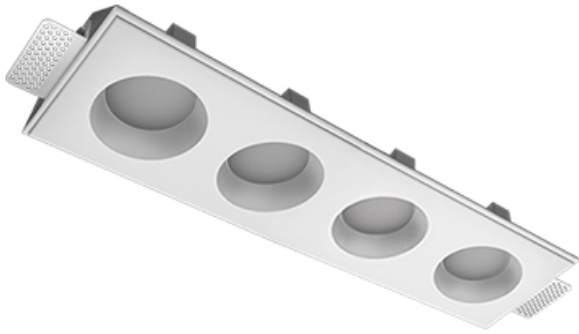

Trimless recessed luminaire

Zenit

Tetro A25 32W 927 DA

ze11009658

220-240 V

IP20

Ra >90

MAC 3

Complectation

Body	1
LED module	4
Control gear	1
Fastener	2
Screw x6	4
Screw self-tapping	2
Washer D5	4
Suction Cup	1

Dimming by TRIAC accessible on request

Specifications

Measurements:	475x137x70 mm
Net weight:	2.45 kg
Quadruple	
Body:	Gypsum
Illuminant:	LED
Electrical safety class:	II
Degree of protection:	IP20
Rated power:	29.1 W
Luminaire luminous flux*:	2028 lm
Light output*:	70 lm/W
Colorful temperature*:	2700 K
Color rendering index*:	Ra >90
Color temperature stability*:	MAC 3
cos *	0.94
PRA:	LCA 45W 500-1400mA one4all SC PRE