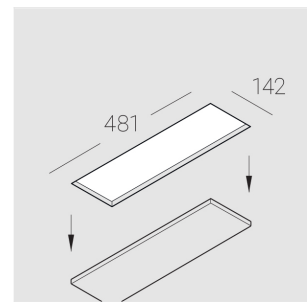

Complectation

Body	1
LED module	4
Control gear	1
Fastener	2
Screw x6	4
Screw self-tapping	2
Washer D5	4
Suction Cup	1

Dimming by TRIAC accessible on request

Specifications

Measurements:	475x137x70 mm
Net weight:	2.45 kg
Quadruple	
Body:	Gypsum
Illuminant:	LED
Electrical safety class:	II
Degree of protection:	IP20
Rated power:	29.1 W
Luminaire luminous flux*:	2028 lm
Light output*:	70 lm/W
Colorful temperature*:	2700 K
Color rendering index*:	Ra >90
Color temperature stability*:	MAC 3
cos *	0.94
PRA:	LCA 45W 500-1400mA one4all SC PRE