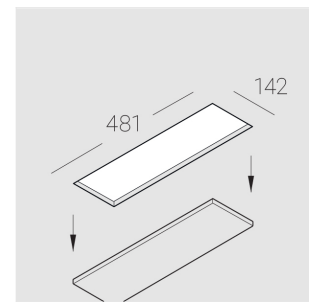

## Complectation

Body	1
LED module	4
Control gear	1
Fastener	2
Screw x6	4
Screw self-tapping	2
Washer D5	4
Suction Cup	1

Dimming by TRIAC accessible on request

## Specifications

Measurements:	475x137x70 mm
Net weight:	2.45 kg
Quadruple	
Body:	Gypsum
Illuminant:	LED
Electrical safety class:	II
Degree of protection:	IP20
Rated power:	41.5 w
Luminaire luminous flux*:	2774 lm
Light output*:	67 lm/w
Colorful temperature*:	2700 K
Color rendering index*:	Ra >90
Color temperature stability*:	MAC 3
cos *:	0.97
PRA:	LCA 45W 500-1400mA one4all SC PRE