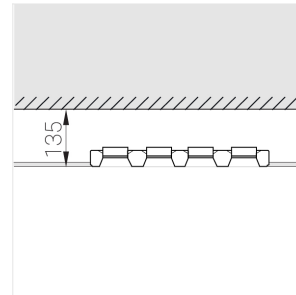

# Trimless recessed luminaire

Zenit

Tetro A25 44W 927 DA

ze11009698

220-240 V

IP20

Ra >90

MAC 3

## Specifications

Measurements:	475x137x70 mm
Net weight:	2.45 kg
Quadruple	
Body:	Gypsum
Illuminant:	LED
Electrical safety class:	II
Degree of protection:	IP20
Rated power:	41.5 w
Luminaire luminous flux*:	2774 lm
Light output*:	67 lm/w
Colorful temperature*:	2700 K
Color rendering index*:	Ra >90
Color temperature stability*:	MAC 3
cos *:	0.97
PRA:	LCA 45W 500-1400mA one4all SC PRE