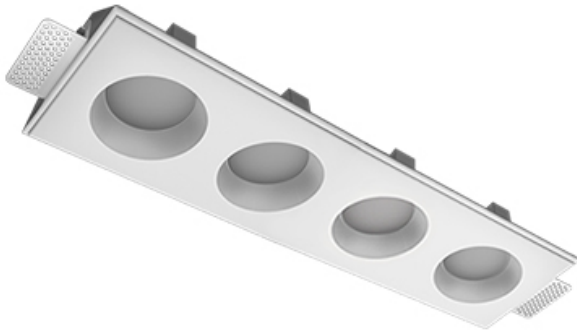

# Trimless recessed luminaire

Zenit

Tetro A25 44W 927 DA

ze11009698

220-240 V

IP20

Ra >90

MAC 3

## Complectation

Body	1
LED module	4
Control gear	1
Fastener	2
Screw x6	4
Screw self-tapping	2
Washer D5	4
Suction Cup	1

Dimming by TRIAC accessible on request

## Specifications

Measurements:	475x137x70 mm
Net weight:	2.45 kg
Quadruple	
Body:	Gypsum
Illuminant:	LED
Electrical safety class:	II
Degree of protection:	IP20
Rated power:	41.5 w
Luminaire luminous flux*:	2774 lm
Light output*:	67 lm/w
Colorful temperature*:	2700 K
Color rendering index*:	Ra >90
Color temperature stability*:	MAC 3
cos *:	0.97
PRA:	LCA 45W 500-1400mA one4all SC PRE