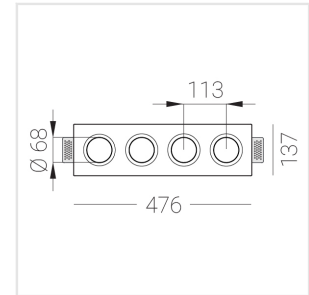

# Trimless recessed luminaire

Zenit

Tetro A25 44W 927 DA

ze11009698

220-240 V

IP20

Ra >90

MAC 3

## Complectation

Body	1
LED module	4
Control gear	1
Fastener	2
Screw x6	4
Screw self-tapping	2
Washer D5	4
Suction Cup	1

Dimming by TRIAC accessible on request

## Specifications

Measurements:	475x137x70 mm
Net weight:	2.45 kg
Quadruple	
Body:	Gypsum
Illuminant:	LED
Electrical safety class:	II
Degree of protection:	IP20
Rated power:	41.5 w
Luminaire luminous flux*:	2774 lm
Light output*:	67 lm/w
Colorful temperature*:	2700 K
Color rendering index*:	Ra >90
Color temperature stability*:	MAC 3
cos *:	0.97
PRA:	LCA 45W 500-1400mA one4all SC PRE