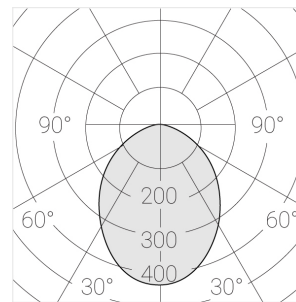

Trimless recessed luminaire

Zenit

Tetro A25 44W 927 DA

ze11009698

220-240 V

IP20

Ra >90

MAC 3

Complectation

Body	1
LED module	4
Control gear	1
Fastener	2
Screw x6	4
Screw self-tapping	2
Washer D5	4
Suction Cup	1

Dimming by TRIAC accessible on request

Specifications

Measurements:	475x137x70 mm
Net weight:	2.45 kg
Quadruple	
Body:	Gypsum
Illuminant:	LED
Electrical safety class:	II
Degree of protection:	IP20
Rated power:	41.5 w
Luminaire luminous flux*:	2774 lm
Light output*:	67 lm/w
Colorful temperature*:	2700 K
Color rendering index*:	Ra >90
Color temperature stability*:	MAC 3
cos *:	0.97
PRA:	LCA 45W 500-1400mA one4all SC PRE

All parameters marked with * are calculated values. Zenith uses tried and tested components from leading suppliers. However, it is possible for some LED technology-related faults to occur over the life of the product.