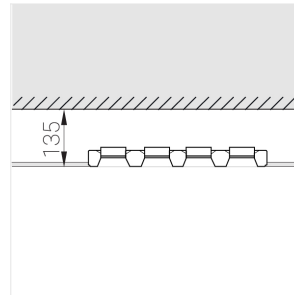

Trimless recessed luminaire

Zenit

Tetro A25 32W 930 DA

ze11009659

220-240 V

IP20

Ra >90

MAC 3

Complectation

Body	1
LED module	4
Control gear	1
Fastener	2
Screw x6	4
Screw self-tapping	2
Washer D5	4
Suction Cup	1

Dimming by TRIAC accessible on request

Specifications

Measurements:	475x137x70 mm
Net weight:	2.45 kg
Quadruple	
Body:	Gypsum
Illuminant:	LED
Electrical safety class:	II
Degree of protection:	IP20
Rated power:	29.1 W
Luminaire luminous flux*:	2204 lm
Light output*:	76 lm/W
Colorful temperature*:	3000 K
Color rendering index*:	Ra >90
Color temperature stability*:	MAC 3
cos *	0.94
PRA:	LCA 45W 500-1400mA one4all SC PRE