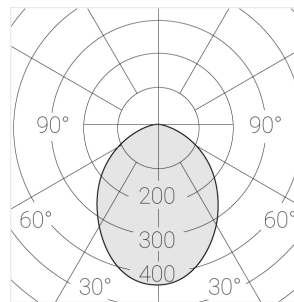

Complectation

Body	1
LED module	4
Control gear	1
Fastener	2
Screw x6	4
Screw self-tapping	2
Washer D5	4
Suction Cup	1

Dimming by TRIAC accessible on request

Specifications

Measurements:	475x137x70 mm
Net weight:	2.45 kg
Quadruple	
Body:	Gypsum
Illuminant:	LED
Electrical safety class:	II
Degree of protection:	IP20
Rated power:	29.1 W
Luminaire luminous flux*:	2204 lm
Light output*:	76 lm/W
Colorful temperature*:	3000 K
Color rendering index*:	Ra >90
Color temperature stability*:	MAC 3
cos *	0.94
PRA:	LCA 45W 500-1400mA one4all SC PRE