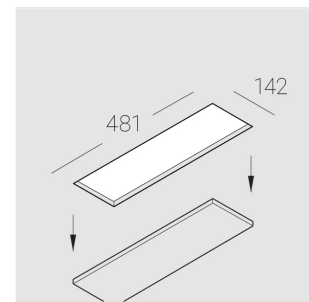

Complectation

Body	1
LED module	4
Control gear	1
Fastener	2
Screw x6	4
Screw self-tapping	2
Washer D5	4
Suction Cup	1

Dimming by TRIAC accessible on request

Specifications

Measurements:	475x137x70 mm
Net weight:	2.45 kg
Quadruple	
Body:	Gypsum
Illuminant:	LED
Electrical safety class:	II
Degree of protection:	IP20
Rated power:	29.1 W
Luminaire luminous flux*:	2204 lm
Light output*:	76 lm/W
Colorful temperature*:	3000 K
Color rendering index*:	Ra >90
Color temperature stability*:	MAC 3
cos *	0.94
PRA:	LCA 45W 500-1400mA one4all SC PRE