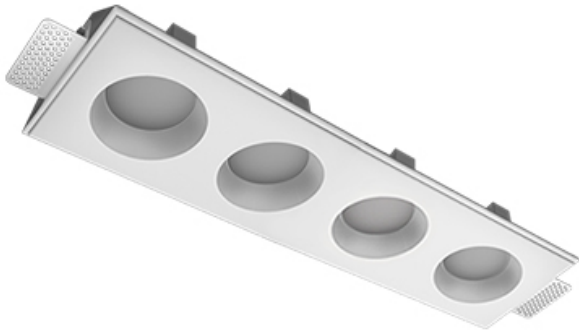

Trimless recessed luminaire

Zenit

Tetro A25 32W 930 DA

ze11009659

220-240 V

IP20

Ra >90

MAC 3

Complectation

Body	1
LED module	4
Control gear	1
Fastener	2
Screw x6	4
Screw self-tapping	2
Washer D5	4
Suction Cup	1

Dimming by TRIAC accessible on request

Specifications

Measurements:	475x137x70 mm
Net weight:	2.45 kg
Quadruple	
Body:	Gypsum
Illuminant:	LED
Electrical safety class:	II
Degree of protection:	IP20
Rated power:	29.1 W
Luminaire luminous flux*:	2204 lm
Light output*:	76 lm/W
Colorful temperature*:	3000 K
Color rendering index*:	Ra >90
Color temperature stability*:	MAC 3
cos *	0.94
PRA:	LCA 45W 500-1400mA one4all SC PRE