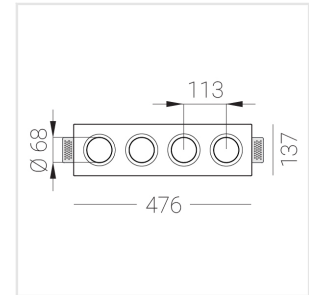

Trimless recessed luminaire

Zenit

Tetro A25 32W 930 DA

ze11009659

220-240 V

IP20

Ra >90

MAC 3

Complectation

Body	1
LED module	4
Control gear	1
Fastener	2
Screw x6	4
Screw self-tapping	2
Washer D5	4
Suction Cup	1

Dimming by TRIAC accessible on request

Specifications

Measurements:	475x137x70 mm
Net weight:	2.45 kg
Quadruple	
Body:	Gypsum
Illuminant:	LED
Electrical safety class:	II
Degree of protection:	IP20
Rated power:	29.1 W
Luminaire luminous flux*:	2204 lm
Light output*:	76 lm/W
Colorful temperature*:	3000 K
Color rendering index*:	Ra >90
Color temperature stability*:	MAC 3
cos *	0.94
PRA:	LCA 45W 500-1400mA one4all SC PRE