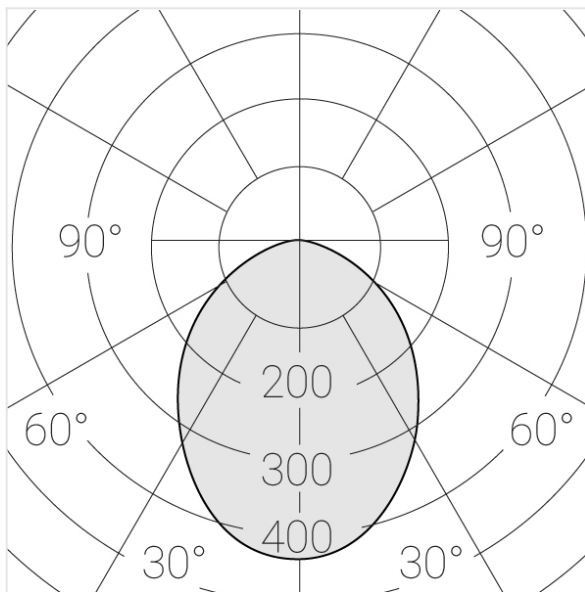

# Trimless recessed luminaire

Tetro A25 44W 930 DA

ze11009699

220-240 V

IP20

Ra >90

MAC 3

## Specifications

---

Measurements:	475x137x70 mm
Net weight:	2.45 kg
Quadruple	
Body:	Gypsum
Illuminant:	LED
Electrical safety class:	II
Degree of protection:	IP20
Rated power:	41.5 w
Luminaire luminous flux*:	3017 lm
Light output*:	73 lm/w
Colorful temperature*:	3000 K
Color rendering index*:	Ra >90
Color temperature stability*:	MAC 3
cos *:	0.97
PRA:	LCA 45W 500-1400mA one4all SC PRE