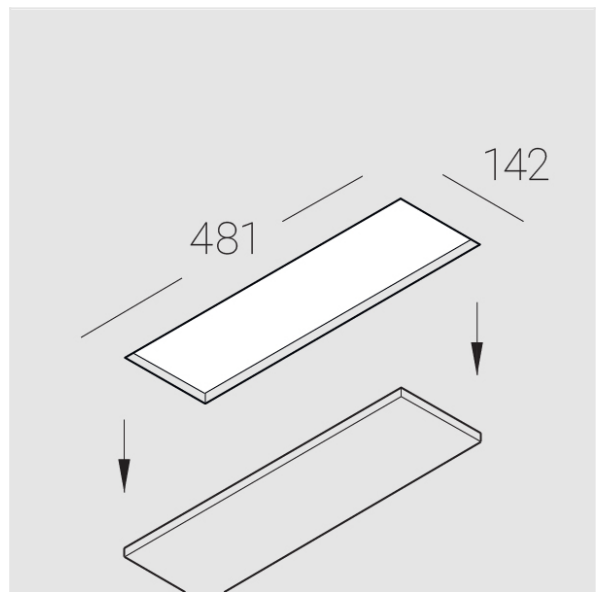

# Trimless recessed luminaire

Tetro A25 44W 930 DA

ze11009699

220-240 V

IP20

Ra >90

MAC 3

## Compectation

---

Body	1
LED module	4
Conrol gear	1
Fastener	2
Screw x6	4
Screw self-tapping	2
Washer D5	4
Suction Cup	1

Dimming by TRIAC accessible on request

The manufacturer reserves the right to change the configuration of the LED luminaire.

## Specifications

---

Measurements:	475x137x70 mm
Net weight:	2.45 kg
Quadruple	
Body:	Gypsum
Illuminant:	LED
Electrical safety class:	II
Degree of protection:	IP20
Rated power:	41.5 w
Luminaire luminous flux*:	3017 lm
Light output*:	73 lm/w
Colorful temperature*:	3000 K
Color rendering index*:	Ra >90
Color temperature stability*:	MAC 3
cos *:	0.97
PRA:	LCA 45W 500-1400mA one4all SC PRE