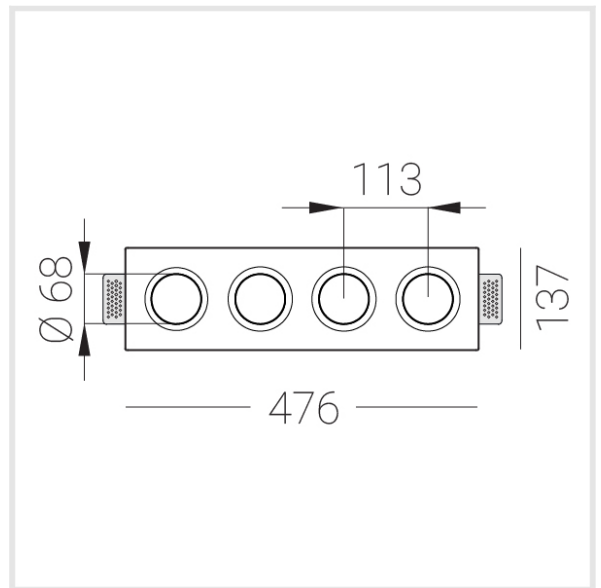

# Trimless recessed luminaire

Tetro A25 44W 930 DA

ze11009699

220-240 V

IP20

Ra >90

MAC 3

## Compectation

---

Body	1
LED module	4
Conrol gear	1
Fastener	2
Screw x6	4
Screw self-tapping	2
Washer D5	4
Suction Cup	1

Dimming by TRIAC accessible on request

The manufacturer reserves the right to change the configuration of the LED luminaire.

## Specifications

---

Measurements:	475x137x70 mm
Net weight:	2.45 kg
Quadruple	
Body:	Gypsum
Illuminant:	LED
Electrical safety class:	II
Degree of protection:	IP20
Rated power:	41.5 w
Luminaire luminous flux*:	3017 lm
Light output*:	73 lm/w
Colorful temperature*:	3000 K
Color rendering index*:	Ra >90
Color temperature stability*:	MAC 3
cos *:	0.97
PRA:	LCA 45W 500-1400mA one4all SC PRE