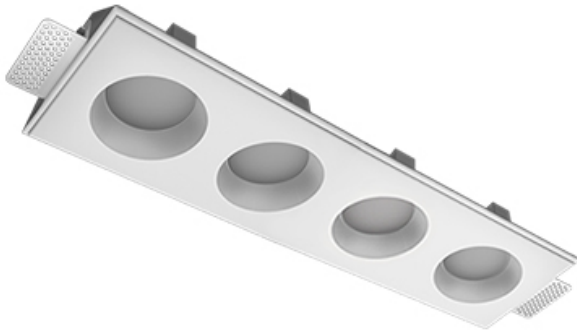

Trimless recessed luminaire

Zenit

Tetro A25 44W 830 DW

ze11009691

220-240 V

IP20

Ra >80

MAC 3

Complectation

Body	1
LED module	4
Control gear	1
Fastener	2
Screw x6	4
Screw self-tapping	2
Washer D5	4
Suction Cup	1

Dimming by TRIAC accessible on request

Specifications

Measurements:	475x137x70 mm
Net weight:	2.45 kg
Quadruple	
Body:	Gypsum
Illuminant:	LED
Electrical safety class:	II
Degree of protection:	IP20
Rated power:	41.5 w
Luminaire luminous flux*:	3499 lm
Light output*:	84 lm/w
Colorful temperature*:	3000 K
Color rendering index*:	Ra >80
Color temperature stability*:	MAC 3
cos *:	0.97
PRA:	LCA 45W 500-1400mA one4all SC PRE