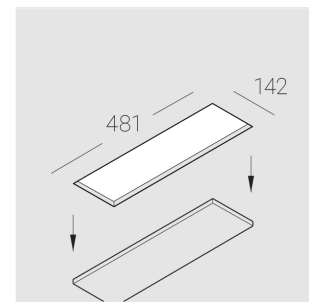

Complectation

Body	1
LED module	4
Control gear	1
Fastener	2
Screw x6	4
Screw self-tapping	2
Washer D5	4
Suction Cup	1

Dimming by TRIAC accessible on request

Specifications

Measurements:	475x137x70 mm
Net weight:	2.45 kg
Quadruple	
Body:	Gypsum
Illuminant:	LED
Electrical safety class:	II
Degree of protection:	IP20
Rated power:	41.5 w
Luminaire luminous flux*:	3499 lm
Light output*:	84 lm/w
Colorful temperature*:	3000 K
Color rendering index*:	Ra >80
Color temperature stability*:	MAC 3
cos *:	0.97
PRA:	LCA 45W 500-1400mA one4all SC PRE