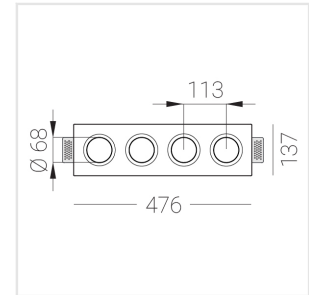

Trimless recessed luminaire

Zenit

Tetro A25 44W 830 DW

ze11009691

220-240 V

IP20

Ra >80

MAC 3

Complectation

Body	1
LED module	4
Control gear	1
Fastener	2
Screw x6	4
Screw self-tapping	2
Washer D5	4
Suction Cup	1

Dimming by TRIAC accessible on request

Specifications

Measurements:	475x137x70 mm
Net weight:	2.45 kg
Quadruple	
Body:	Gypsum
Illuminant:	LED
Electrical safety class:	II
Degree of protection:	IP20
Rated power:	41.5 w
Luminaire luminous flux*:	3499 lm
Light output*:	84 lm/w
Colorful temperature*:	3000 K
Color rendering index*:	Ra >80
Color temperature stability*:	MAC 3
cos *:	0.97
PRA:	LCA 45W 500-1400mA one4all SC PRE