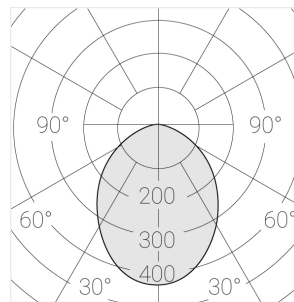

Complectation

Body	1
LED module	4
Control gear	1
Fastener	2
Screw x6	4
Screw self-tapping	2
Washer D5	4
Suction Cup	1

Dimming by TRIAC accessible on request

Specifications

Measurements:	475x137x70 mm
Net weight:	2.45 kg
Quadruple	
Body:	Gypsum
Illuminant:	LED
Electrical safety class:	II
Degree of protection:	IP20
Rated power:	41.5 w
Luminaire luminous flux*:	3499 lm
Light output*:	84 lm/w
Colorful temperature*:	3000 K
Color rendering index*:	Ra >80
Color temperature stability*:	MAC 3
cos *:	0.97
PRA:	LCA 45W 500-1400mA one4all SC PRE