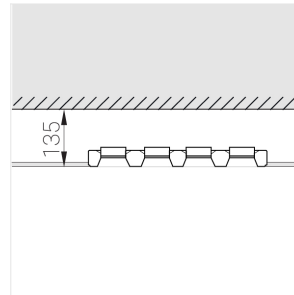

Trimless recessed luminaire

Zenit

Tetro A25 44W 830 DW

ze11009691

220-240 V

IP20

Ra >80

MAC 3

Complectation

Body	1
LED module	4
Control gear	1
Fastener	2
Screw x6	4
Screw self-tapping	2
Washer D5	4
Suction Cup	1

Dimming by TRIAC accessible on request

Specifications

Measurements:	475x137x70 mm
Net weight:	2.45 kg
Quadruple	
Body:	Gypsum
Illuminant:	LED
Electrical safety class:	II
Degree of protection:	IP20
Rated power:	41.5 w
Luminaire luminous flux*:	3499 lm
Light output*:	84 lm/w
Colorful temperature*:	3000 K
Color rendering index*:	Ra >80
Color temperature stability*:	MAC 3
cos *:	0.97
PRA:	LCA 45W 500-1400mA one4all SC PRE