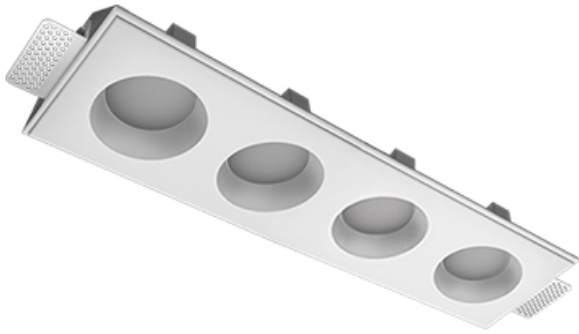

Trimless recessed luminaire

Zenit

Tetro A25 32W 927 DW

ze11009653

220-240 V

IP20

Ra >90

MAC 3

Complectation

Body	1
LED module	4
Control gear	1
Fastener	2
Screw x6	4
Screw self-tapping	2
Washer D5	4
Suction Cup	1

Dimming by TRIAC accessible on request

Specifications

Measurements:	475x137x70 mm
Net weight:	2.45 kg
Quadruple	
Body:	Gypsum
Illuminant:	LED
Electrical safety class:	II
Degree of protection:	IP20
Rated power:	29.1 W
Luminaire luminous flux*:	2028 lm
Light output*:	70 lm/W
Colorful temperature*:	2700 K
Color rendering index*:	Ra >90
Color temperature stability*:	MAC 3
cos *:	0.94
PRA:	LCA 45W 500-1400mA one4all SC PRE