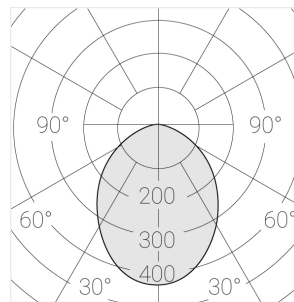

Complectation

Body	1
LED module	4
Control gear	1
Fastener	2
Screw x6	4
Screw self-tapping	2
Washer D5	4
Suction Cup	1

Dimming by TRIAC accessible on request

Specifications

Measurements:	475x137x70 mm
Net weight:	2.45 kg
Quadruple	
Body:	Gypsum
Illuminant:	LED
Electrical safety class:	II
Degree of protection:	IP20
Rated power:	29.1 W
Luminaire luminous flux*:	2028 lm
Light output*:	70 lm/W
Colorful temperature*:	2700 K
Color rendering index*:	Ra >90
Color temperature stability*:	MAC 3
cos *:	0.94
PRA:	LCA 45W 500-1400mA one4all SC PRE