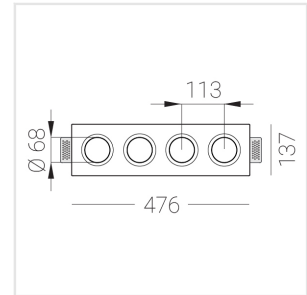

Trimless recessed luminaire

Zenit

Tetro A25 32W 927 DW

ze11009653

220-240 V

IP20

Ra >90

MAC 3

Complectation

Body	1
LED module	4
Control gear	1
Fastener	2
Screw x6	4
Screw self-tapping	2
Washer D5	4
Suction Cup	1

Dimming by TRIAC accessible on request

Specifications

Measurements:	475x137x70 mm
Net weight:	2.45 kg
Quadruple	
Body:	Gypsum
Illuminant:	LED
Electrical safety class:	II
Degree of protection:	IP20
Rated power:	29.1 W
Luminaire luminous flux*:	2028 lm
Light output*:	70 lm/W
Colorful temperature*:	2700 K
Color rendering index*:	Ra >90
Color temperature stability*:	MAC 3
cos *:	0.94
PRA:	LCA 45W 500-1400mA one4all SC PRE