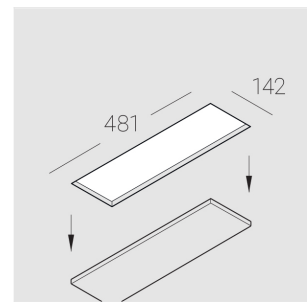

Complectation

Body	1
LED module	4
Control gear	1
Fastener	2
Screw x6	4
Screw self-tapping	2
Washer D5	4
Suction Cup	1

Dimming by TRIAC accessible on request

Specifications

Measurements:	475x137x70 mm
Net weight:	2.45 kg
Quadruple	
Body:	Gypsum
Illuminant:	LED
Electrical safety class:	II
Degree of protection:	IP20
Rated power:	29.1 W
Luminaire luminous flux*:	2028 lm
Light output*:	70 lm/W
Colorful temperature*:	2700 K
Color rendering index*:	Ra >90
Color temperature stability*:	MAC 3
cos *:	0.94
PRA:	LCA 45W 500-1400mA one4all SC PRE