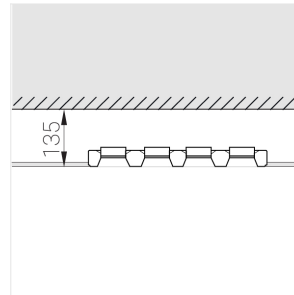

Trimless recessed luminaire

Zenit

Tetro A25 32W 927 DW

ze11009653

220-240 V

IP20

Ra >90

MAC 3

Complectation

Body	1
LED module	4
Control gear	1
Fastener	2
Screw x6	4
Screw self-tapping	2
Washer D5	4
Suction Cup	1

Dimming by TRIAC accessible on request

Specifications

Measurements:	475x137x70 mm
Net weight:	2.45 kg
Quadruple	
Body:	Gypsum
Illuminant:	LED
Electrical safety class:	II
Degree of protection:	IP20
Rated power:	29.1 W
Luminaire luminous flux*:	2028 lm
Light output*:	70 lm/W
Colorful temperature*:	2700 K
Color rendering index*:	Ra >90
Color temperature stability*:	MAC 3
cos *:	0.94
PRA:	LCA 45W 500-1400mA one4all SC PRE