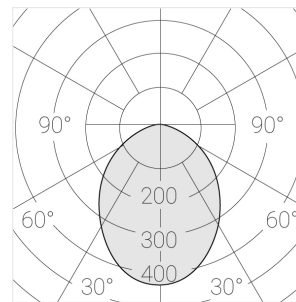

Complectation

Body	1
LED module	4
Control gear	1
Fastener	2
Screw x6	4
Screw self-tapping	2
Washer D5	4
Suction Cup	1

Dimming by TRIAC accessible on request

Specifications

Measurements:	475x137x70 mm
Net weight:	2.45 kg
Quadruple	
Body:	Gypsum
Illuminant:	LED
Electrical safety class:	II
Degree of protection:	IP20
Rated power:	41.5 w
Luminaire luminous flux*:	2774 lm
Light output*:	67 lm/w
Colorful temperature*:	2700 K
Color rendering index*:	Ra >90
Color temperature stability*:	MAC 3
cos *:	0.97
PRA:	LCA 45W 500-1400mA one4all SC PRE