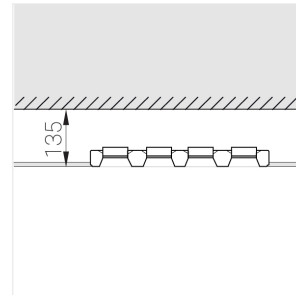

Trimless recessed luminaire

Zenit

Tetro A25 44W 927 DW

ze11009693

220-240 V

IP20

Ra >90

MAC 3

Complectation

Body	1
LED module	4
Control gear	1
Fastener	2
Screw x6	4
Screw self-tapping	2
Washer D5	4
Suction Cup	1

Dimming by TRIAC accessible on request

Specifications

Measurements:	475x137x70 mm
Net weight:	2.45 kg
Quadruple	
Body:	Gypsum
Illuminant:	LED
Electrical safety class:	II
Degree of protection:	IP20
Rated power:	41.5 w
Luminaire luminous flux*:	2774 lm
Light output*:	67 lm/w
Colorful temperature*:	2700 K
Color rendering index*:	Ra >90
Color temperature stability*:	MAC 3
cos *:	0.97
PRA:	LCA 45W 500-1400mA one4all SC PRE