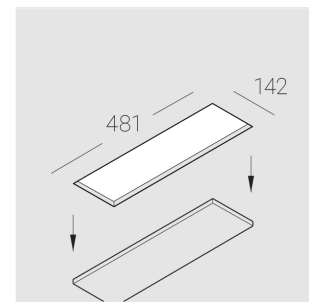

Complectation

Body	1
LED module	4
Control gear	1
Fastener	2
Screw x6	4
Screw self-tapping	2
Washer D5	4
Suction Cup	1

Dimming by TRIAC accessible on request

Specifications

Measurements:	475x137x70 mm
Net weight:	2.45 kg
Quadruple	
Body:	Gypsum
Illuminant:	LED
Electrical safety class:	II
Degree of protection:	IP20
Rated power:	41.5 w
Luminaire luminous flux*:	2774 lm
Light output*:	67 lm/w
Colorful temperature*:	2700 K
Color rendering index*:	Ra >90
Color temperature stability*:	MAC 3
cos *:	0.97
PRA:	LCA 45W 500-1400mA one4all SC PRE