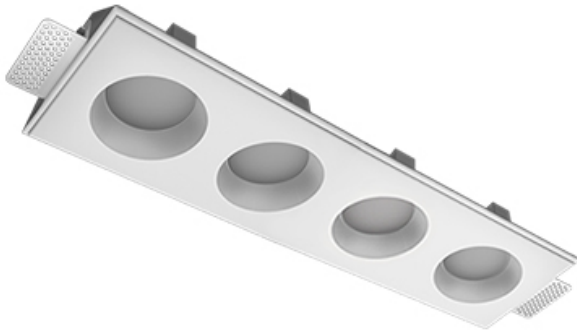

Trimless recessed luminaire

Zenit

Tetro A25 44W 927 DW

ze11009693

220-240 V

IP20

Ra >90

MAC 3

Complectation

Body	1
LED module	4
Control gear	1
Fastener	2
Screw x6	4
Screw self-tapping	2
Washer D5	4
Suction Cup	1

Dimming by TRIAC accessible on request

Specifications

Measurements:	475x137x70 mm
Net weight:	2.45 kg
Quadruple	
Body:	Gypsum
Illuminant:	LED
Electrical safety class:	II
Degree of protection:	IP20
Rated power:	41.5 w
Luminaire luminous flux*:	2774 lm
Light output*:	67 lm/w
Colorful temperature*:	2700 K
Color rendering index*:	Ra >90
Color temperature stability*:	MAC 3
cos *:	0.97
PRA:	LCA 45W 500-1400mA one4all SC PRE