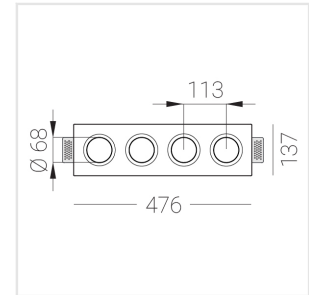

Trimless recessed luminaire

Zenit

Tetro A25 44W 927 DW

ze11009693

220-240 V

IP20

Ra >90

MAC 3

Complectation

Body	1
LED module	4
Control gear	1
Fastener	2
Screw x6	4
Screw self-tapping	2
Washer D5	4
Suction Cup	1

Dimming by TRIAC accessible on request

Specifications

Measurements:	475x137x70 mm
Net weight:	2.45 kg
Quadruple	
Body:	Gypsum
Illuminant:	LED
Electrical safety class:	II
Degree of protection:	IP20
Rated power:	41.5 w
Luminaire luminous flux*:	2774 lm
Light output*:	67 lm/w
Colorful temperature*:	2700 K
Color rendering index*:	Ra >90
Color temperature stability*:	MAC 3
cos *:	0.97
PRA:	LCA 45W 500-1400mA one4all SC PRE