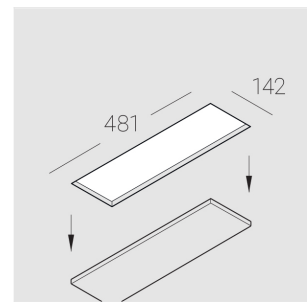

Trimless recessed luminaire

Zenit

Tetro A25 32W 930 DW

ze11009654

220-240 V

IP20

Ra >90

MAC 3

Complectation

Body	1
LED module	4
Control gear	1
Fastener	2
Screw x6	4
Screw self-tapping	2
Washer D5	4
Suction Cup	1

Dimming by TRIAC accessible on request

Specifications

Measurements:	475x137x70 mm
Net weight:	2.45 kg
Quadruple	
Body:	Gypsum
Illuminant:	LED
Electrical safety class:	II
Degree of protection:	IP20
Rated power:	29.1 W
Luminaire luminous flux*:	2204 lm
Light output*:	76 lm/W
Colorful temperature*:	3000 K
Color rendering index*:	Ra >90
Color temperature stability*:	MAC 3
cos *	0.94
PRA:	LCA 45W 500-1400mA one4all SC PRE

All parameters marked with * are calculated values. Zenith uses tried and tested components from leading suppliers. However, it is possible for some LED technology-related faults to occur over the life of the product.