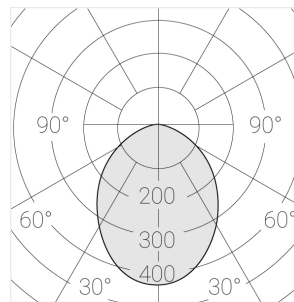

Trimless recessed luminaire

Zenit

Tetro A25 32W 930 DW

ze11009654

220-240 V

IP20

Ra >90

MAC 3

Complectation

Body	1
LED module	4
Control gear	1
Fastener	2
Screw x6	4
Screw self-tapping	2
Washer D5	4
Suction Cup	1

Dimming by TRIAC accessible on request

Specifications

Measurements:	475x137x70 mm
Net weight:	2.45 kg
Quadruple	
Body:	Gypsum
Illuminant:	LED
Electrical safety class:	II
Degree of protection:	IP20
Rated power:	29.1 W
Luminaire luminous flux*:	2204 lm
Light output*:	76 lm/W
Colorful temperature*:	3000 K
Color rendering index*:	Ra >90
Color temperature stability*:	MAC 3
cos *	0.94
PRA:	LCA 45W 500-1400mA one4all SC PRE

All parameters marked with * are calculated values. Zenith uses tried and tested components from leading suppliers. However, it is possible for some LED technology-related faults to occur over the life of the product.