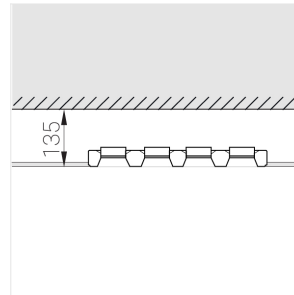

# Trimless recessed luminaire

Zenit

Tetro A25 32W 930 DW

ze11009654

220-240 V

IP20

Ra >90

MAC 3

## Specifications

Measurements:	475x137x70 mm
Net weight:	2.45 kg
Quadruple	
Body:	Gypsum
Illuminant:	LED
Electrical safety class:	II
Degree of protection:	IP20
Rated power:	29.1 W
Luminaire luminous flux*:	2204 lm
Light output*:	76 lm/W
Colorful temperature*:	3000 K
Color rendering index*:	Ra >90
Color temperature stability*:	MAC 3
cos *	0.94
PRA:	LCA 45W 500-1400mA one4all SC PRE