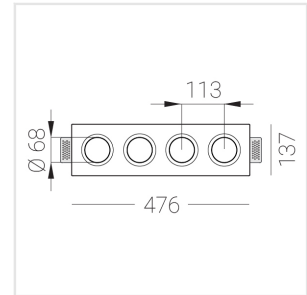

# Trimless recessed luminaire

Zenit

Tetro A25 32W 930 DW

ze11009654

220-240 V

IP20

Ra >90

MAC 3

## Complectation

Body	1
LED module	4
Control gear	1
Fastener	2
Screw x6	4
Screw self-tapping	2
Washer D5	4
Suction Cup	1

Dimming by TRIAC accessible on request

## Specifications

Measurements:	475x137x70 mm
Net weight:	2.45 kg
Quadruple	
Body:	Gypsum
Illuminant:	LED
Electrical safety class:	II
Degree of protection:	IP20
Rated power:	29.1 W
Luminaire luminous flux*:	2204 lm
Light output*:	76 lm/W
Colorful temperature*:	3000 K
Color rendering index*:	Ra >90
Color temperature stability*:	MAC 3
cos *	0.94
PRA:	LCA 45W 500-1400mA one4all SC PRE