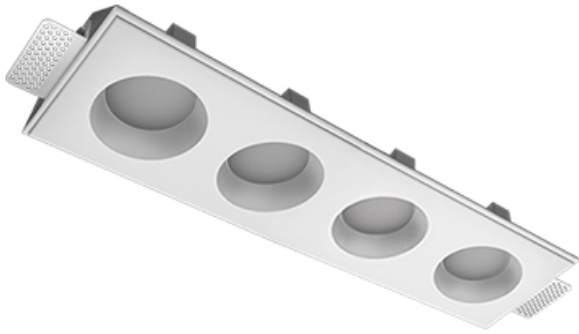

# Trimless recessed luminaire

Zenit

Tetro A25 32W 930 DW

ze11009654

220-240 V

IP20

Ra >90

MAC 3

## Complectation

Body	1
LED module	4
Control gear	1
Fastener	2
Screw x6	4
Screw self-tapping	2
Washer D5	4
Suction Cup	1

Dimming by TRIAC accessible on request

## Specifications

Measurements:	475x137x70 mm
Net weight:	2.45 kg
Quadruple	
Body:	Gypsum
Illuminant:	LED
Electrical safety class:	II
Degree of protection:	IP20
Rated power:	29.1 W
Luminaire luminous flux*:	2204 lm
Light output*:	76 lm/W
Colorful temperature*:	3000 K
Color rendering index*:	Ra >90
Color temperature stability*:	MAC 3
cos *	0.94
PRA:	LCA 45W 500-1400mA one4all SC PRE