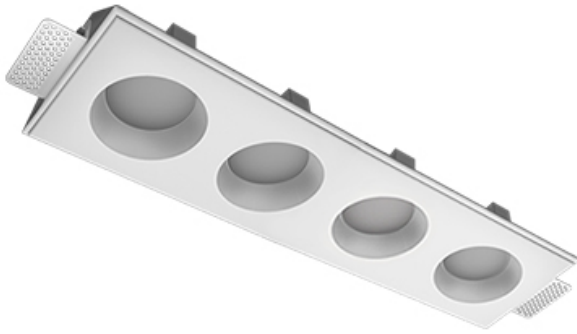

Trimless recessed luminaire

Zenit

Tetro A25 44W 930 DW

ze11009694

220-240 V

IP20

Ra >90

MAC 3

Complectation

Body	1
LED module	4
Control gear	1
Fastener	2
Screw x6	4
Screw self-tapping	2
Washer D5	4
Suction Cup	1

Dimming by TRIAC accessible on request

Specifications

Measurements:	475x137x70 mm
Net weight:	2.45 kg
Quadruple	
Body:	Gypsum
Illuminant:	LED
Electrical safety class:	II
Degree of protection:	IP20
Rated power:	41.5 w
Luminaire luminous flux*:	3017 lm
Light output*:	73 lm/w
Colorful temperature*:	3000 K
Color rendering index*:	Ra >90
Color temperature stability*:	MAC 3
cos *:	0.97
PRA:	LCA 45W 500-1400mA one4all SC PRE