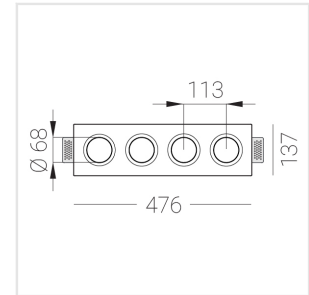

Trimless recessed luminaire

Zenit

Tetro A25 44W 930 DW

ze11009694

220-240 V

IP20

Ra >90

MAC 3

Complectation

Body	1
LED module	4
Control gear	1
Fastener	2
Screw x6	4
Screw self-tapping	2
Washer D5	4
Suction Cup	1

Dimming by TRIAC accessible on request

Specifications

Measurements:	475x137x70 mm
Net weight:	2.45 kg
Quadruple	
Body:	Gypsum
Illuminant:	LED
Electrical safety class:	II
Degree of protection:	IP20
Rated power:	41.5 w
Luminaire luminous flux*:	3017 lm
Light output*:	73 lm/w
Colorful temperature*:	3000 K
Color rendering index*:	Ra >90
Color temperature stability*:	MAC 3
cos *:	0.97
PRA:	LCA 45W 500-1400mA one4all SC PRE