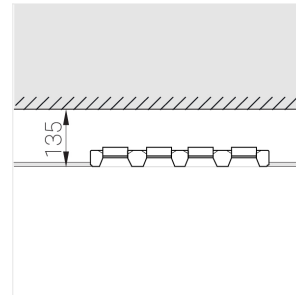

Trimless recessed luminaire

Zenit

Tetro A25 44W 930 DW

ze11009694

220-240 V

IP20

Ra >90

MAC 3

Complectation

Body	1
LED module	4
Control gear	1
Fastener	2
Screw x6	4
Screw self-tapping	2
Washer D5	4
Suction Cup	1

Dimming by TRIAC accessible on request

Specifications

Measurements:	475x137x70 mm
Net weight:	2.45 kg
Quadruple	
Body:	Gypsum
Illuminant:	LED
Electrical safety class:	II
Degree of protection:	IP20
Rated power:	41.5 w
Luminaire luminous flux*:	3017 lm
Light output*:	73 lm/w
Colorful temperature*:	3000 K
Color rendering index*:	Ra >90
Color temperature stability*:	MAC 3
cos *:	0.97
PRA:	LCA 45W 500-1400mA one4all SC PRE