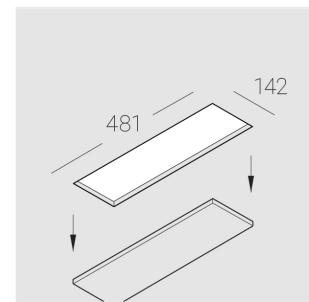

Complectation

Body	1
LED module	4
Control gear	1
Fastener	2
Screw x6	4
Screw self-tapping	2
Washer D5	4
Suction Cup	1

Dimming by TRIAC accessible on request

Specifications

Measurements:	475x137x70 mm
Net weight:	2.45 kg
Quadruple	
Body:	Gypsum
Illuminant:	LED
Electrical safety class:	II
Degree of protection:	IP20
Rated power:	41.5 w
Luminaire luminous flux*:	3017 lm
Light output*:	73 lm/w
Colorful temperature*:	3000 K
Color rendering index*:	Ra >90
Color temperature stability*:	MAC 3
cos *:	0.97
PRA:	LCA 45W 500-1400mA one4all SC PRE