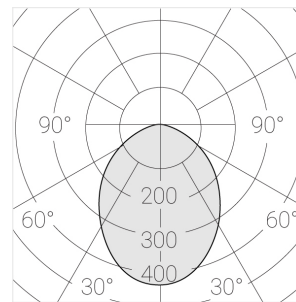

Complectation

Body	1
LED module	4
Control gear	1
Fastener	2
Screw x6	4
Screw self-tapping	2
Washer D5	4
Suction Cup	1

Dimming by TRIAC accessible on request

Specifications

Measurements:	475x137x70 mm
Net weight:	2.45 kg
Quadruple	
Body:	Gypsum
Illuminant:	LED
Electrical safety class:	II
Degree of protection:	IP20
Rated power:	41.5 w
Luminaire luminous flux*:	3017 lm
Light output*:	73 lm/w
Colorful temperature*:	3000 K
Color rendering index*:	Ra >90
Color temperature stability*:	MAC 3
cos *:	0.97
PRA:	LCA 45W 500-1400mA one4all SC PRE