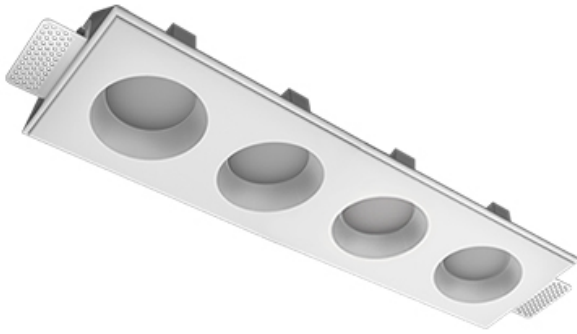

# Trimless recessed luminaire

Zenit

Tetro A25 44W 830 IP44/20 DW

ze11009866

220-240 V

IP44

Ra >80

MAC 3

## Complectation

Body	1
LED module	4
Control gear	1
Fastener	2
Screw x6	4
Screw self-tapping	2
Washer D5	4
Suction Cup	1

Dimming by TRIAC accessible on request

## Specifications

Measurements:	475x137x70 mm
Net weight:	2.45 kg
Quadruple	
Body:	Gypsum
Illuminant:	LED
Electrical safety class:	II
Degree of protection:	IP44
Rated power:	41.5 w
Luminaire luminous flux*:	3499 lm
Light output*:	84 lm/w
Colorful temperature*:	3000 K
Color rendering index*:	Ra >80
Color temperature stability*:	MAC 3
cos *:	0.97
PRA:	LCA 45W 500-1400mA one4all SC PRE