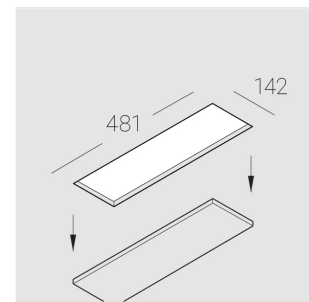

## Complectation

Body	1
LED module	4
Control gear	1
Fastener	2
Screw x6	4
Screw self-tapping	2
Washer D5	4
Suction Cup	1

Dimming by TRIAC accessible on request

## Specifications

Measurements:	475x137x70 mm
Net weight:	2.45 kg
Quadruple	
Body:	Gypsum
Illuminant:	LED
Electrical safety class:	II
Degree of protection:	IP44
Rated power:	41.5 w
Luminaire luminous flux*:	3499 lm
Light output*:	84 lm/w
Colorful temperature*:	3000 K
Color rendering index*:	Ra >80
Color temperature stability*:	MAC 3
cos *:	0.97
PRA:	LCA 45W 500-1400mA one4all SC PRE