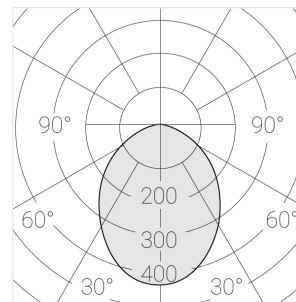

Trimless recessed luminaire

Zenit

Tetro A25 44W 830 IP44/20 DW

ze11009866

220-240 V

IP44

Ra >80

MAC 3

Complectation

Body	1
LED module	4
Control gear	1
Fastener	2
Screw x6	4
Screw self-tapping	2
Washer D5	4
Suction Cup	1

Dimming by TRIAC accessible on request

Specifications

Measurements:	475x137x70 mm
Net weight:	2.45 kg
Quadruple	
Body:	Gypsum
Illuminant:	LED
Electrical safety class:	II
Degree of protection:	IP44
Rated power:	41.5 w
Luminaire luminous flux*:	3499 lm
Light output*:	84 lm/w
Colorful temperature*:	3000 K
Color rendering index*:	Ra >80
Color temperature stability*:	MAC 3
cos *:	0.97
PRA:	LCA 45W 500-1400mA one4all SC PRE

All parameters marked with * are calculated values. Zenith uses tried and tested components from leading suppliers. However, it is possible for some LED technology-related faults to occur over the life of the product.