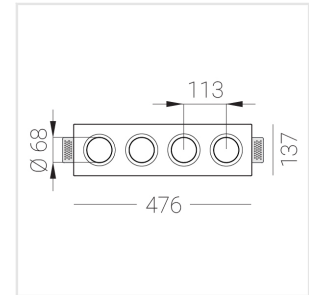

# Trimless recessed luminaire

Zenit

Tetro A25 44W 830 IP44/20 DW

ze11009866

220-240 V

IP44

Ra >80

MAC 3

## Complectation

Body	1
LED module	4
Control gear	1
Fastener	2
Screw x6	4
Screw self-tapping	2
Washer D5	4
Suction Cup	1

Dimming by TRIAC accessible on request

## Specifications

Measurements:	475x137x70 mm
Net weight:	2.45 kg
Quadruple	
Body:	Gypsum
Illuminant:	LED
Electrical safety class:	II
Degree of protection:	IP44
Rated power:	41.5 w
Luminaire luminous flux*:	3499 lm
Light output*:	84 lm/w
Colorful temperature*:	3000 K
Color rendering index*:	Ra >80
Color temperature stability*:	MAC 3
cos *:	0.97
PRA:	LCA 45W 500-1400mA one4all SC PRE