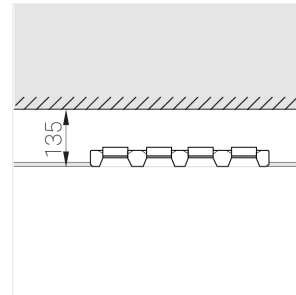

# Trimless recessed luminaire

Zenit

Tetro A25 44W 830 IP44/20 DW

ze11009866

220-240 V

IP44

Ra >80

MAC 3

## Specifications

Measurements:	475x137x70 mm
Net weight:	2.45 kg
Quadruple	
Body:	Gypsum
Illuminant:	LED
Electrical safety class:	II
Degree of protection:	IP44
Rated power:	41.5 w
Luminaire luminous flux*:	3499 lm
Light output*:	84 lm/w
Colorful temperature*:	3000 K
Color rendering index*:	Ra >80
Color temperature stability*:	MAC 3
cos *:	0.97
PRA:	LCA 45W 500-1400mA one4all SC PRE