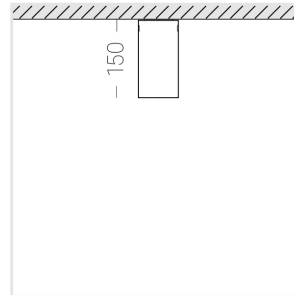

Surface mounted luminaire

Zenit

Dyun Black 8W 830

ze21001001

220-240 V  IP20 Ra >80 MAC 3

Complectation

Luminaire 1

On request: painting according to the NCS scale

Specifications

Measurements: D78x150 mm
Net weight: 0.5 kg

Tube
Body: Gypsum
Illuminant: LED

Electrical safety class: I
Degree of protection: IP20
Rated power: 7.8 w
Luminaire luminous flux*: 508 lm
Light output*: 163 lm/w
Colorful temperature*: 3000 K
Color rendering index*: Ra >80
Color temperature stability*: MAC 3
cos *: 0.4
PRA: Mean Well APC-8-250