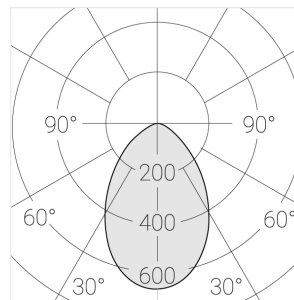

Surface mounted luminaire

Zenit

Dyun Black 8W 830

ze21001001

220-240 V IP20 Ra >80 MAC 3

Complectation

Luminaire 1

On request: painting according to the NCS scale

Specifications

Measurements: D78x150 mm
Net weight: 0.5 kg

Tube
Body: Gypsum
Illuminant: LED

Electrical safety class: I
Degree of protection: IP20
Rated power: 7.8 w
Luminaire luminous flux*: 508 lm
Light output*: 163 lm/w
Colorful temperature*: 3000 K
Color rendering index*: Ra >80
Color temperature stability*: MAC 3
cos *: 0.4
PRA: Mean Well APC-8-250

All parameters marked with * are calculated values. Zenith uses tried and tested components from leading suppliers. However, it is possible for some LED technology-related faults to occur over the life of the product.