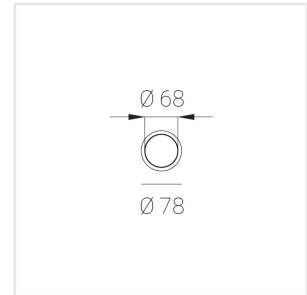

Surface mounted luminaire

Zenit

Dyun Black 8W 830

ze21001001

220-240 V  IP20 Ra >80 MAC 3

Complectation

Luminaire 1

On request: painting according to the NCS scale

Specifications

Measurements: D78x150 mm
Net weight: 0.5 kg

Tube
Body: Gypsum
Illuminant: LED

Electrical safety class: I
Degree of protection: IP20
Rated power: 7.8 w
Luminaire luminous flux*: 508 lm
Light output*: 163 lm/w
Colorful temperature*: 3000 K
Color rendering index*: Ra >80
Color temperature stability*: MAC 3
cos *: 0.4
PRA: Mean Well APC-8-250