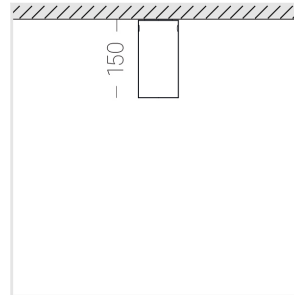

Surface mounted luminaire

Zenit

Dyun Black 8W 930

ze21001004

220-240 V  IP20 Ra >90 MAC 3

Complectation

Luminaire 1

On request: painting according to the NCS scale

Specifications

Measurements: D78x150 mm
Net weight: 0.5 kg

Tube
Body: Gypsum
Illuminant: LED

Electrical safety class: I
Degree of protection: IP20
Rated power: 7.8 w
Luminaire luminous flux*: 438 lm
Light output*: 140 lm/w
Colorful temperature*: 3000 K
Color rendering index*: Ra >90
Color temperature stability*: MAC 3
cos *: 0.4
PRA: Mean Well APC-8-250