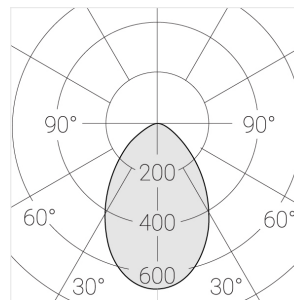

Surface mounted luminaire

Zenit

Dyun Black 8W 930

ze21001004

220-240 V IP20 Ra >90 MAC 3

Complectation

Luminaire 1

On request: painting according to the NCS scale

Specifications

Measurements: D78x150 mm
Net weight: 0.5 kg

Tube
Body: Gypsum
Illuminant: LED

Electrical safety class: I
Degree of protection: IP20
Rated power: 7.8 w
Luminaire luminous flux*: 438 lm
Light output*: 140 lm/w
Colorful temperature*: 3000 K
Color rendering index*: Ra >90
Color temperature stability*: MAC 3
cos *: 0.4
PRA: Mean Well APC-8-250

All parameters marked with * are calculated values. Zenith uses tried and tested components from leading suppliers. However, it is possible for some LED technology-related faults to occur over the life of the product.