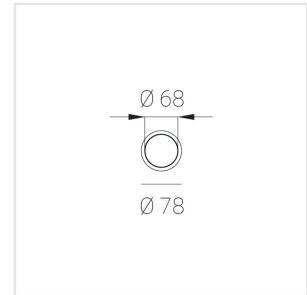

Surface mounted luminaire

Zenit

Dyun Black 8W 930

ze21001004

220-240 V  IP20 Ra >90 MAC 3

Complectation

Luminaire 1

On request: painting according to the NCS scale

Specifications

Measurements: D78x150 mm
Net weight: 0.5 kg

Tube
Body: Gypsum
Illuminant: LED

Electrical safety class: I
Degree of protection: IP20
Rated power: 7.8 w
Luminaire luminous flux*: 438 lm
Light output*: 140 lm/w
Colorful temperature*: 3000 K
Color rendering index*: Ra >90
Color temperature stability*: MAC 3
cos *: 0.4
PRA: Mean Well APC-8-250