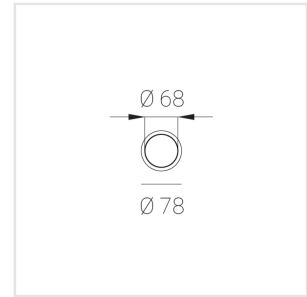

Surface mounted luminaire

Zenit

Dyun White 8W 830

ze21001006

220-240 V  IP20 Ra >80 MAC 3

Complectation

Luminaire 1

On request: painting according to the NCS scale

Specifications

Measurements: D78x150 mm
Net weight: 0.5 kg

Tube
Body: Gypsum
Illuminant: LED

Electrical safety class: I
Degree of protection: IP20
Rated power: 7.8 w
Luminaire luminous flux*: 558 lm
Light output*: 180 lm/w
Colorful temperature*: 3000 K
Color rendering index*: Ra >80
Color temperature stability*: MAC 3
cos *: 0.4
PRA: Mean Well APC-8-250