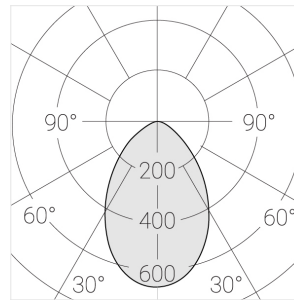

Surface mounted luminaire

Zenit

Dyun White 8W 830

ze21001006

220-240 V IP20 Ra >80 MAC 3

Complectation

Luminaire 1

On request: painting according to the NCS scale

Specifications

Measurements: D78x150 mm
Net weight: 0.5 kg

Tube
Body: Gypsum
Illuminant: LED

Electrical safety class: I
Degree of protection: IP20
Rated power: 7.8 w
Luminaire luminous flux*: 558 lm
Light output*: 180 lm/w
Colorful temperature*: 3000 K
Color rendering index*: Ra >80
Color temperature stability*: MAC 3
cos *: 0.4
PRA: Mean Well APC-8-250

All parameters marked with * are calculated values. Zenith uses tried and tested components from leading suppliers. However, it is possible for some LED technology-related faults to occur over the life of the product.