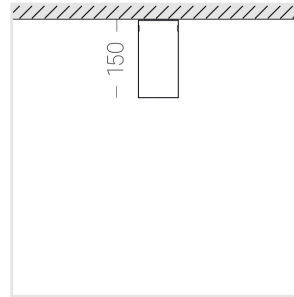

Surface mounted luminaire

Zenit

Dyun White 8W 830

ze21001006

220-240 V  IP20 Ra >80 MAC 3

Complectation

Luminaire 1

On request: painting according to the NCS scale

Specifications

Measurements: D78x150 mm
Net weight: 0.5 kg

Tube
Body: Gypsum
Illuminant: LED

Electrical safety class: I
Degree of protection: IP20
Rated power: 7.8 w
Luminaire luminous flux*: 558 lm
Light output*: 180 lm/w
Colorful temperature*: 3000 K
Color rendering index*: Ra >80
Color temperature stability*: MAC 3
cos *: 0.4
PRA: Mean Well APC-8-250