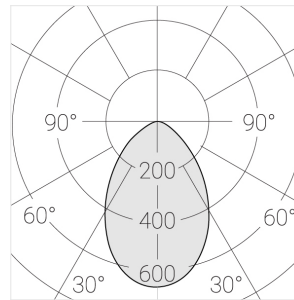

Surface mounted luminaire

Zenit

Dyun White 8W 930

ze21001009

220-240 V IP20 Ra >90 MAC 3

Complectation

Luminaire 1

On request: painting according to the NCS scale

Specifications

Measurements: D78x150 mm
Net weight: 0.5 kg

Tube
Body: Gypsum
Illuminant: LED

Electrical safety class: I
Degree of protection: IP20
Rated power: 7.8 w
Luminaire luminous flux*: 481 lm
Light output*: 155 lm/w
Colorful temperature*: 3000 K
Color rendering index*: Ra >90
Color temperature stability*: MAC 3
cos *: 0.4
PRA: Mean Well APC-8-250

All parameters marked with * are calculated values. Zenith uses tried and tested components from leading suppliers. However, it is possible for some LED technology-related faults to occur over the life of the product.