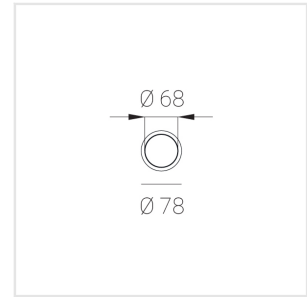

Surface mounted luminaire

Zenit

Dyun White 8W 930

ze21001009

220-240 V  IP20 Ra >90 MAC 3

Complectation

Luminaire 1

On request: painting according to the NCS scale

Specifications

Measurements: D78x150 mm
Net weight: 0.5 kg

Tube
Body: Gypsum
Illuminant: LED

Electrical safety class: I
Degree of protection: IP20
Rated power: 7.8 w
Luminaire luminous flux*: 481 lm
Light output*: 155 lm/w
Colorful temperature*: 3000 K
Color rendering index*: Ra >90
Color temperature stability*: MAC 3
cos *: 0.4
PRA: Mean Well APC-8-250