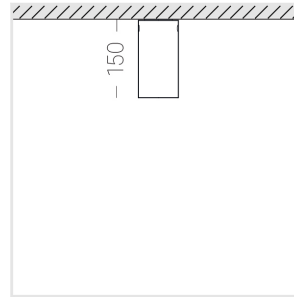

Surface mounted luminaire

Zenit

Dyun White 8W 930

ze21001009

220-240 V  IP20 Ra >90 MAC 3

Complectation

Luminaire 1

On request: painting according to the NCS scale

Specifications

Measurements: D78x150 mm
Net weight: 0.5 kg

Tube
Body: Gypsum
Illuminant: LED

Electrical safety class: I
Degree of protection: IP20
Rated power: 7.8 w
Luminaire luminous flux*: 481 lm
Light output*: 155 lm/w
Colorful temperature*: 3000 K
Color rendering index*: Ra >90
Color temperature stability*: MAC 3
cos *: 0.4
PRA: Mean Well APC-8-250