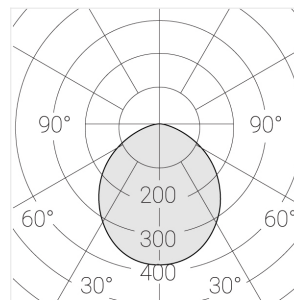

Suspension luminaire на штанге

Zenit

EVO Move IN Black D300 45W 930

ze77001004

220-240 V IP20 Ra >90 MAC 3

Complectation

LED module	1
Fastener	1
Ceiling attachment	1

IN - power supply integrated into the ceiling cup, see installation manual.

Specifications

Measurements: D300x38; D160x25 mm

Round
Body: Aluminum
Illuminant: LED

Electrical safety class:	I
Degree of protection:	IP20
Rated power:	44.5 w
Luminaire luminous flux*:	4203 lm
Light output*:	94 lm/w
Colorful temperature*:	3000 K
Color rendering index*:	Ra >90
Color temperature stability*:	MAC 3
cos *:	0.95
PRA:	LC 45W 500-1400mA flexC SR EXC

All parameters marked with * are calculated values. Zenith uses tried and tested components from leading suppliers. However, it is possible for some LED technology-related faults to occur over the life of the product.