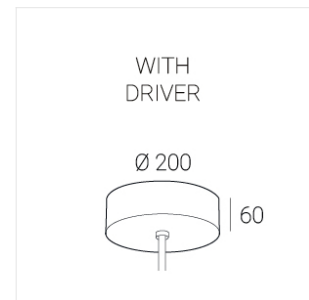

# Suspension luminaire на штанге

Zenit

EVO Move IN Black D300 45W 930

ze77001004

220-240 V  IP20 Ra >90 MAC 3

## Complectation

LED module	1
Fastener	1
Ceiling attachment	1

IN - power supply integrated into the ceiling cup, see installation manual.

## Specifications

Measurements: D300x38; D160x25 mm

Round  
Body: Aluminum  
Illuminant: LED

Electrical safety class:	I
Degree of protection:	IP20
Rated power:	44.5 w
Luminaire luminous flux*:	4203 lm
Light output*:	94 lm/w
Colorful temperature*:	3000 K
Color rendering index*:	Ra >90
Color temperature stability*:	MAC 3
cos *:	0.95
PRA:	LC 45W 500-1400mA flexC SR EXC