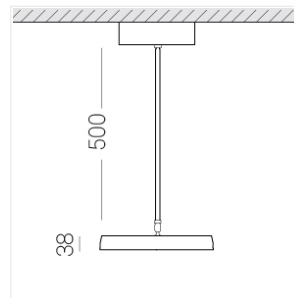

Suspension luminaire на штанге

Zenit

EVO Move IN Black D300 45W 930

ze77001004

220-240 V IP20 Ra >90 MAC 3

Complectation

LED module	1
Fastener	1
Ceiling attachment	1

IN - power supply integrated into the ceiling cup, see installation manual.

Specifications

Measurements: D300x38; D160x25 mm

Round
Body: Aluminum
Illuminant: LED

Electrical safety class:	I
Degree of protection:	IP20
Rated power:	44.5 w
Luminaire luminous flux*:	4203 lm
Light output*:	94 lm/w
Colorful temperature*:	3000 K
Color rendering index*:	Ra >90
Color temperature stability*:	MAC 3
cos *:	0.95
PRA:	LC 45W 500-1400mA flexC SR EXC

All parameters marked with * are calculated values. Zenith uses tried and tested components from leading suppliers. However, it is possible for some LED technology-related faults to occur over the life of the product.