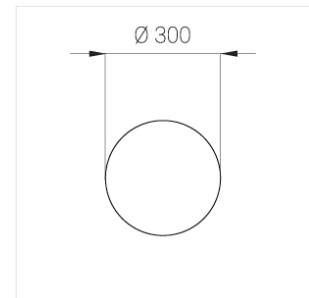

Suspension luminaire на штанге

Zenit

EVO Move IN Black D300 45W 930

ze77001004

220-240 V IP20 Ra >90 MAC 3

Complectation

LED module	1
Fastener	1
Ceiling attachment	1

IN - power supply integrated into the ceiling cup, see installation manual.

Specifications

Measurements: D300x38; D160x25 mm

Round
Body: Aluminum
Illuminant: LED

Electrical safety class:	I
Degree of protection:	IP20
Rated power:	44.5 w
Luminaire luminous flux*:	4203 lm
Light output*:	94 lm/w
Colorful temperature*:	3000 K
Color rendering index*:	Ra >90
Color temperature stability*:	MAC 3
cos *:	0.95
PRA:	LC 45W 500-1400mA flexC SR EXC

All parameters marked with * are calculated values. Zenith uses tried and tested components from leading suppliers. However, it is possible for some LED technology-related faults to occur over the life of the product.