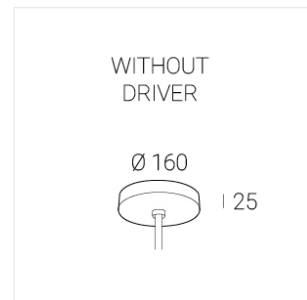

Suspension luminaire на штанге

Zenith

EVO Move OUT Black D300 45W 830

ze77001301

220-240 V  IP20 Ra >80 MAC 3

Complectation

LED module	1
Control gear	1
Fastener	1
Ceiling attachment	1

OUT- external power supply, see installation manual.

Specifications

Measurements: D300x38; D200x60 mm

Round
Body: Aluminum
Illuminant: LED

Electrical safety class: II
Degree of protection: IP20
Rated power: 44.5 w
Luminaire luminous flux*: 4875 lm
Light output*: 110 lm/w
Colorful temperature*: 3000 K
Color rendering index*: Ra >80
Color temperature stability*: MAC 3
cos *: 0.95
PRA: LC 45W 500-1400mA flexC SR EXC