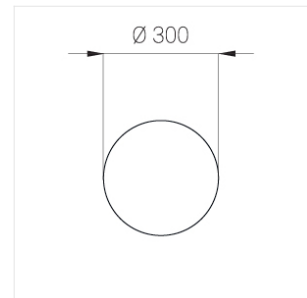

Suspension luminaire на штанге

Zenith

EVO Move OUT Black D300 45W 830

ze77001301

220-240 V IP20 Ra >80 MAC 3

Complectation

LED module	1
Control gear	1
Fastener	1
Ceiling attachment	1

OUT- external power supply, see installation manual.

Specifications

Measurements: D300x38; D200x60 mm

Round
Body: Aluminum
Illuminant: LED

Electrical safety class: II
Degree of protection: IP20
Rated power: 44.5 w
Luminaire luminous flux*: 4875 lm
Light output*: 110 lm/w
Colorful temperature*: 3000 K
Color rendering index*: Ra >80
Color temperature stability*: MAC 3
cos *: 0.95
PRA: LC 45W 500-1400mA flexC SR EXC

All parameters marked with * are calculated values. Zenith uses tried and tested components from leading suppliers. However, it is possible for some LED technology-related faults to occur over the life of the product.