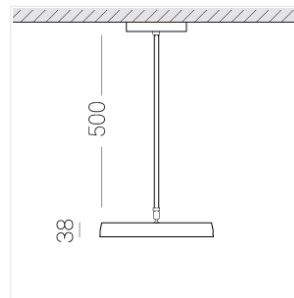

Suspension luminaire на штанге

Zenith

EVO Move OUT Black D300 45W 830

ze77001301

220-240 V  IP20 Ra >80 MAC 3

Complectation

LED module	1
Control gear	1
Fastener	1
Ceiling attachment	1

OUT- external power supply, see installation manual.

Specifications

Measurements: D300x38; D200x60 mm

Round
Body: Aluminum
Illuminant: LED

Electrical safety class: II
Degree of protection: IP20
Rated power: 44.5 w
Luminaire luminous flux*: 4875 lm
Light output*: 110 lm/w
Colorful temperature*: 3000 K
Color rendering index*: Ra >80
Color temperature stability*: MAC 3
cos *: 0.95
PRA: LC 45W 500-1400mA flexC SR EXC