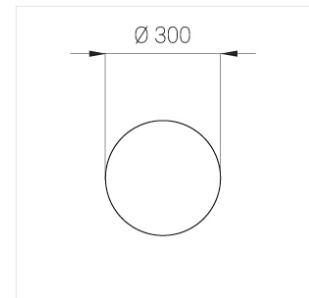

Suspension luminaire на штанге

Zenith

EVO Move OUT Black D300 45W 830

ze77001301

220-240 V  IP20 Ra >80 MAC 3

Complectation

LED module	1
Control gear	1
Fastener	1
Ceiling attachment	1

OUT- external power supply, see installation manual.

Specifications

Measurements: D300x38; D200x60 mm

Round
Body: Aluminum
Illuminant: LED

Electrical safety class: II
Degree of protection: IP20
Rated power: 44.5 w
Luminaire luminous flux*: 4875 lm
Light output*: 110 lm/w
Colorful temperature*: 3000 K
Color rendering index*: Ra >80
Color temperature stability*: MAC 3
cos *: 0.95
PRA: LC 45W 500-1400mA flexC SR EXC