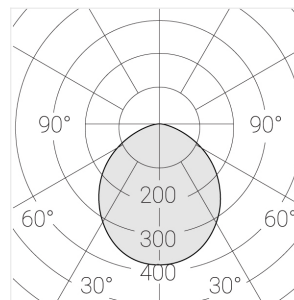

Suspension luminaire на штанге

Zenith

EVO Move OUT Black D300 45W 830

ze77001301

220-240 V IP20 Ra >80 MAC 3

Complectation

LED module	1
Control gear	1
Fastener	1
Ceiling attachment	1

OUT- external power supply, see installation manual.

Specifications

Measurements: D300x38; D200x60 mm

Round
Body: Aluminum
Illuminant: LED

Electrical safety class: II
Degree of protection: IP20
Rated power: 44.5 w
Luminaire luminous flux*: 4875 lm
Light output*: 110 lm/w
Colorful temperature*: 3000 K
Color rendering index*: Ra >80
Color temperature stability*: MAC 3
cos *: 0.95
PRA: LC 45W 500-1400mA flexC SR EXC

All parameters marked with * are calculated values. Zenith uses tried and tested components from leading suppliers. However, it is possible for some LED technology-related faults to occur over the life of the product.