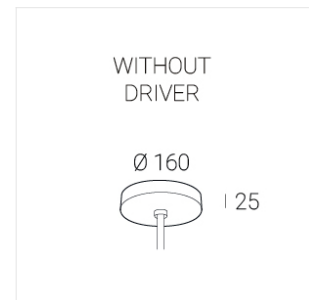

Suspension luminaire на штанге

Zenith

EVO Move OUT Black D300 45W 830

ze77001301

220-240 V  IP20 Ra >80 MAC 3

Complectation

LED module	1
Control gear	1
Fastener	1
Ceiling attachment	1

OUT- external power supply, see installation manual.

Specifications

Measurements: D300x38; D200x60 mm

Round
Body: Aluminum
Illuminant: LED

Electrical safety class: II
Degree of protection: IP20
Rated power: 44.5 w
Luminaire luminous flux*: 4875 lm
Light output*: 110 lm/w
Colorful temperature*: 3000 K
Color rendering index*: Ra >80
Color temperature stability*: MAC 3
cos *: 0.95
PRA: LC 45W 500-1400mA flexC SR EXC