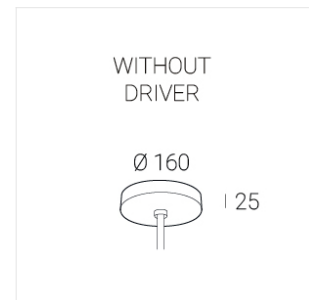

# Suspension luminaire на штанге

Zenith

EVO Move OUT Black D300 45W 930

ze77001304

220-240 V  IP20 Ra >90 MAC 3

## Specifications

Measurements: D300x38; D200x60 mm

Round  
Body: Aluminum  
Illuminant: LED

Electrical safety class: II  
Degree of protection: IP20  
Rated power: 44.5 w  
Luminaire luminous flux\*: 4203 lm  
Light output\*: 94 lm/w  
Colorful temperature\*: 3000 K  
Color rendering index\*: Ra >90  
Color temperature stability\*: MAC 3  
cos \*: 0.95  
PRA: LC 45W 500-1400mA flexC SR EXC