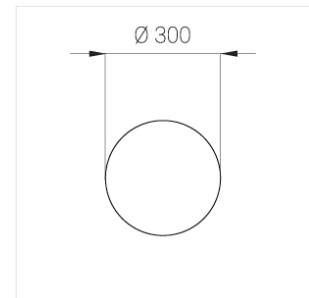

Suspension luminaire на штанге

Zenith

EVO Move OUT Black D300 45W 930

ze77001304

220-240 V  IP20 Ra >90 MAC 3

Complectation

LED module	1
Control gear	1
Fastener	1
Ceiling attachment	1

OUT- external power supply, see installation manual.

Specifications

Measurements: D300x38; D200x60 mm

Round
Body: Aluminum
Illuminant: LED

Electrical safety class: II
Degree of protection: IP20
Rated power: 44.5 w
Luminaire luminous flux*: 4203 lm
Light output*: 94 lm/w
Colorful temperature*: 3000 K
Color rendering index*: Ra >90
Color temperature stability*: MAC 3
cos *: 0.95
PRA: LC 45W 500-1400mA flexC SR EXC