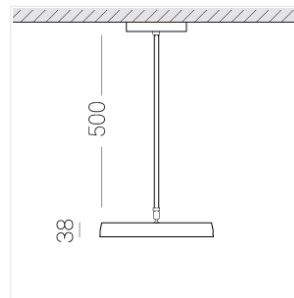

Suspension luminaire на штанге

Zenith

EVO Move OUT Black D300 45W 930

ze77001304

220-240 V IP20 Ra >90 MAC 3

Complectation

LED module	1
Control gear	1
Fastener	1
Ceiling attachment	1

OUT- external power supply, see installation manual.

Specifications

Measurements: D300x38; D200x60 mm

Round
Body: Aluminum
Illuminant: LED

Electrical safety class: II
Degree of protection: IP20
Rated power: 44.5 w
Luminaire luminous flux*: 4203 lm
Light output*: 94 lm/w
Colorful temperature*: 3000 K
Color rendering index*: Ra >90
Color temperature stability*: MAC 3
cos *: 0.95
PRA: LC 45W 500-1400mA flexC SR EXC

All parameters marked with * are calculated values. Zenith uses tried and tested components from leading suppliers. However, it is possible for some LED technology-related faults to occur over the life of the product.