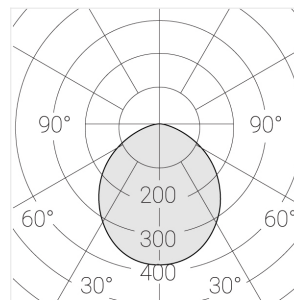

Suspension luminaire на штанге

Zenith

EVO Move OUT Black D300 45W 930

ze77001304

220-240 V IP20 Ra >90 MAC 3

Complectation

LED module	1
Control gear	1
Fastener	1
Ceiling attachment	1

OUT- external power supply, see installation manual.

Specifications

Measurements: D300x38; D200x60 mm

Round
Body: Aluminum
Illuminant: LED

Electrical safety class: II
Degree of protection: IP20
Rated power: 44.5 w
Luminaire luminous flux*: 4203 lm
Light output*: 94 lm/w
Colorful temperature*: 3000 K
Color rendering index*: Ra >90
Color temperature stability*: MAC 3
cos *: 0.95
PRA: LC 45W 500-1400mA flexC SR EXC

All parameters marked with * are calculated values. Zenith uses tried and tested components from leading suppliers. However, it is possible for some LED technology-related faults to occur over the life of the product.