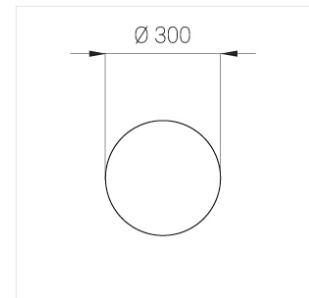

Suspension luminaire на штанге

Zenith

EVO Move OUT Black D300 45W 930

ze77001304

220-240 V IP20 Ra >90 MAC 3

Complectation

LED module	1
Control gear	1
Fastener	1
Ceiling attachment	1

OUT- external power supply, see installation manual.

Specifications

Measurements: D300x38; D200x60 mm

Round
Body: Aluminum
Illuminant: LED

Electrical safety class: II
Degree of protection: IP20
Rated power: 44.5 w
Luminaire luminous flux*: 4203 lm
Light output*: 94 lm/w
Colorful temperature*: 3000 K
Color rendering index*: Ra >90
Color temperature stability*: MAC 3
cos *: 0.95
PRA: LC 45W 500-1400mA flexC SR EXC

All parameters marked with * are calculated values. Zenith uses tried and tested components from leading suppliers. However, it is possible for some LED technology-related faults to occur over the life of the product.