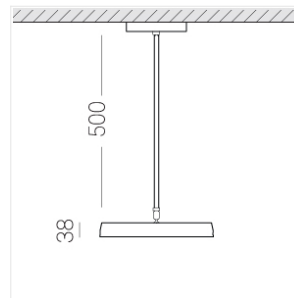

Suspension luminaire на штанге

Zenith

EVO Move OUT Black D300 45W 930

ze77001304

220-240 V  IP20 Ra >90 MAC 3

Complectation

LED module	1
Control gear	1
Fastener	1
Ceiling attachment	1

OUT- external power supply, see installation manual.

Specifications

Measurements: D300x38; D200x60 mm

Round
Body: Aluminum
Illuminant: LED

Electrical safety class: II
Degree of protection: IP20
Rated power: 44.5 w
Luminaire luminous flux*: 4203 lm
Light output*: 94 lm/w
Colorful temperature*: 3000 K
Color rendering index*: Ra >90
Color temperature stability*: MAC 3
cos *: 0.95
PRA: LC 45W 500-1400mA flexC SR EXC